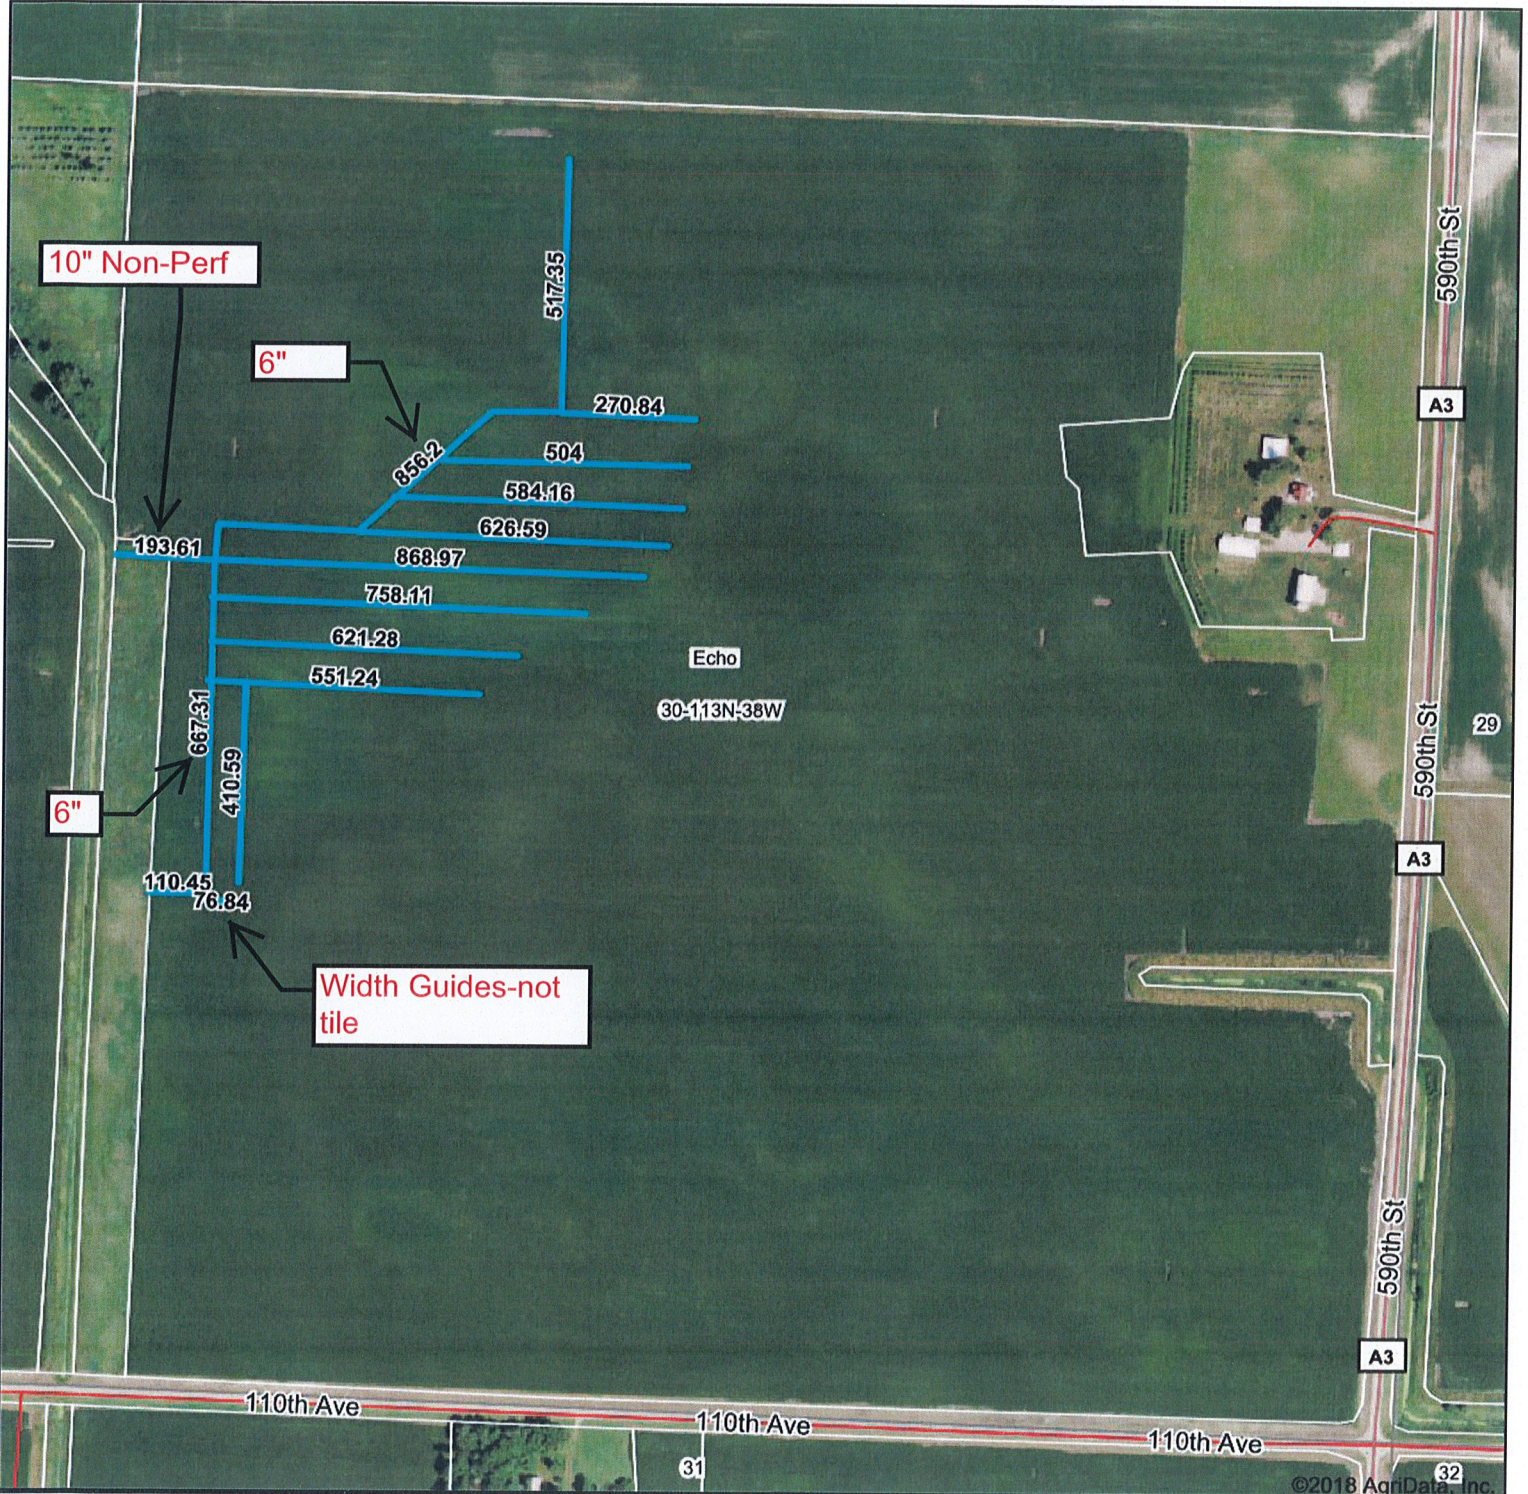

Aerial Map

10" Non-Perf

6"

6"

Width Guides-not tile

NFM
Northwestern Farm Management Co.

map center: 44° 33' 36.37, -95° 28' 1.3

Maps Provided By:
surety
CUSTOMIZED ONLINE MAPPING
© Agridata, Inc. 2018 www.AgridataInc.com

30-113N-38W
Yellow Medicine County
Minnesota

2/28/2018

Field borders provided by Farm Service Agency as of 5/21/2008.

These data are provided on an "AS-IS" basis, without warranty of any type, expressed or implied, including but not limited to any warranty as to their performance, merchantability, or fitness for any particular purpose.

County Tile Map

1:12,000

Date: 10/17/2025

This map is not a substitute for accurate field surveys or for locating actual property lines and any adjacent features.