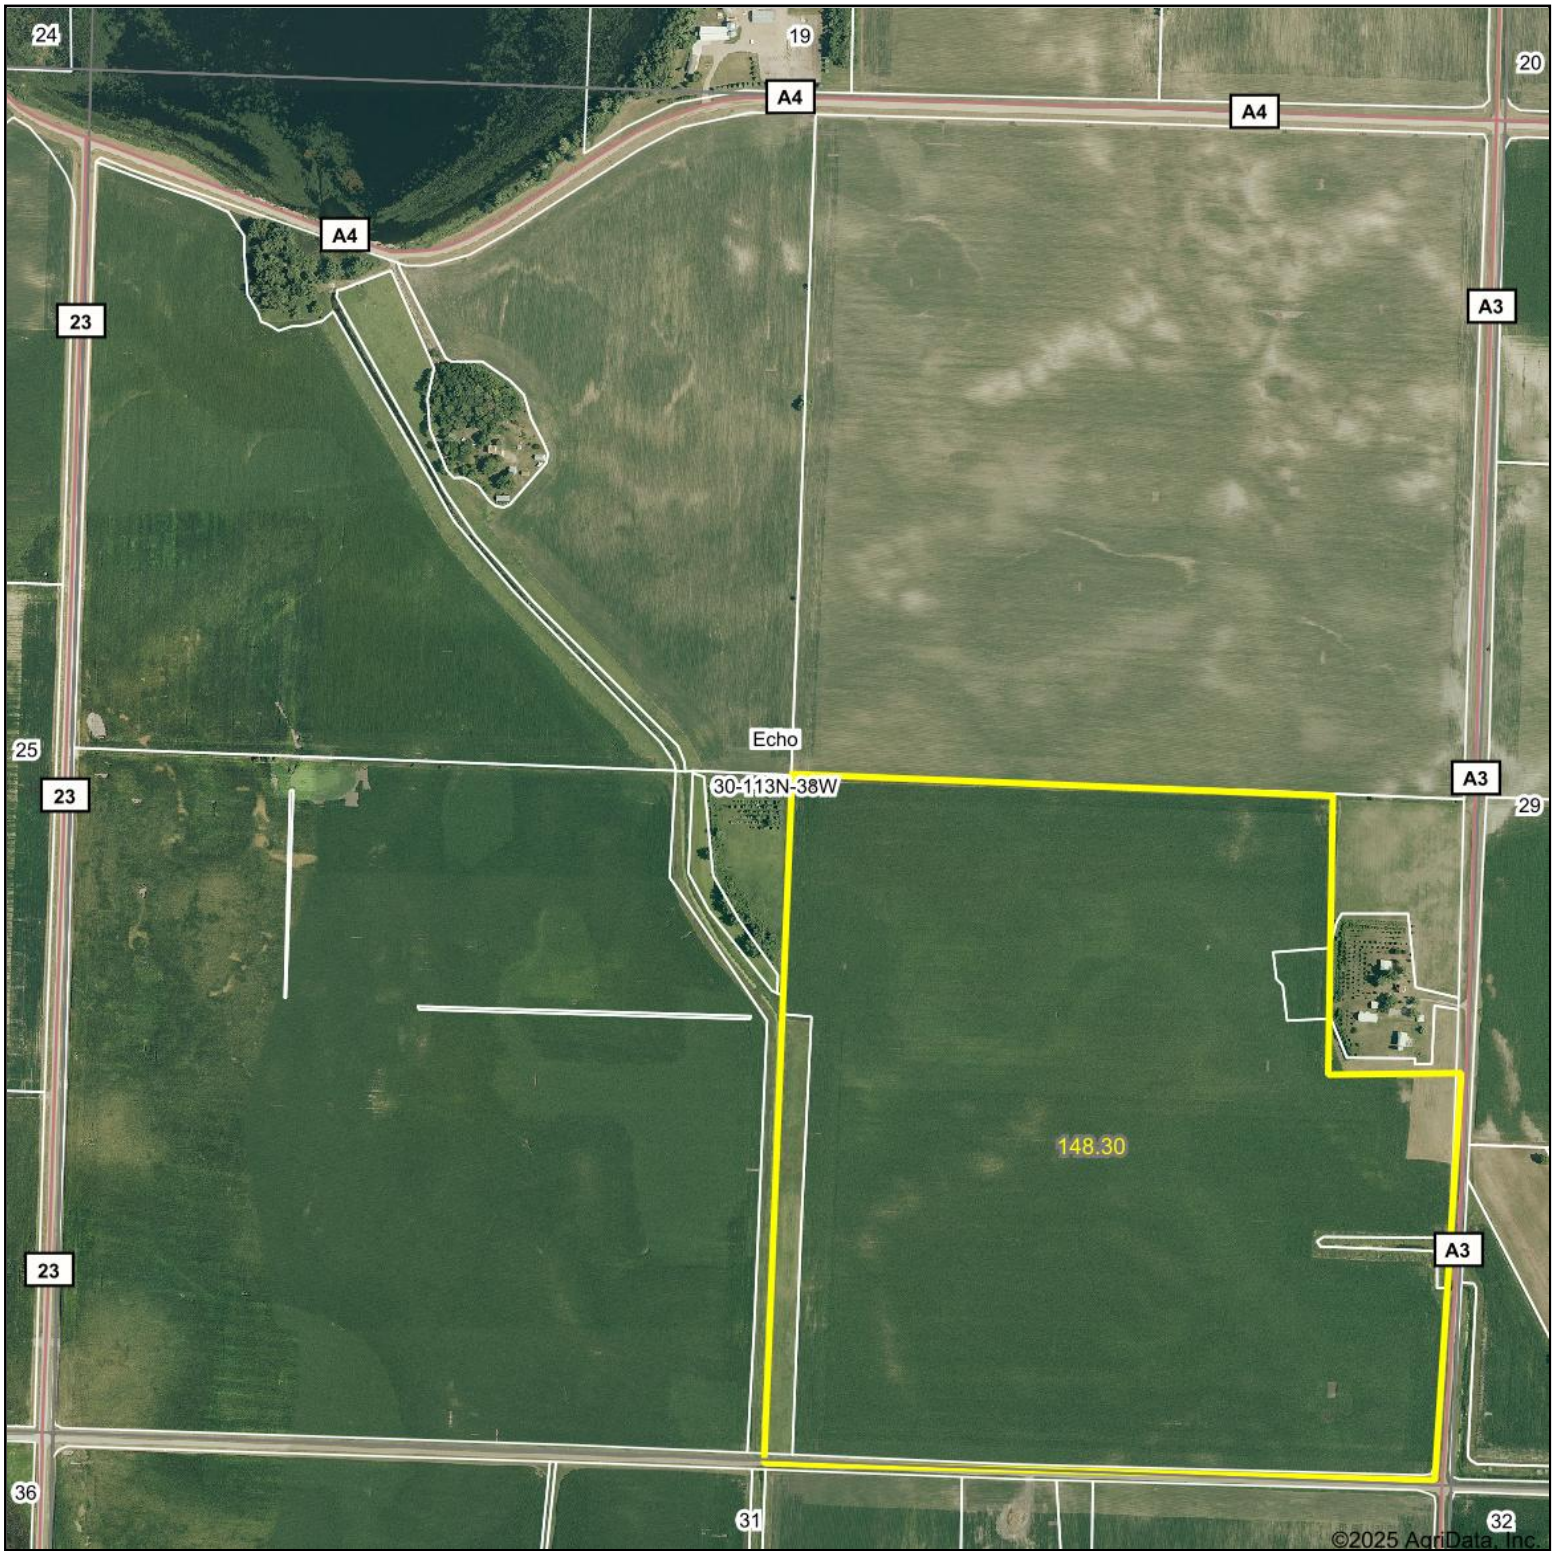

# Aerial Map

©2025 AgriData, Inc.

Boundary Center: 44.560032, -95.467052

**30-113N-38W**  
**Yellow Medicine County**  
**Minnesota**

4/3/2025