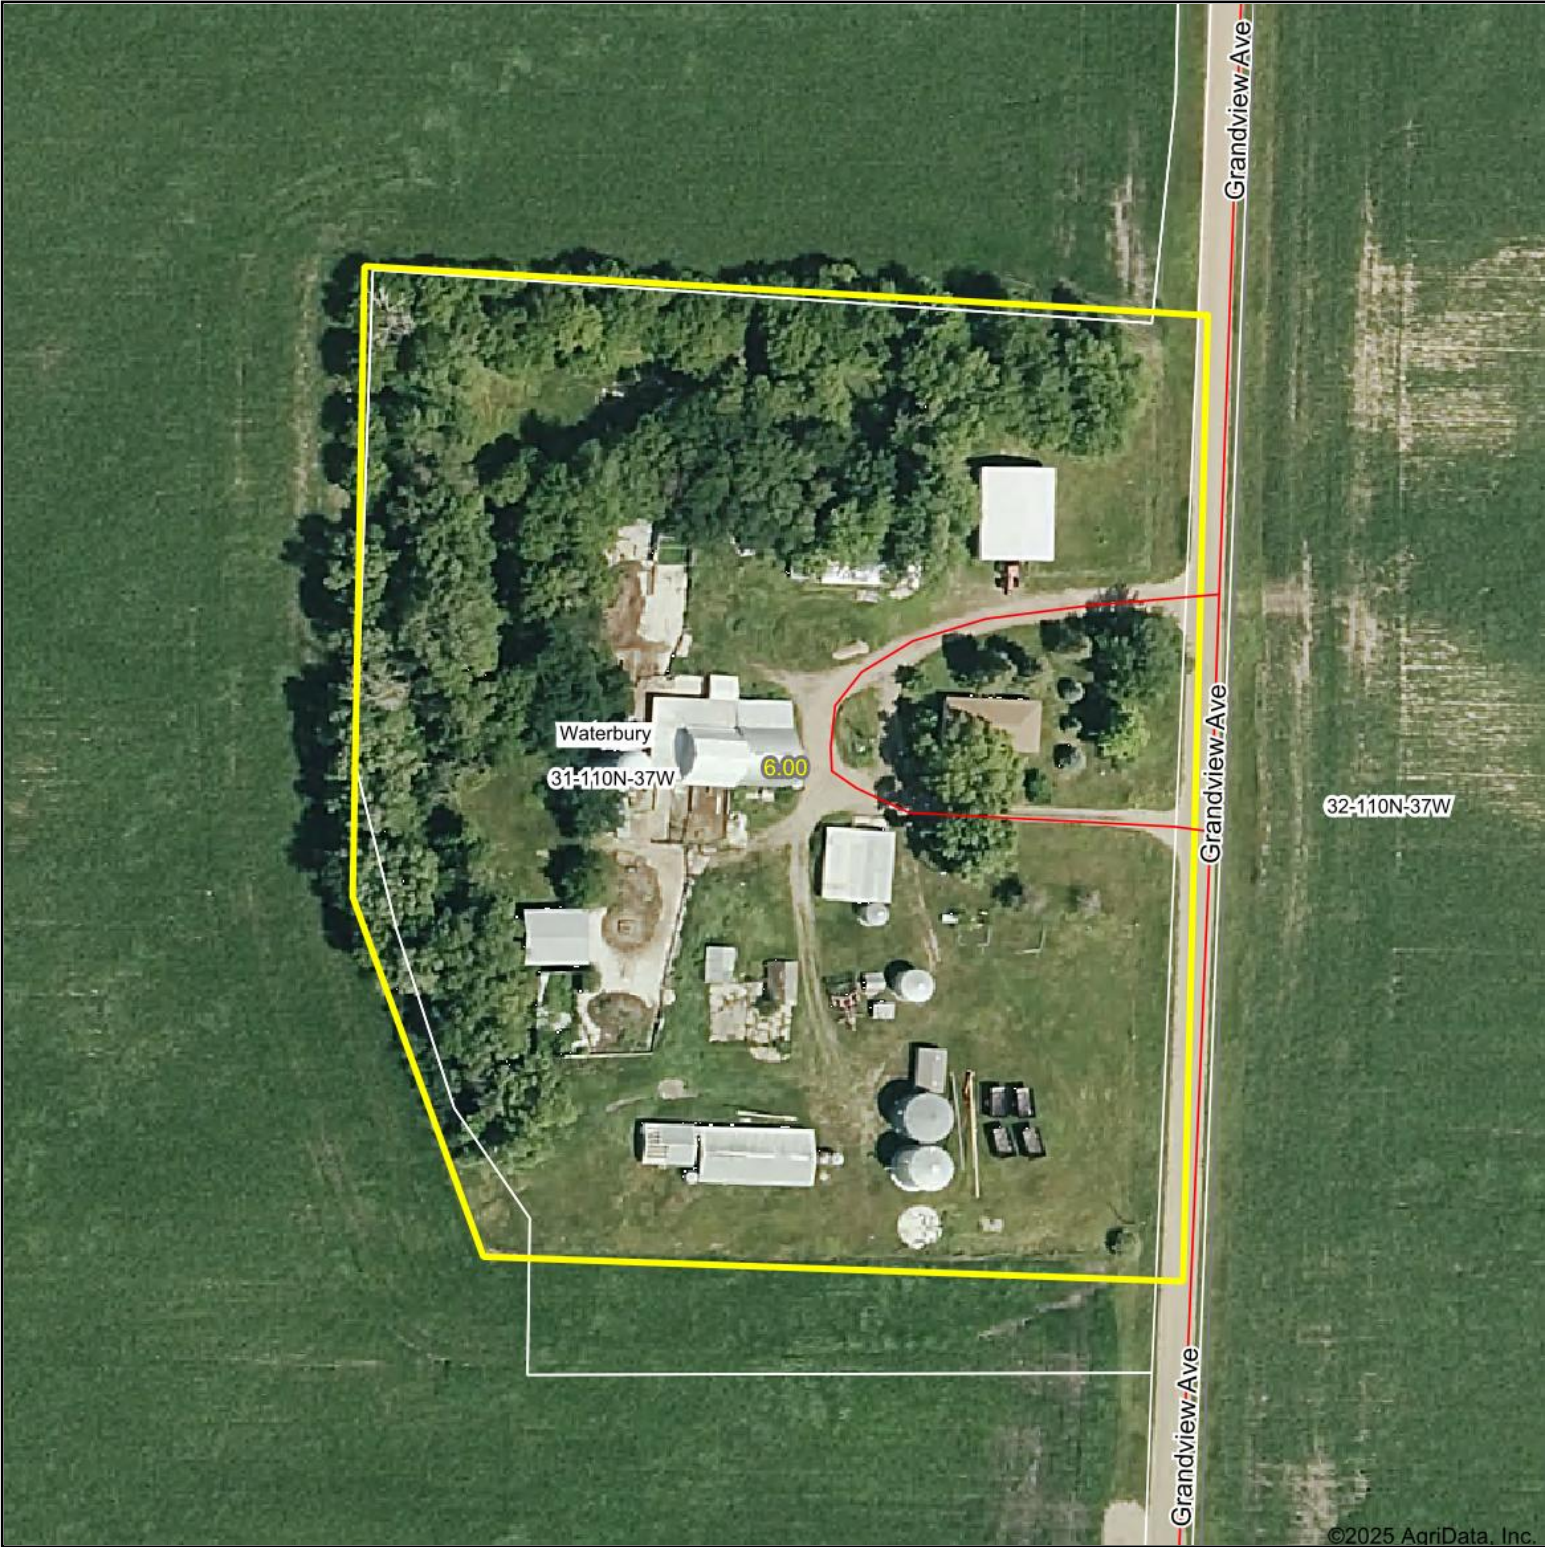

Aerial Map

©2025 AgriData, Inc.

Map Center: 44° 17' 1.52, -95° 19' 49.25

31-110N-37W
Redwood County
Minnesota

Maps Provided By:
surety
CUSTOMIZED ONLINE MAPPING
© AgriData, Inc. 2023 www.AgriDataInc.com

2/11/2025

Field borders provided by Farm Service Agency as of 5/21/2008.