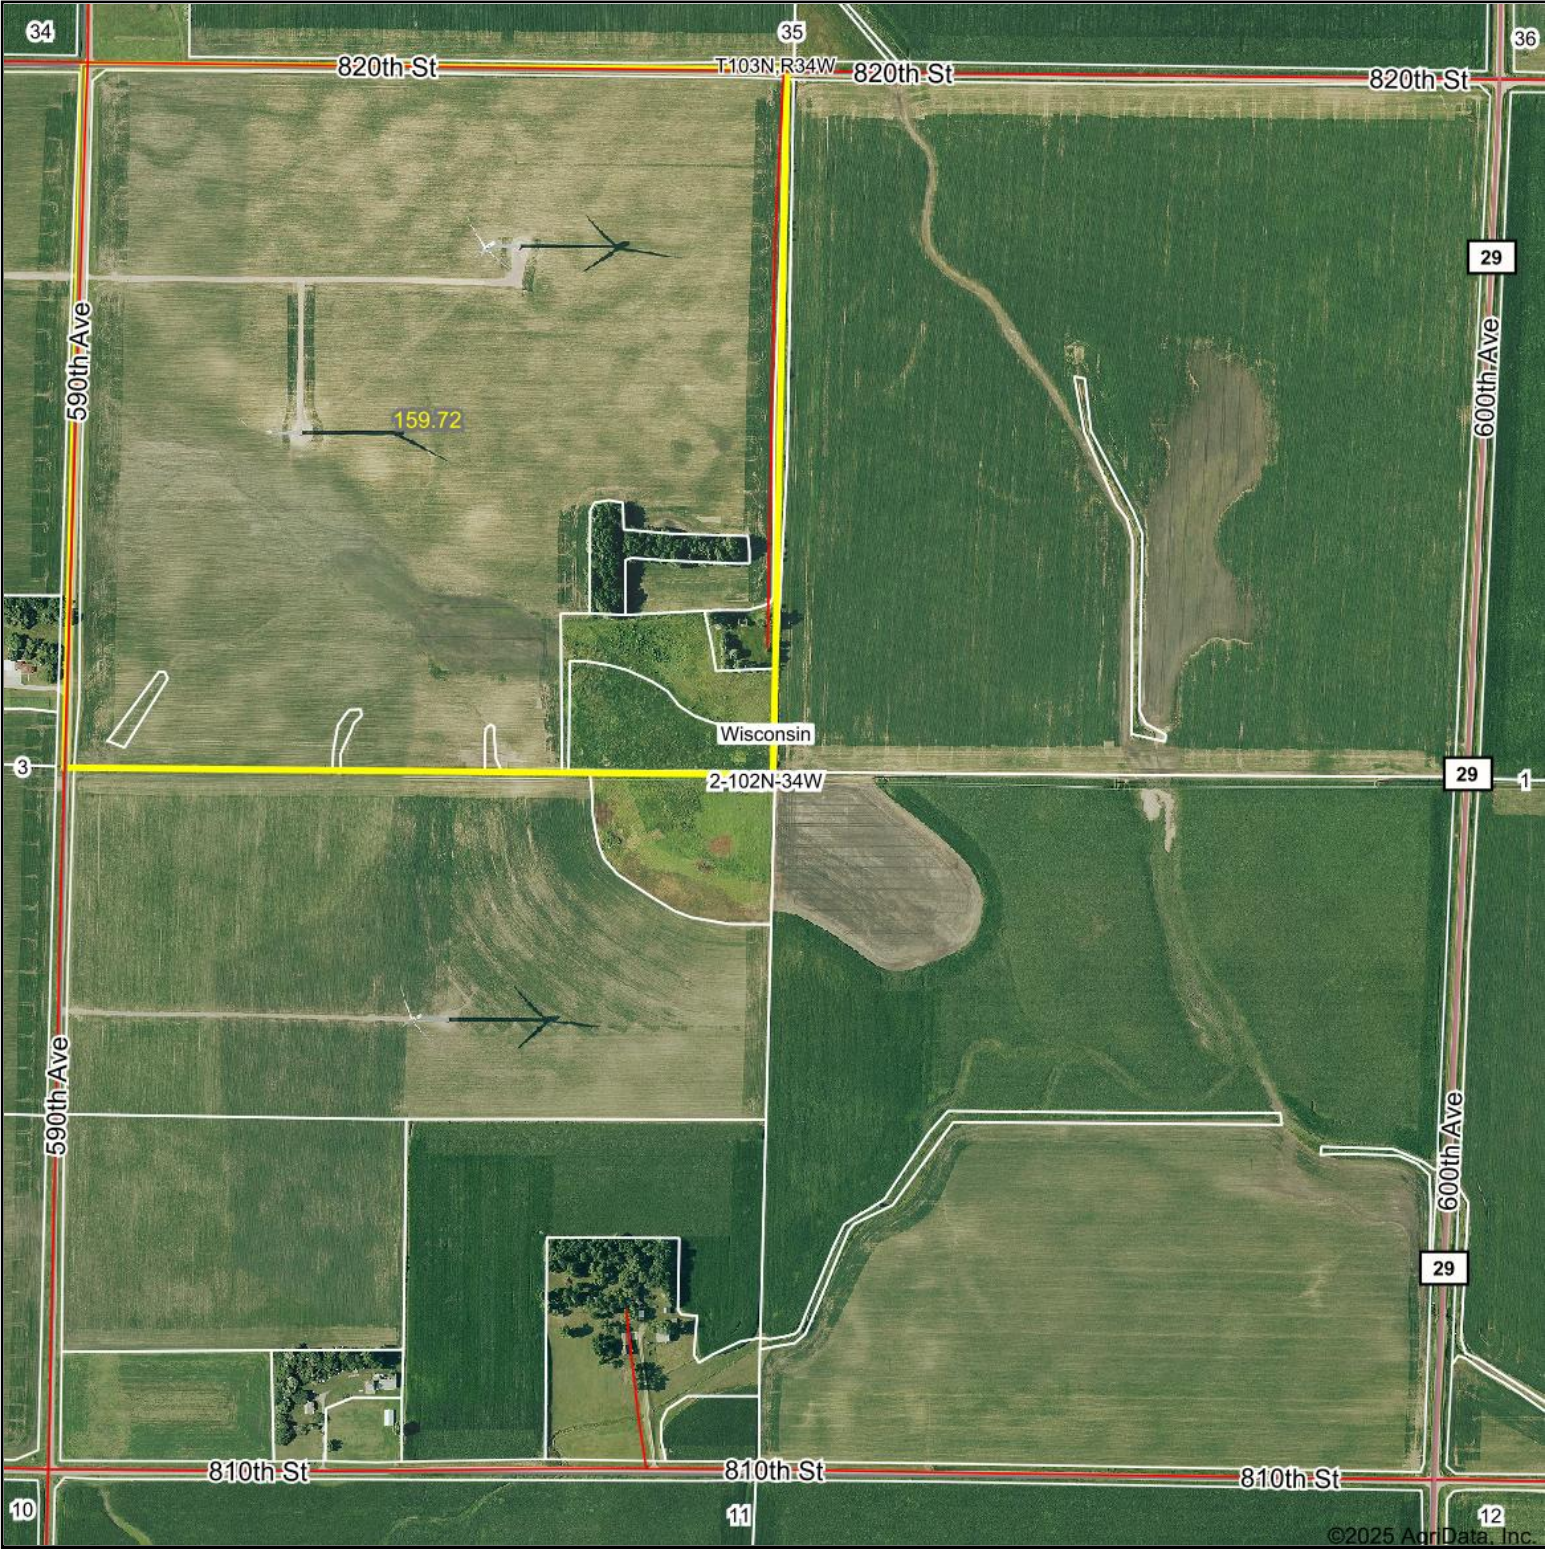

Aerial Map

©2025 AgriData, Inc.

Boundary Center: 43.670955, -94.889579

2-102N-34W
Jackson County
Minnesota

Maps Provided By:
surety
CUSTOMIZED ONLINE MAPPING
© AgriData, Inc. 2023 www.AgriDataInc.com

1/21/2025

Field borders provided by Farm Service Agency as of 5/21/2008.