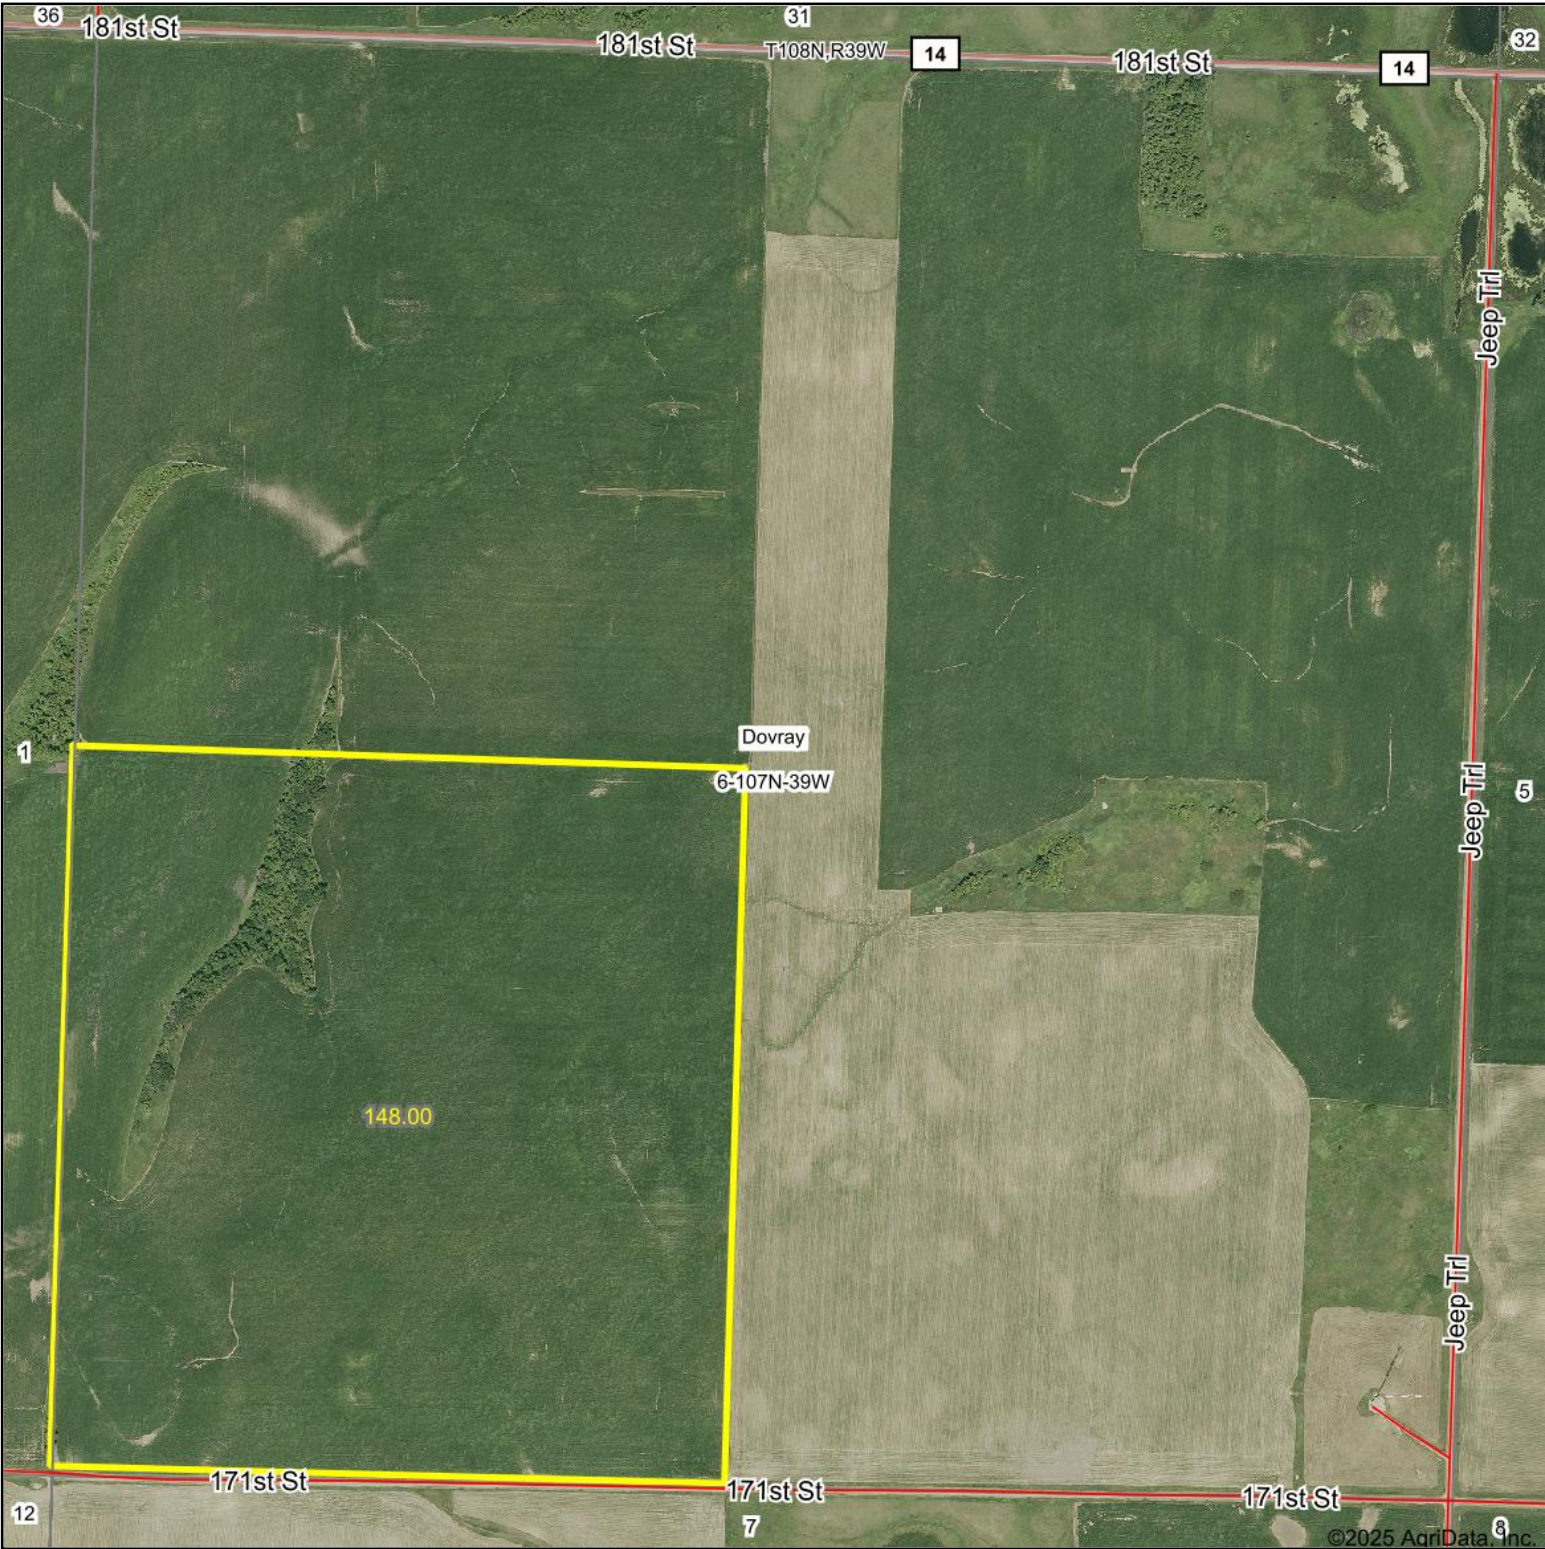

Aerial Map

Boundary Center: 44.098079, -95.577844

6-107N-39W
Murray County
Minnesota

Maps Provided By:
surety
CUSTOMIZED ONLINE MAPPING
© AgriData, Inc. 2023 www.AgriDataInc.com

1/8/2025