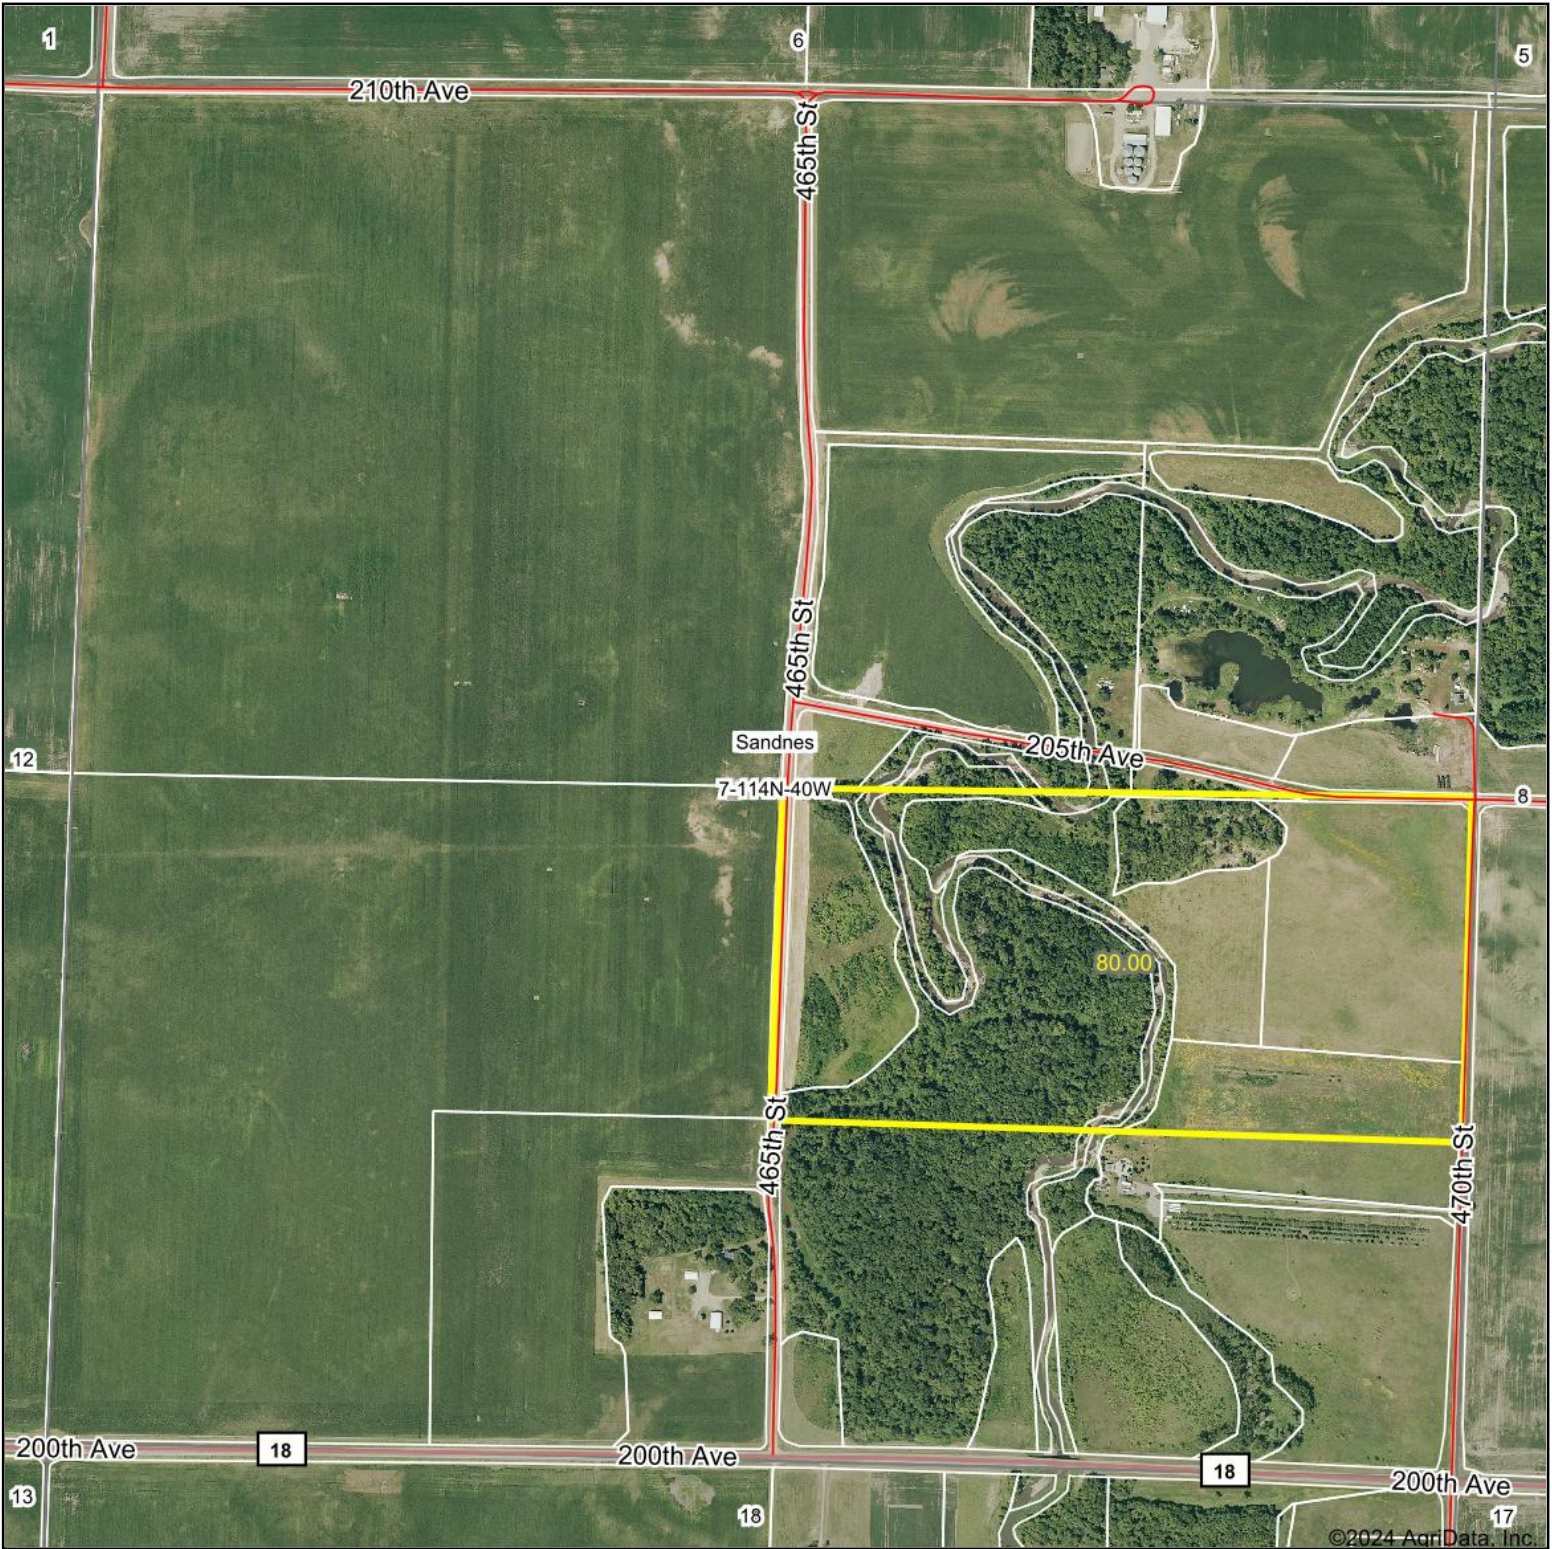

Aerial Map

Boundary Center: 44° 41' 38, -95° 42' 40.53

7-114N-40W
Yellow Medicine County
Minnesota

Maps Provided By:
surety
CUSTOMIZED ONLINE MAPPING
© AgriData, Inc. 2023 www.AgriDataInc.com

10/21/2024

Field borders provided by Farm Service Agency as of 5/21/2008.