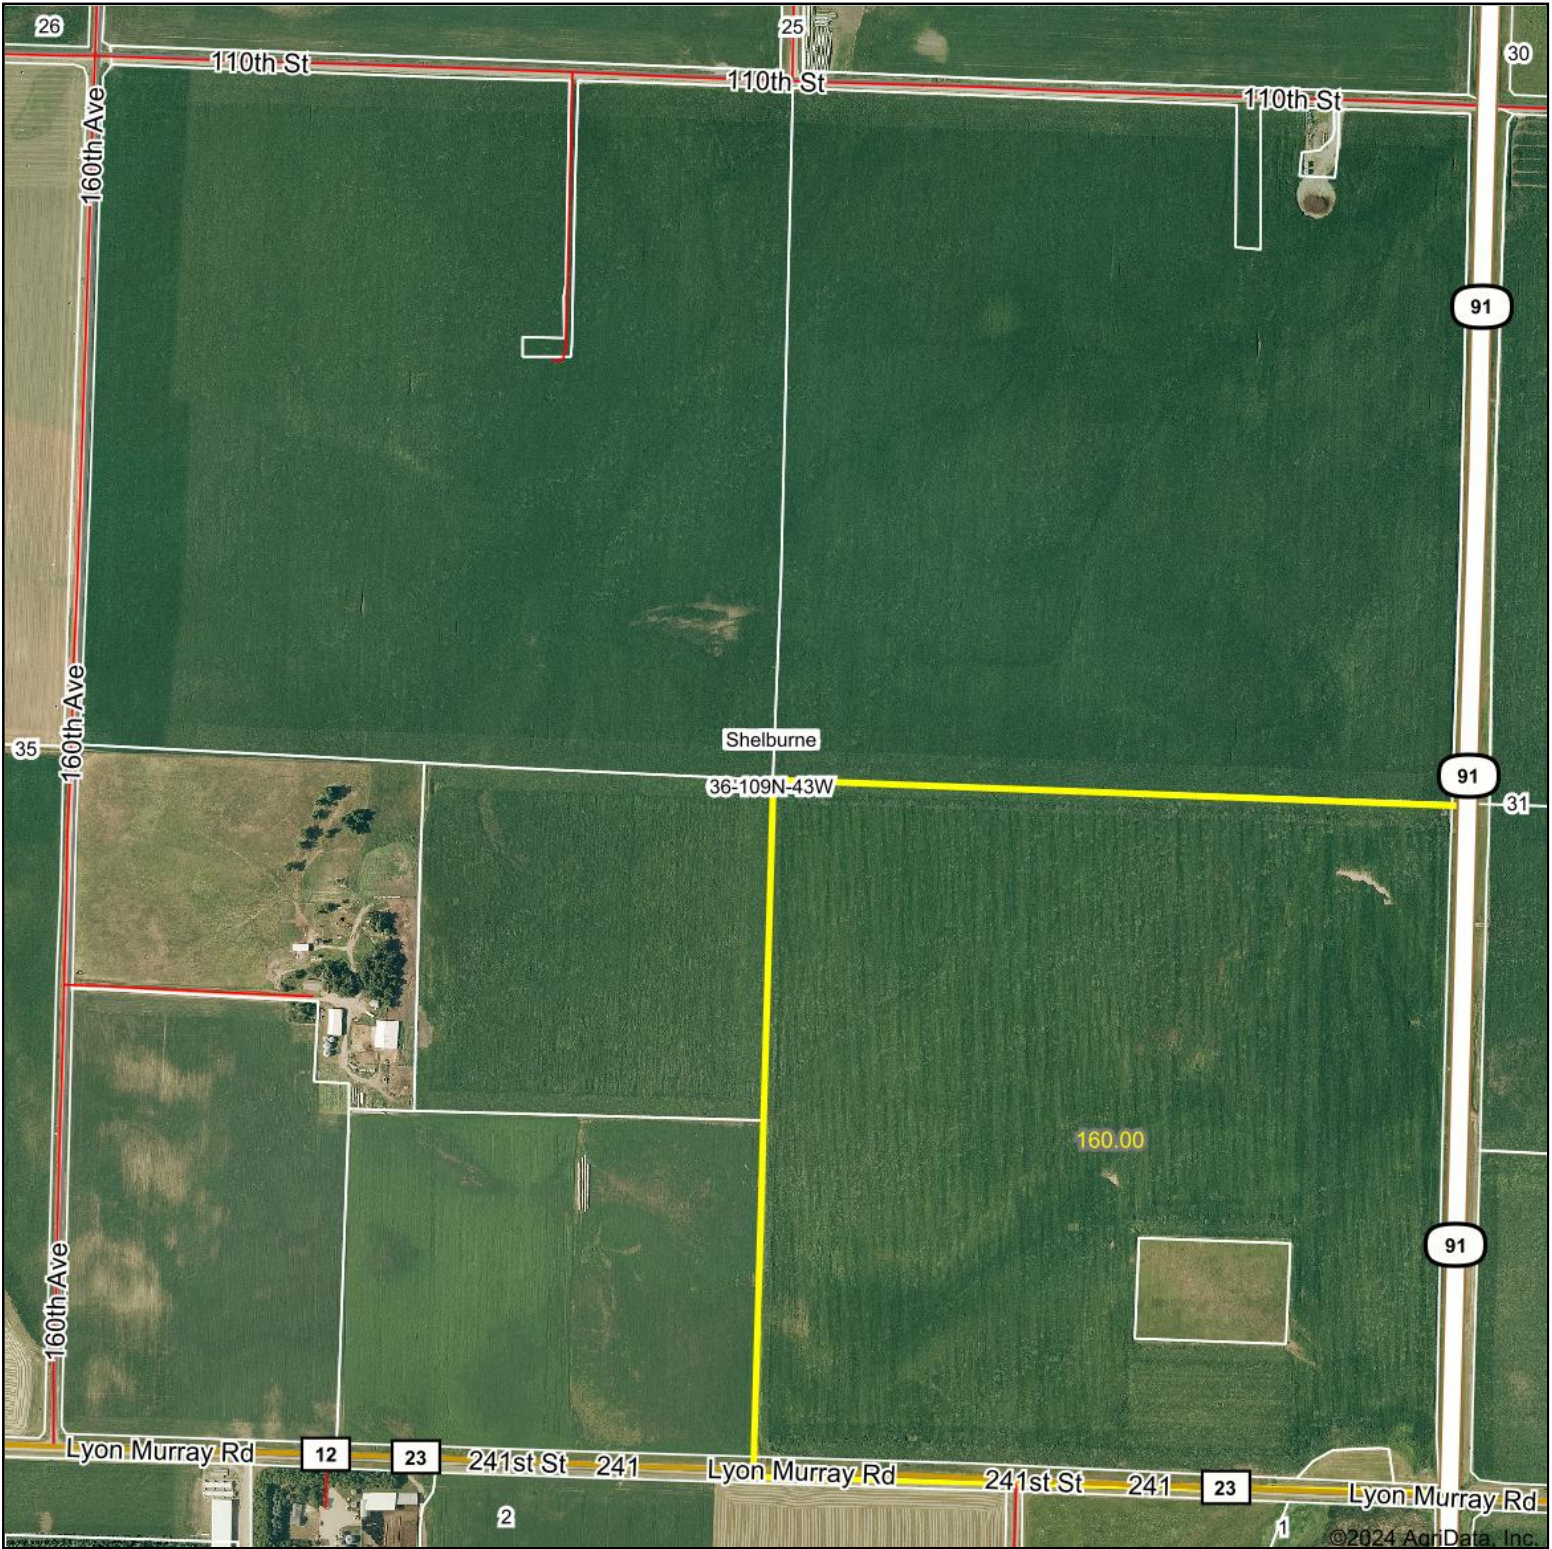

Aerial Map

Boundary Center: 44.199976, -95.962176

36-109N-43W
Lyon County
Minnesota

Maps Provided By:
surety
CUSTOMIZED ONLINE MAPPING
© AgriData, Inc. 2023 www.AgriDataInc.com

10/16/2024