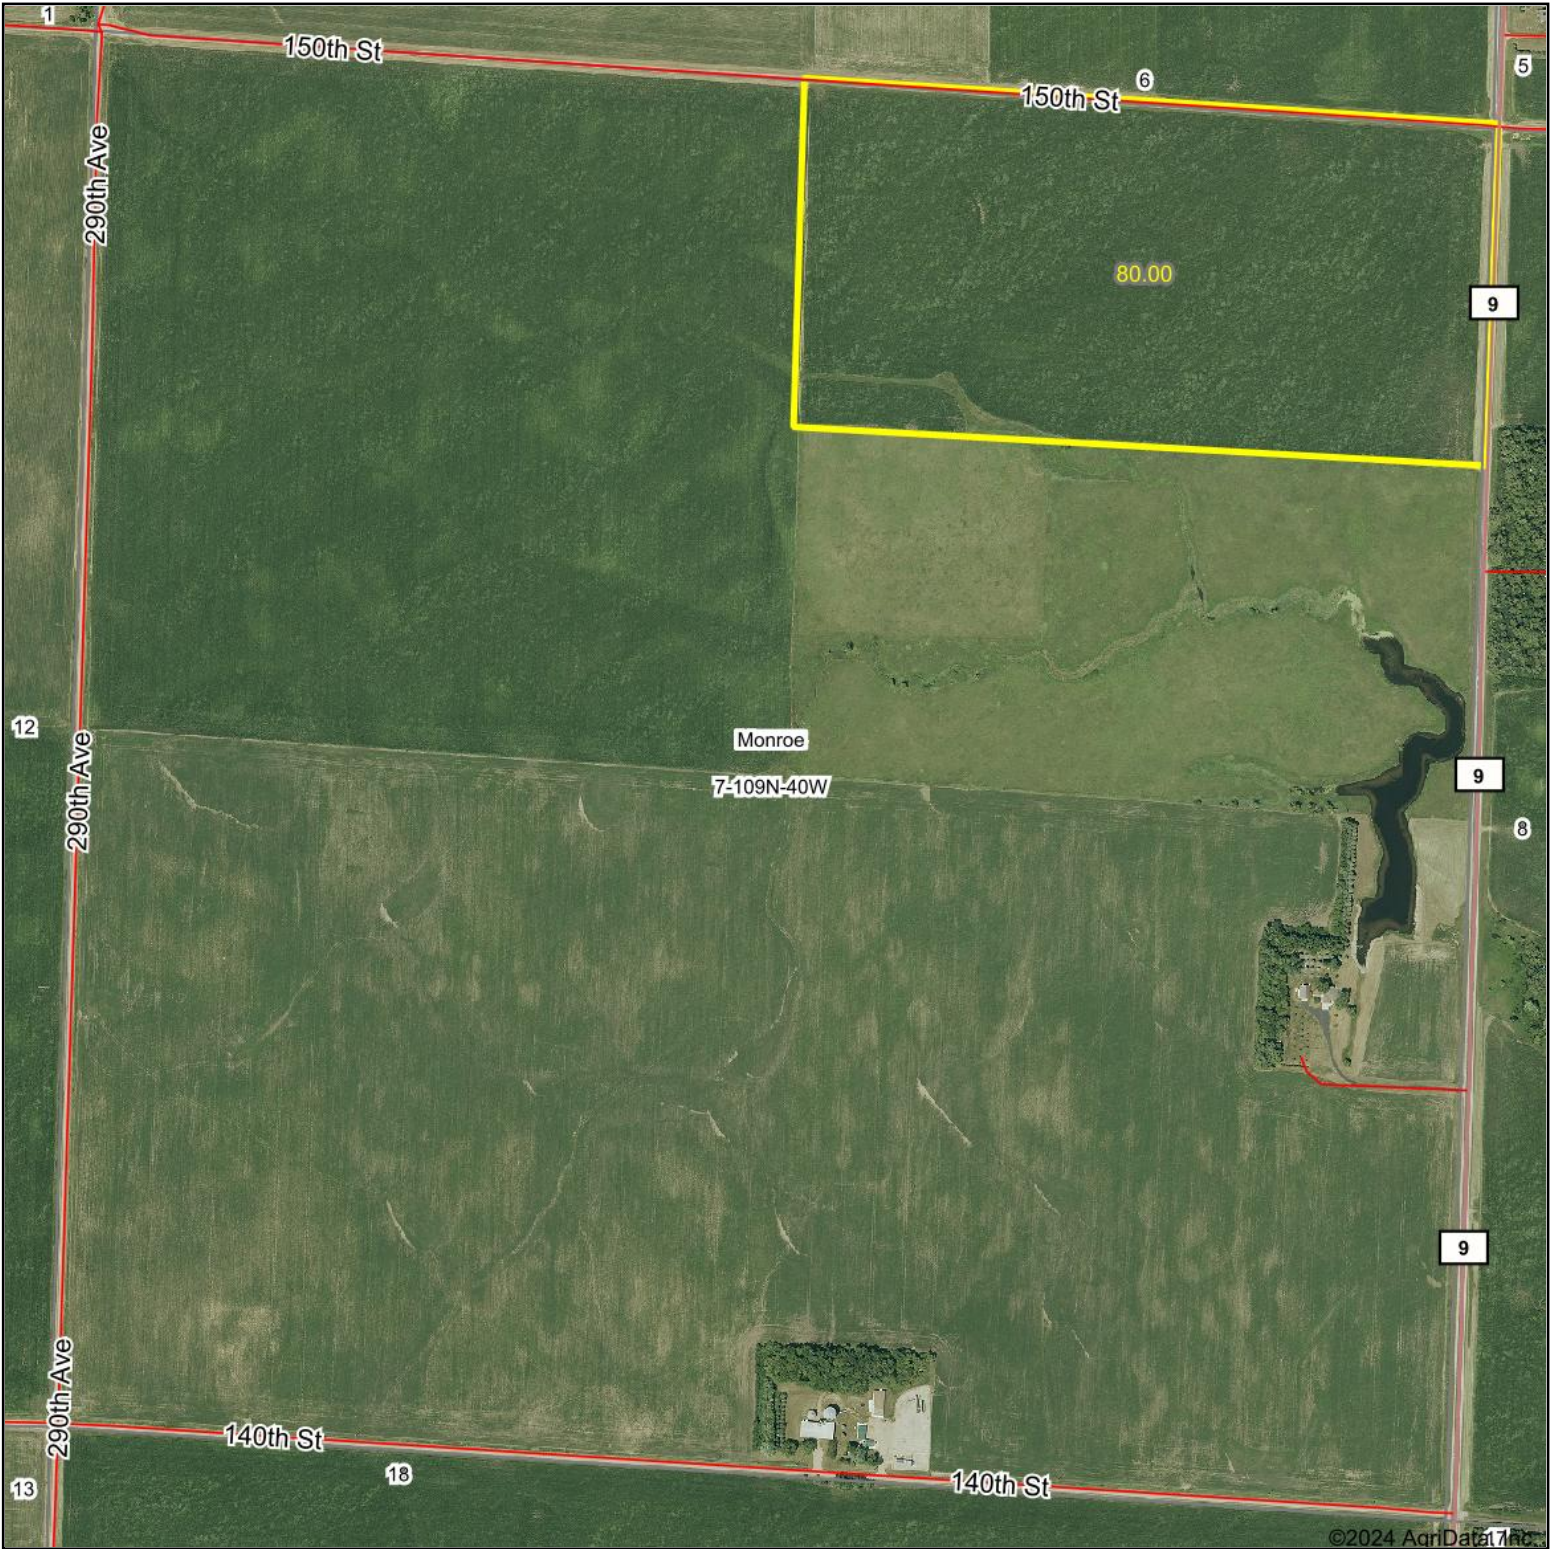

Aerial Map

©2024 AgriData, Inc.

Boundary Center: 44° 15' 59.41, -95° 41' 57.74

7-109N-40W
Lyon County
Minnesota

Maps Provided By:

© AgriData, Inc. 2023 www.AgriDataInc.com

8/8/2024