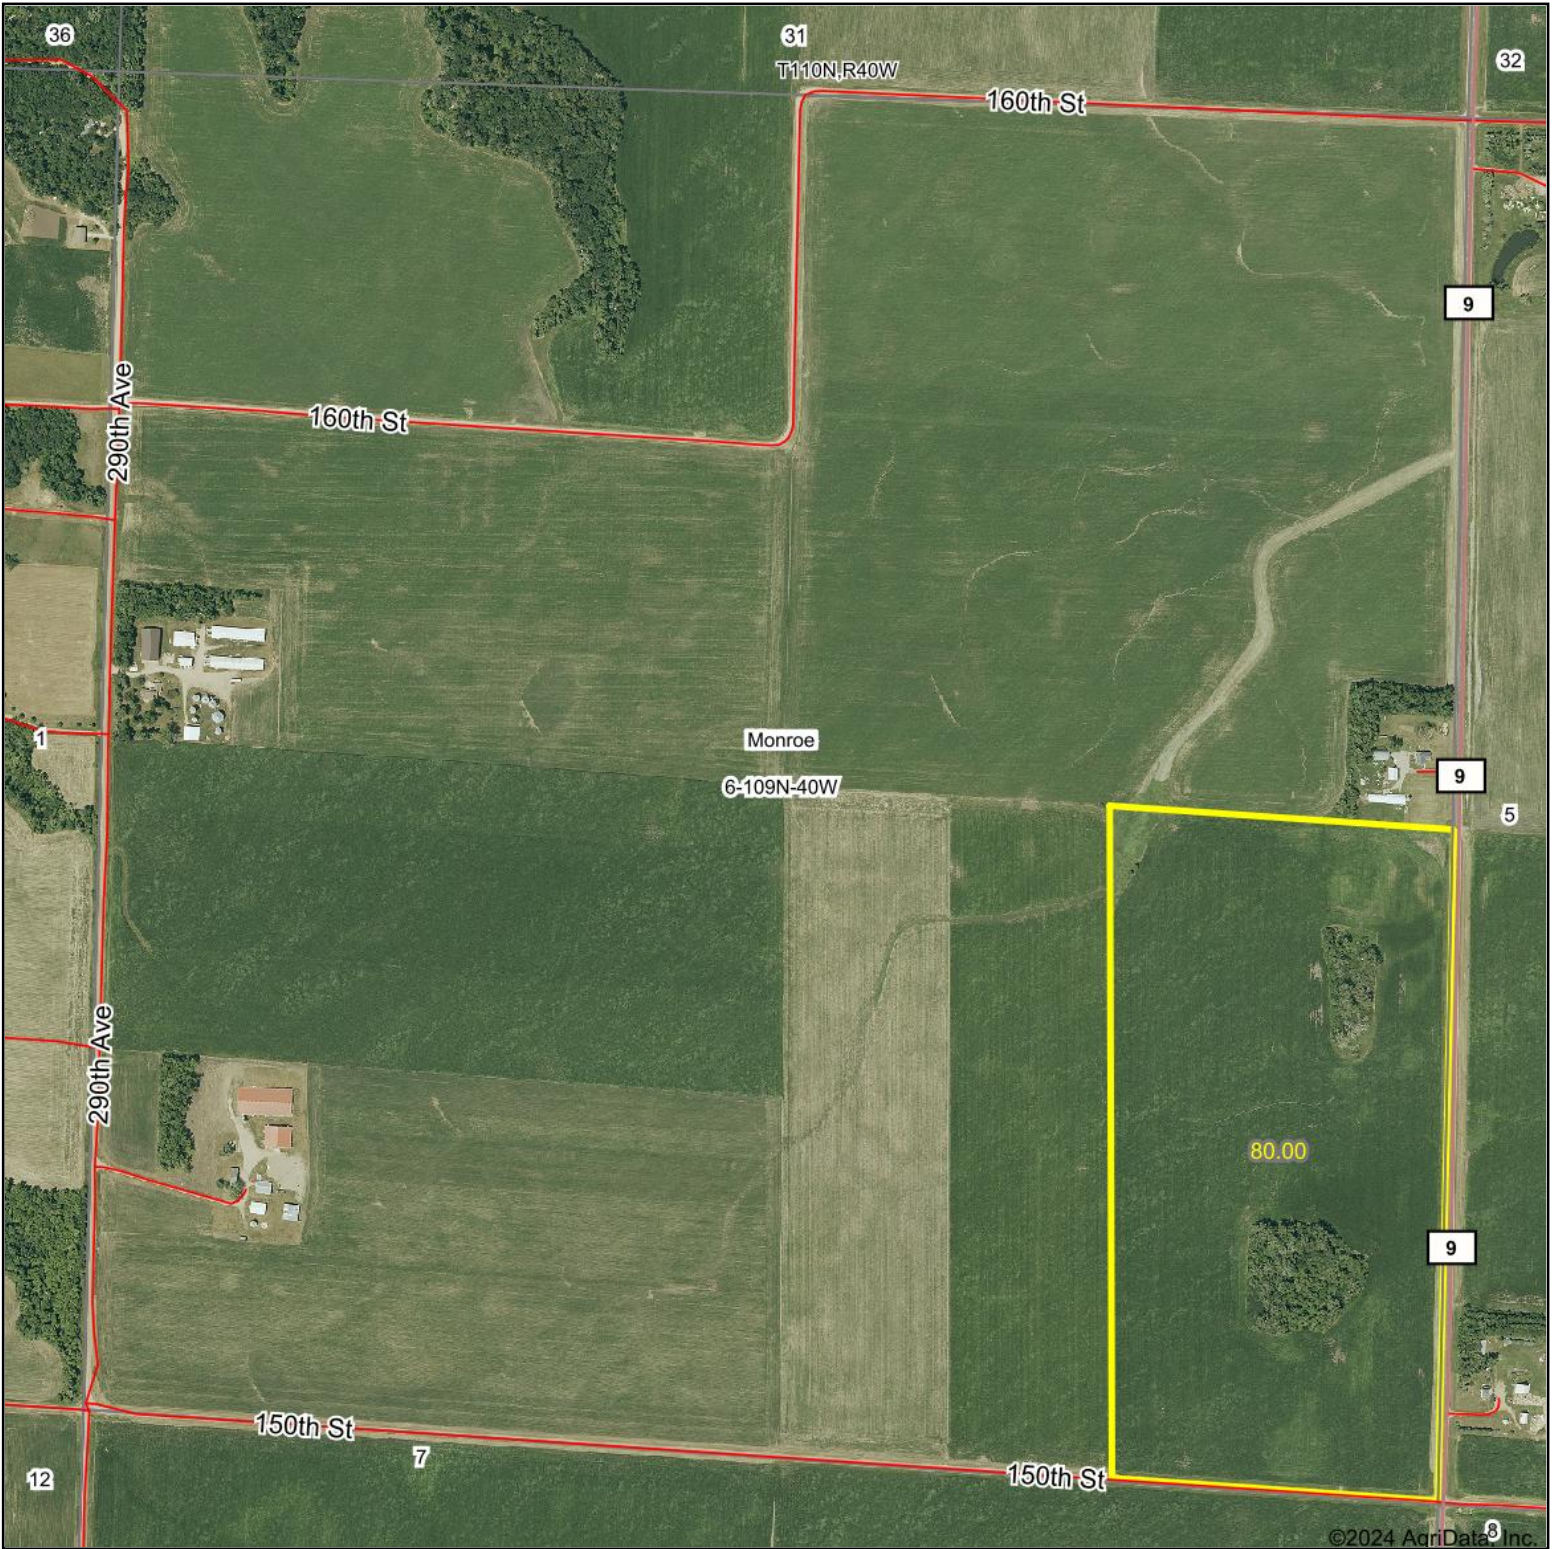

Aerial Map

Boundary Center: 44° 16' 18.64, -95° 41' 49.29

6-109N-40W
Lyon County
Minnesota

Maps Provided By:
 **surety**[®]
CUSTOMIZED ONLINE MAPPING
© AgriData, Inc. 2023 www.AgriDataInc.com

8/8/2024