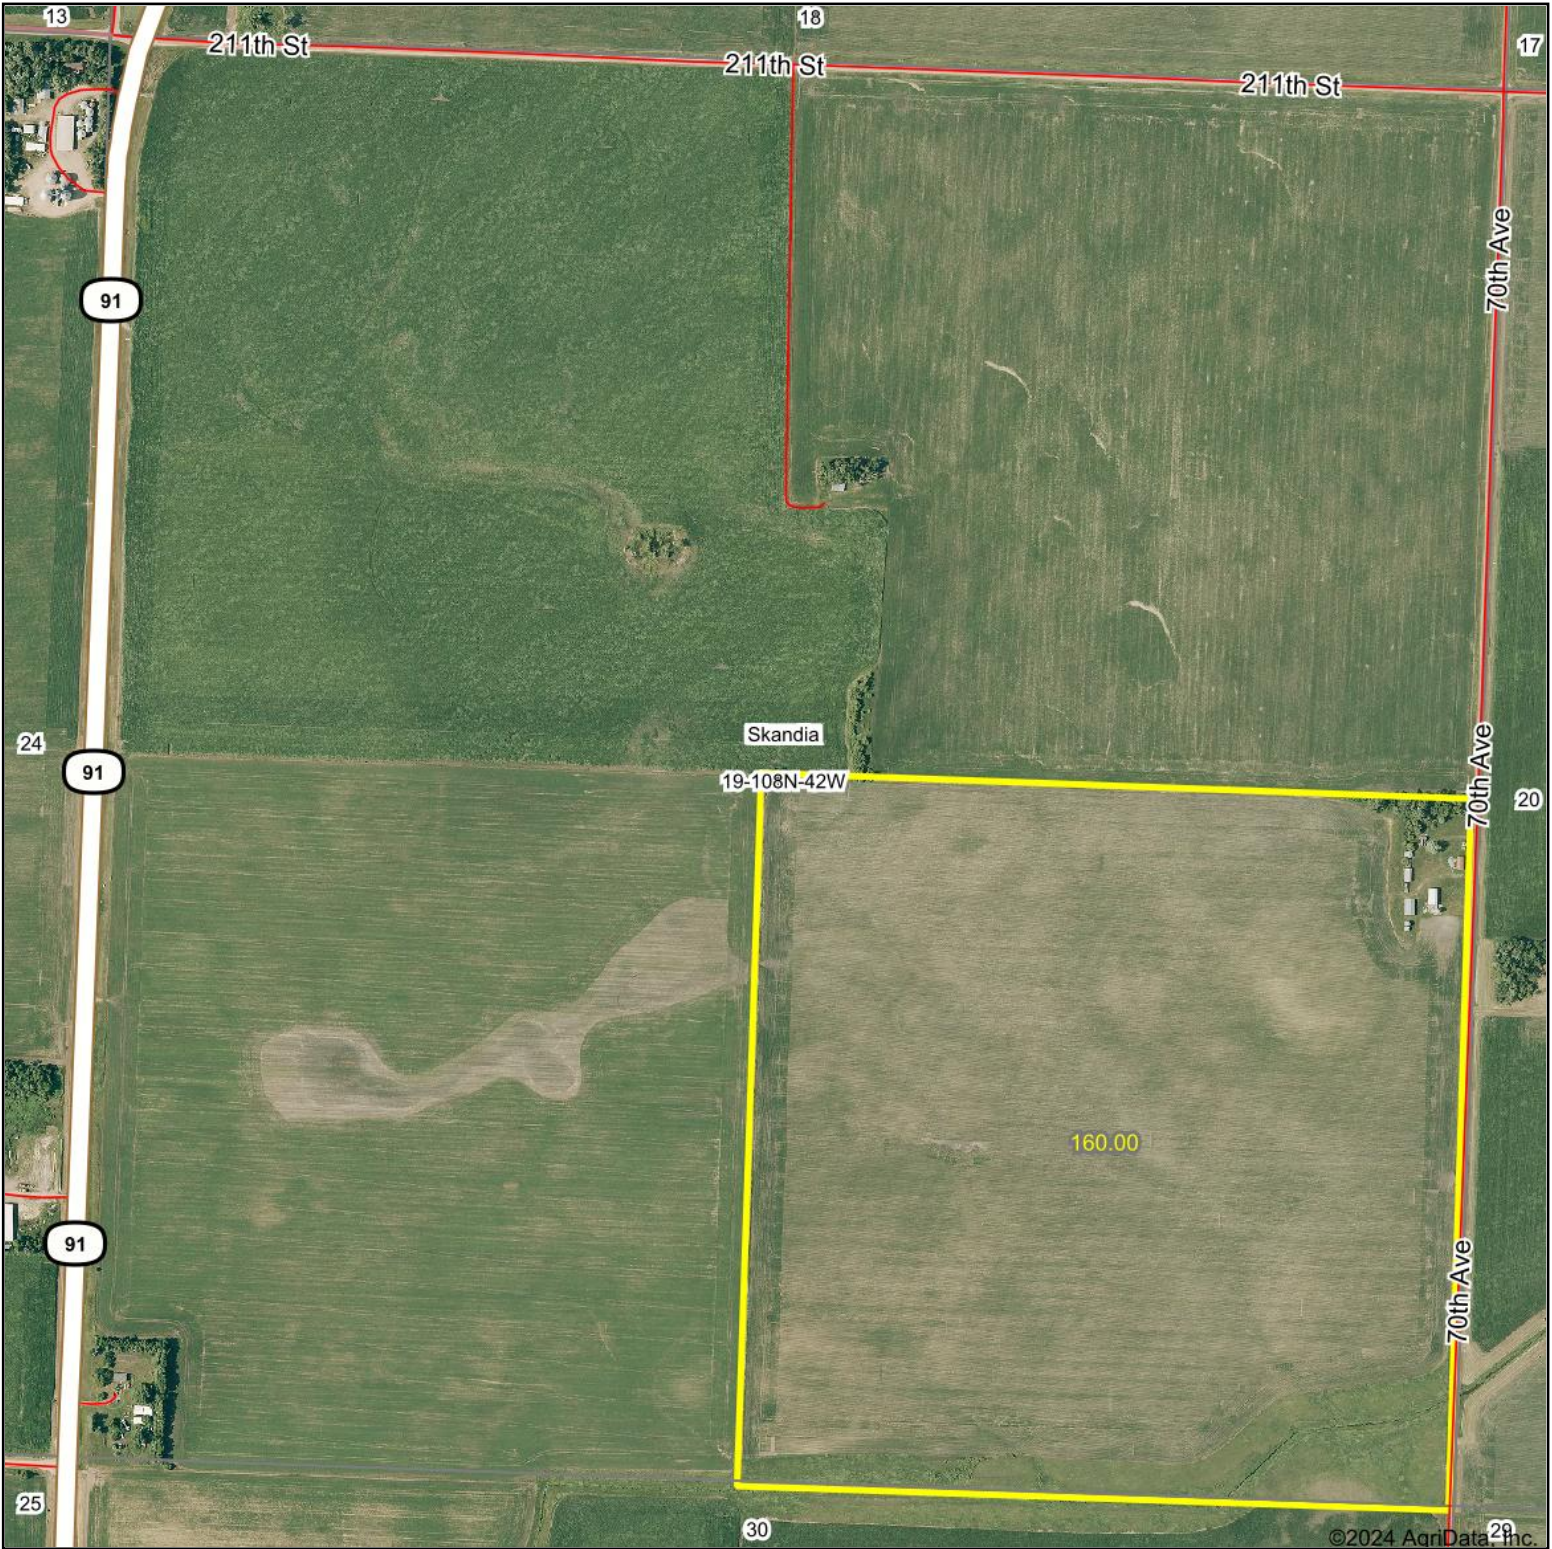

Aerial Map

Boundary Center: 44.142120, -95.928817

19-108N-42W
Murray County
Minnesota

Maps Provided By:

© AgriData, Inc. 2023 www.AgriDataInc.com

6/11/2024