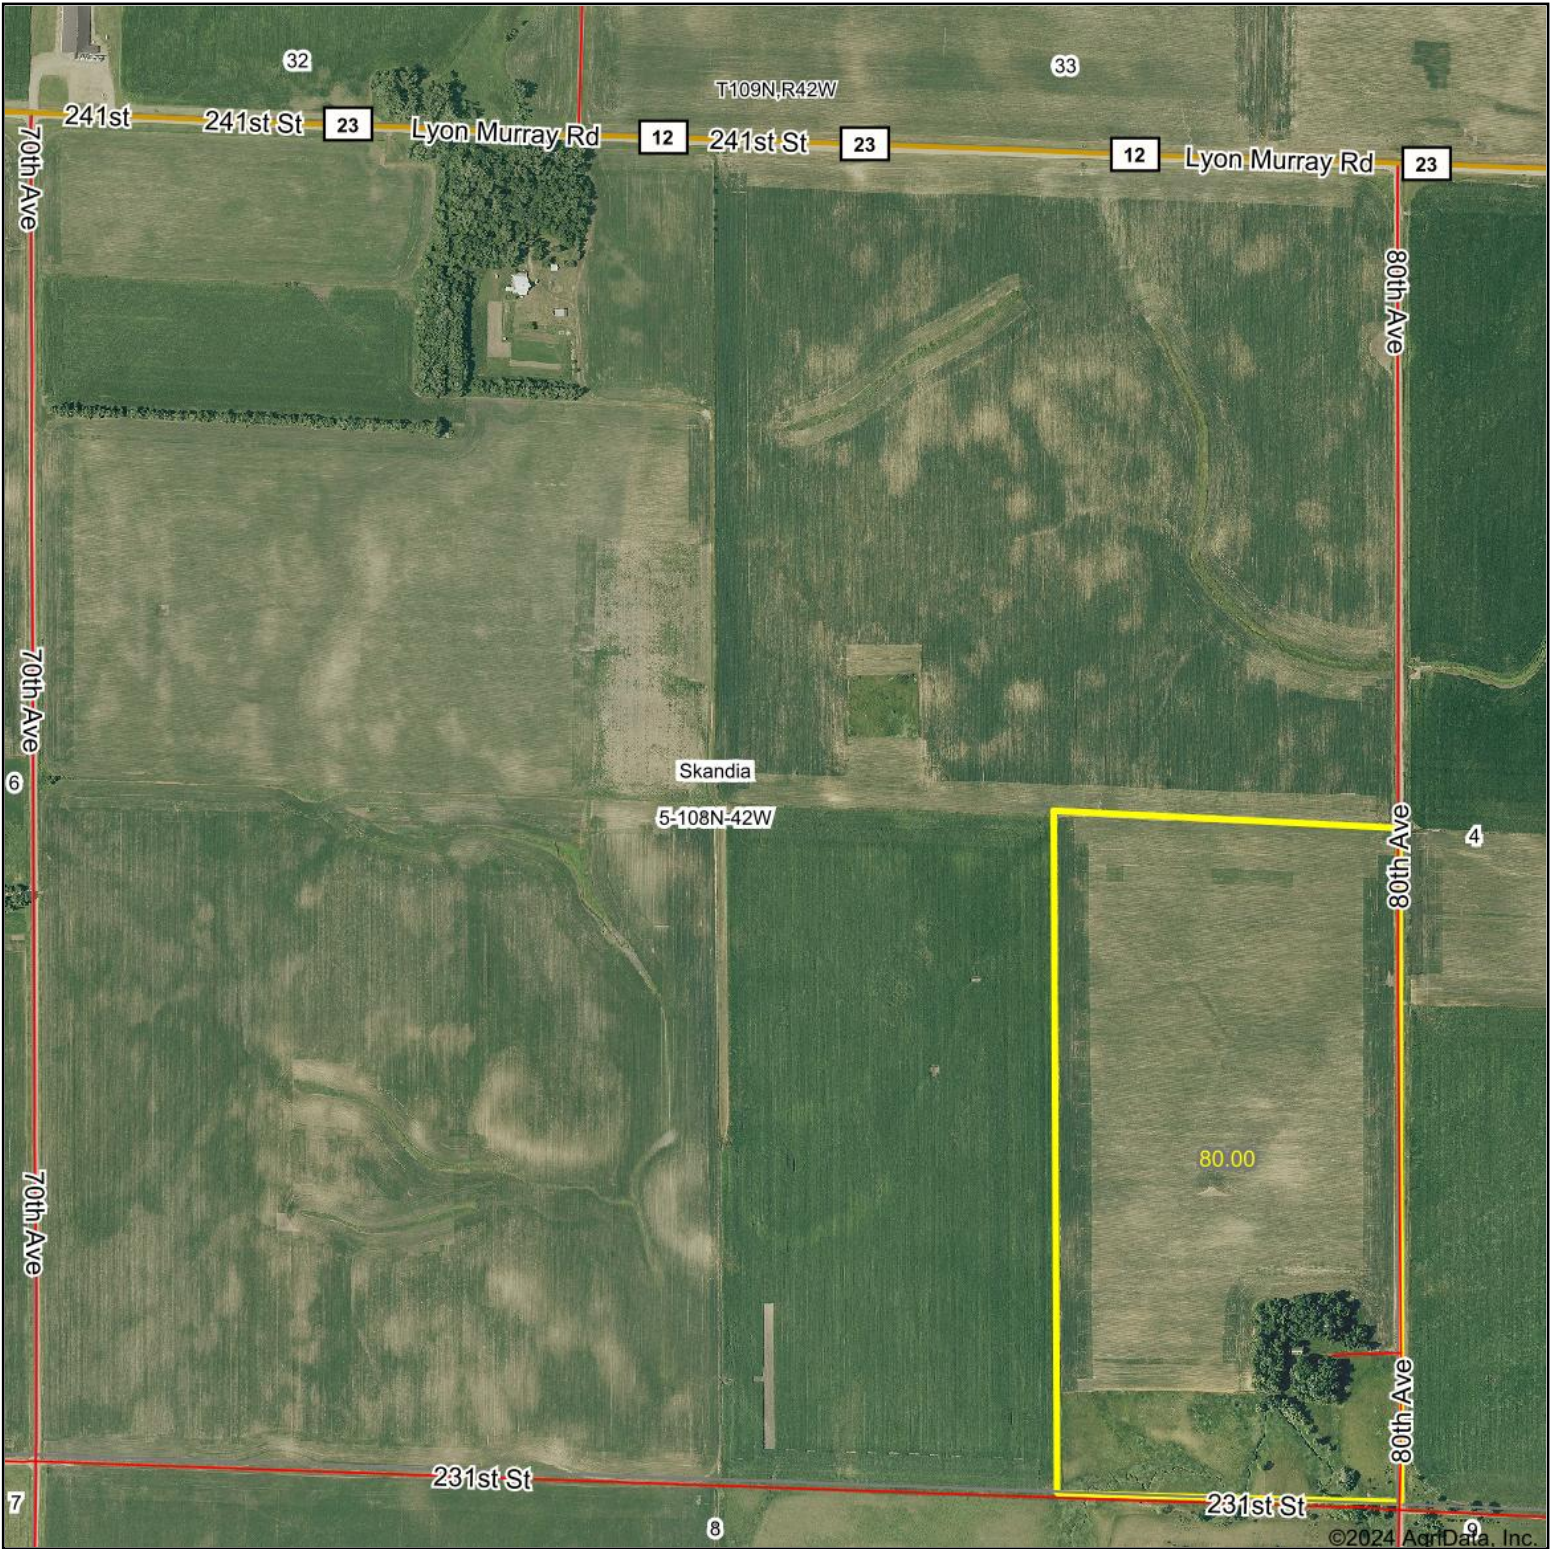

Aerial Map

©2024 AgriData, Inc.

Boundary Center: 44.185666, -95.906477

5-108N-42W
Murray County
Minnesota

Maps Provided By:
surety
CUSTOMIZED ONLINE MAPPING
© AgriData, Inc. 2023 www.AgriDataInc.com

6/11/2024