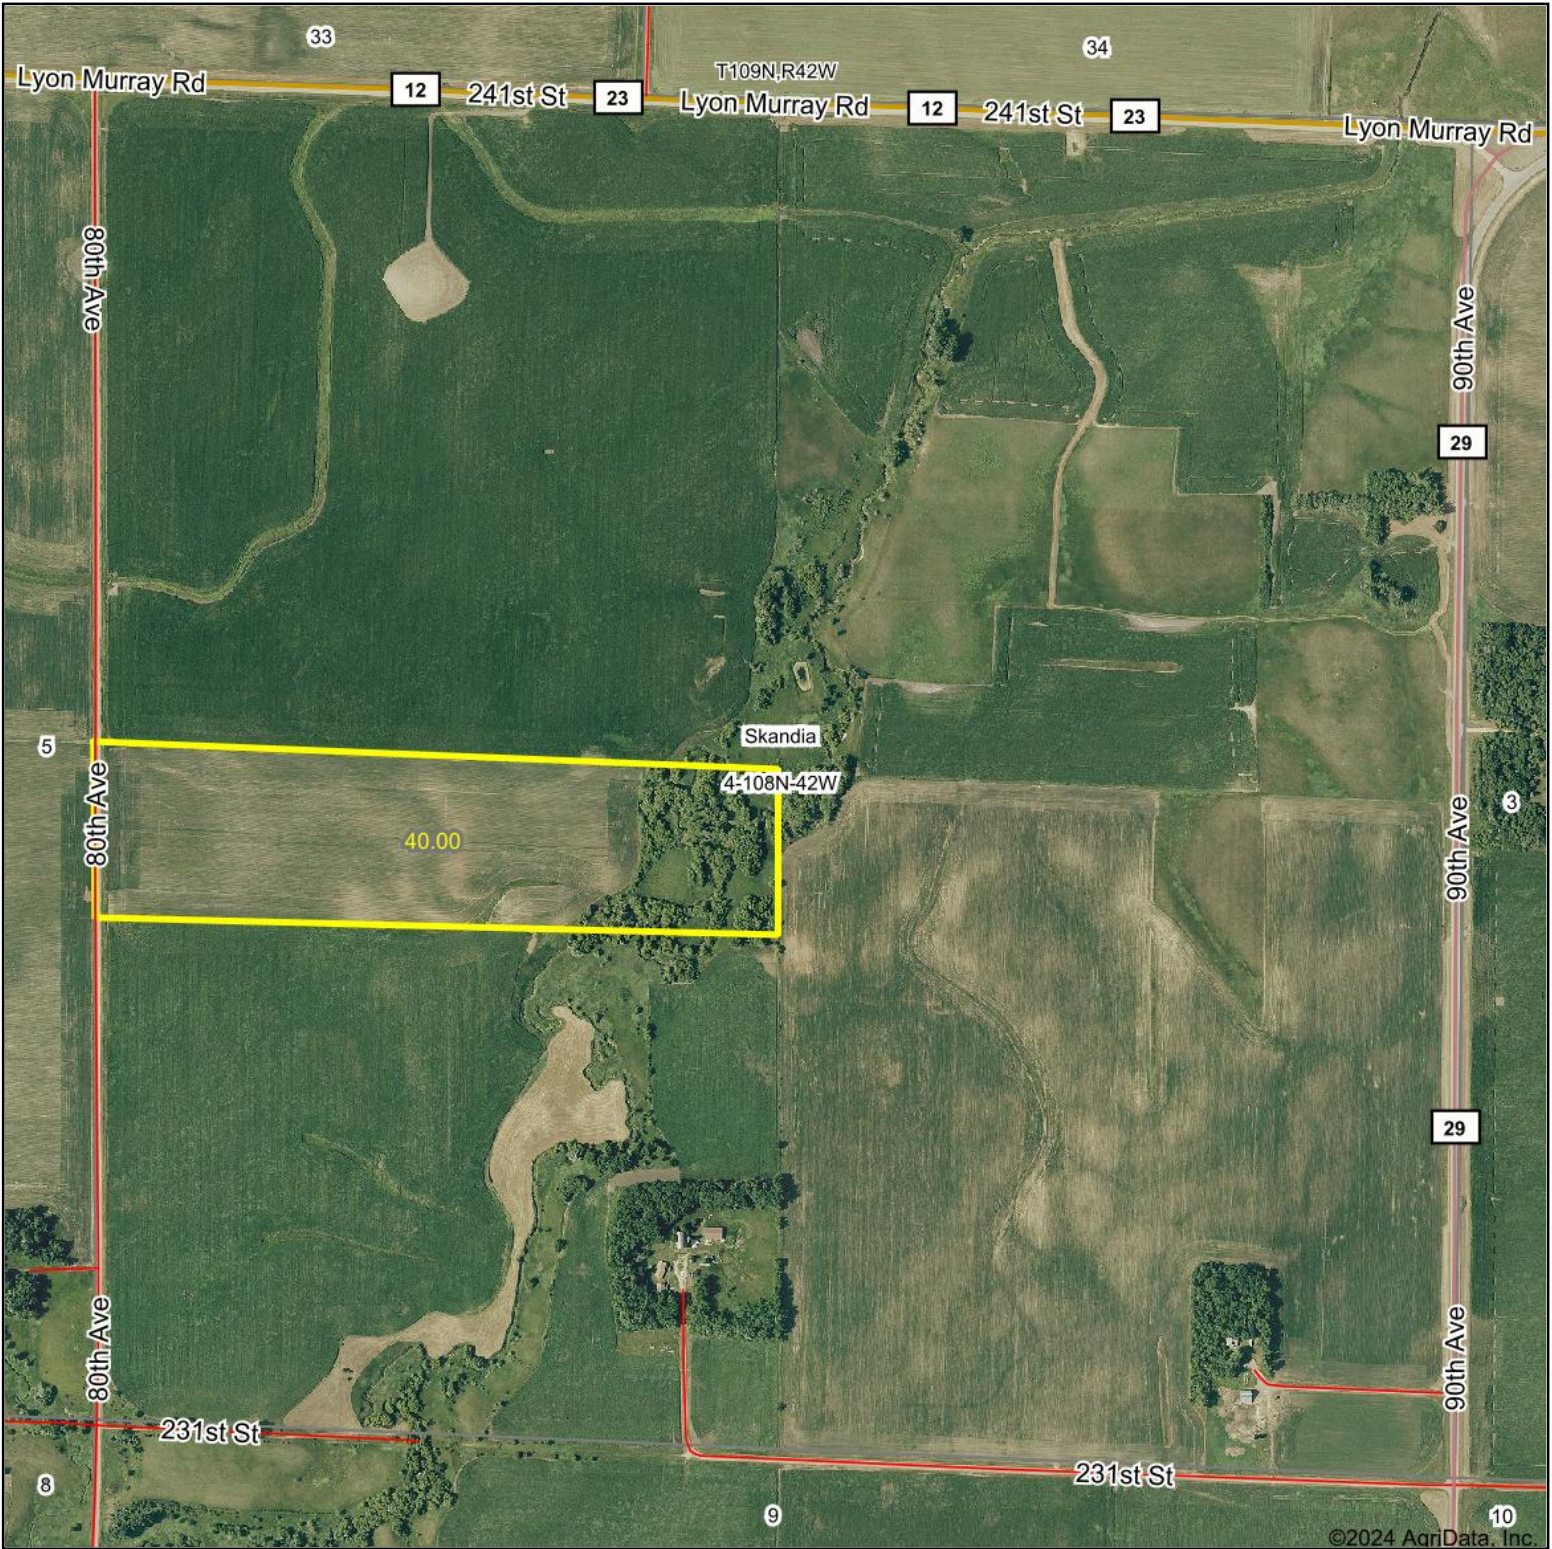

Aerial Map

Boundary Center: 44.188311, -95.899080

4-108N-42W
Murray County
Minnesota

Maps Provided By:
surety
CUSTOMIZED ONLINE MAPPING
© AgriData, Inc. 2023 www.AgriDataInc.com

6/11/2024