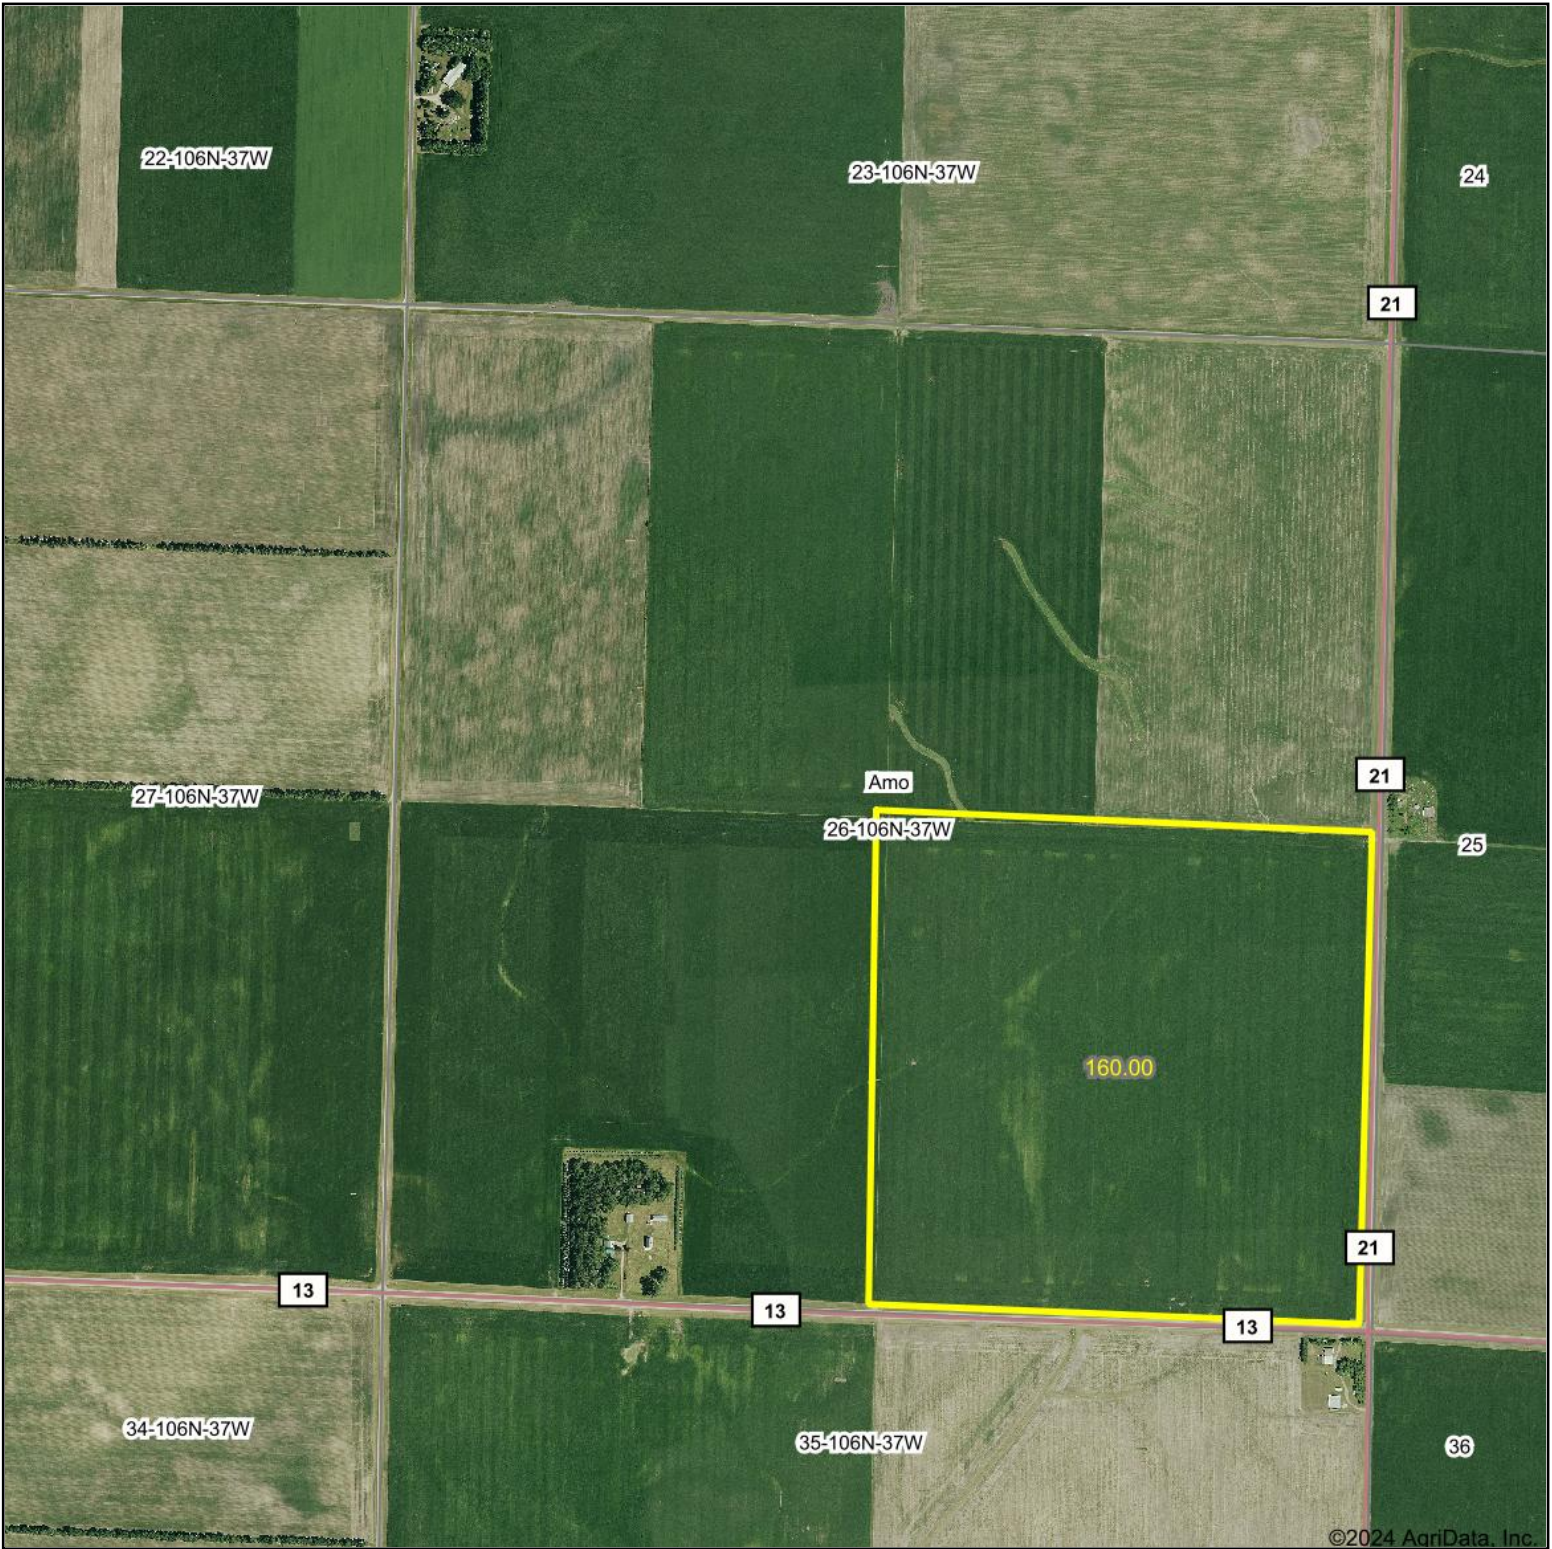

Aerial Map

Boundary Center: 43.953021, -95.245930

Maps Provided By:
surety
CUSTOMIZED ONLINE MAPPING
© AgriData, Inc. 2023 www.AgriDataInc.com

26-106N-37W
Cottonwood County
Minnesota

5/31/2024