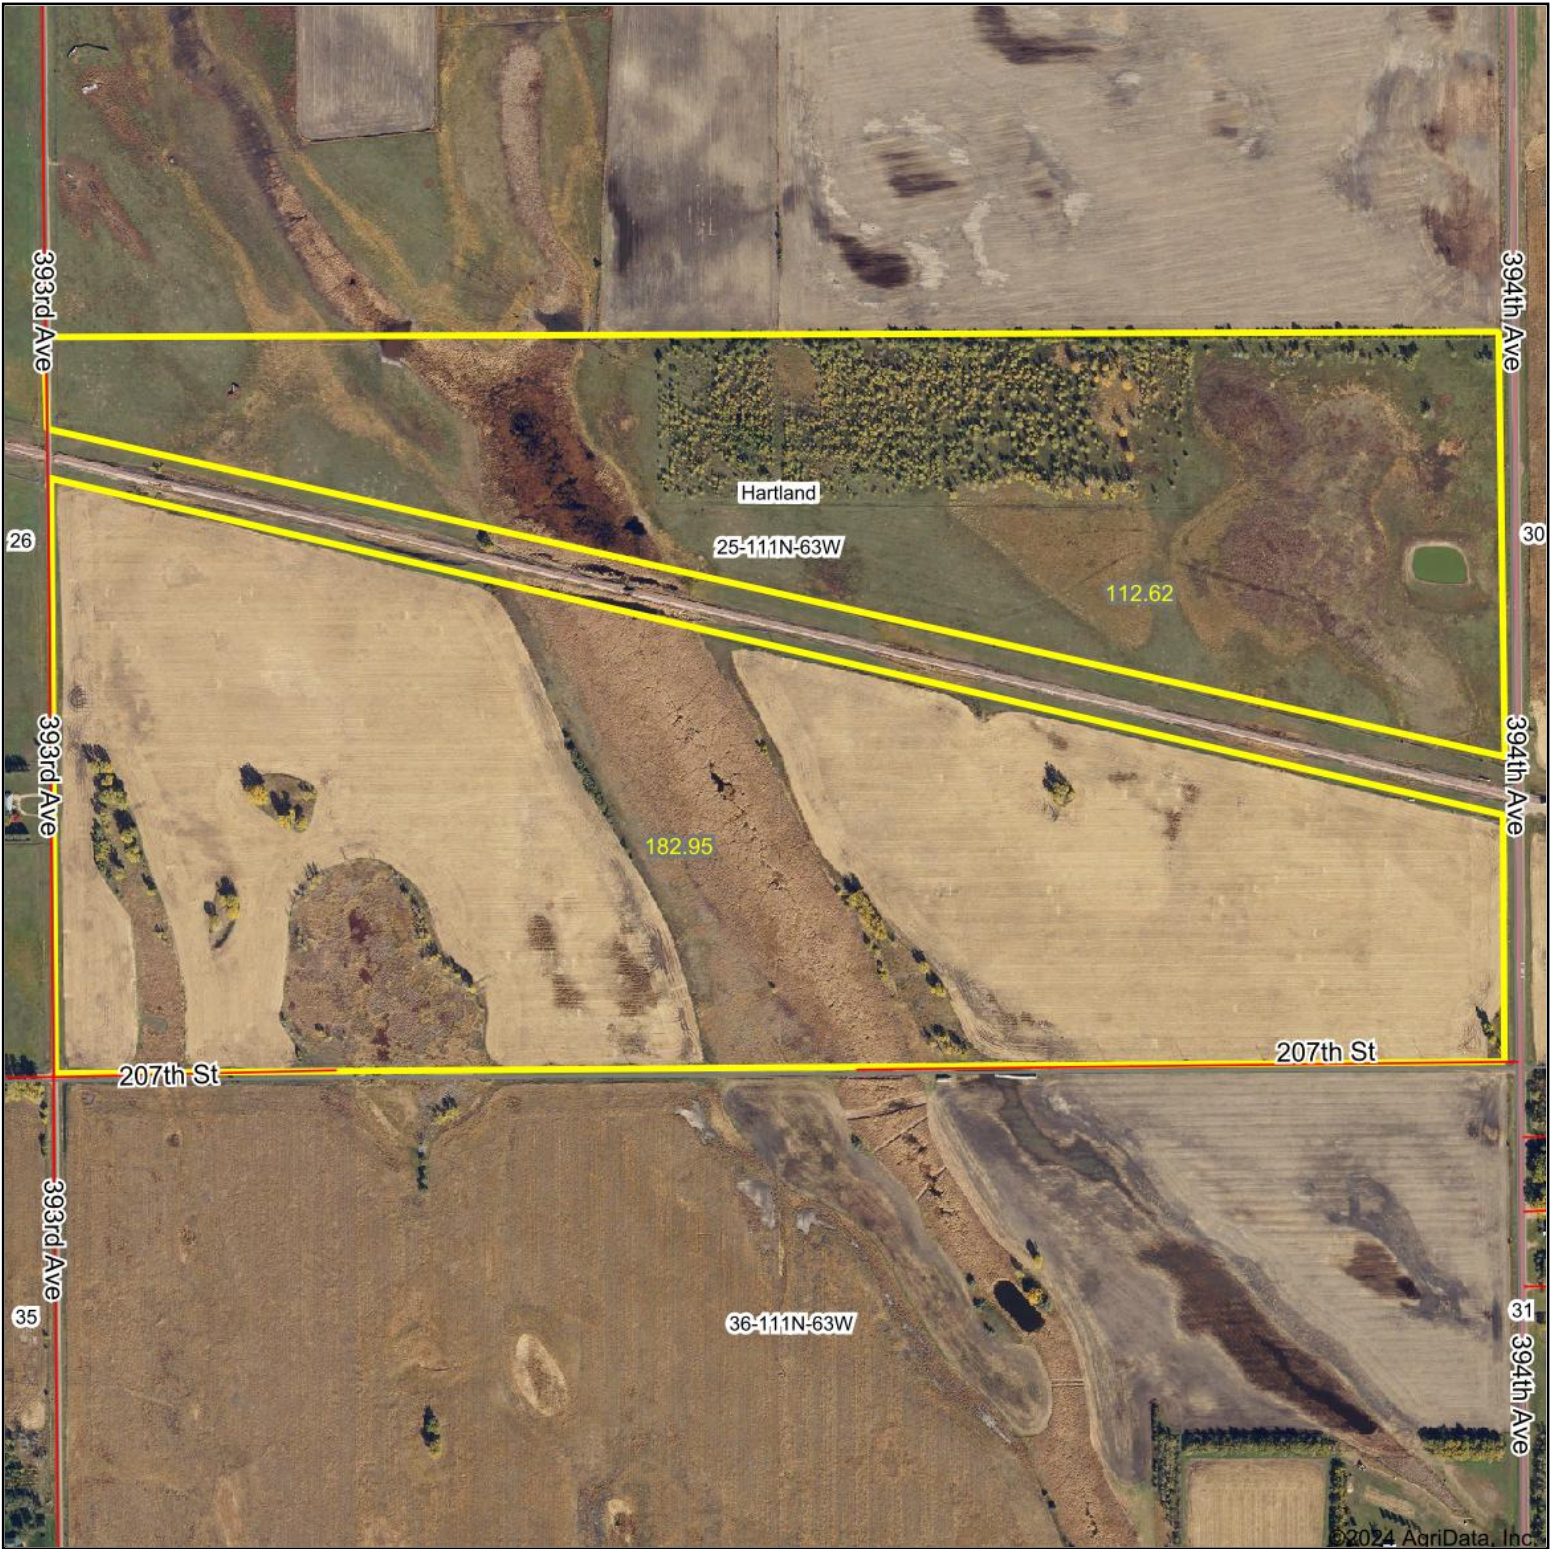

Aerial Map

Boundary Center: 44.388821, -98.346568

25-111N-63W
Beadle County
South Dakota

Maps Provided By:
surety
CUSTOMIZED ONLINE MAPPING
© AgriData, Inc. 2023 www.AgriDataInc.com

5/30/2024