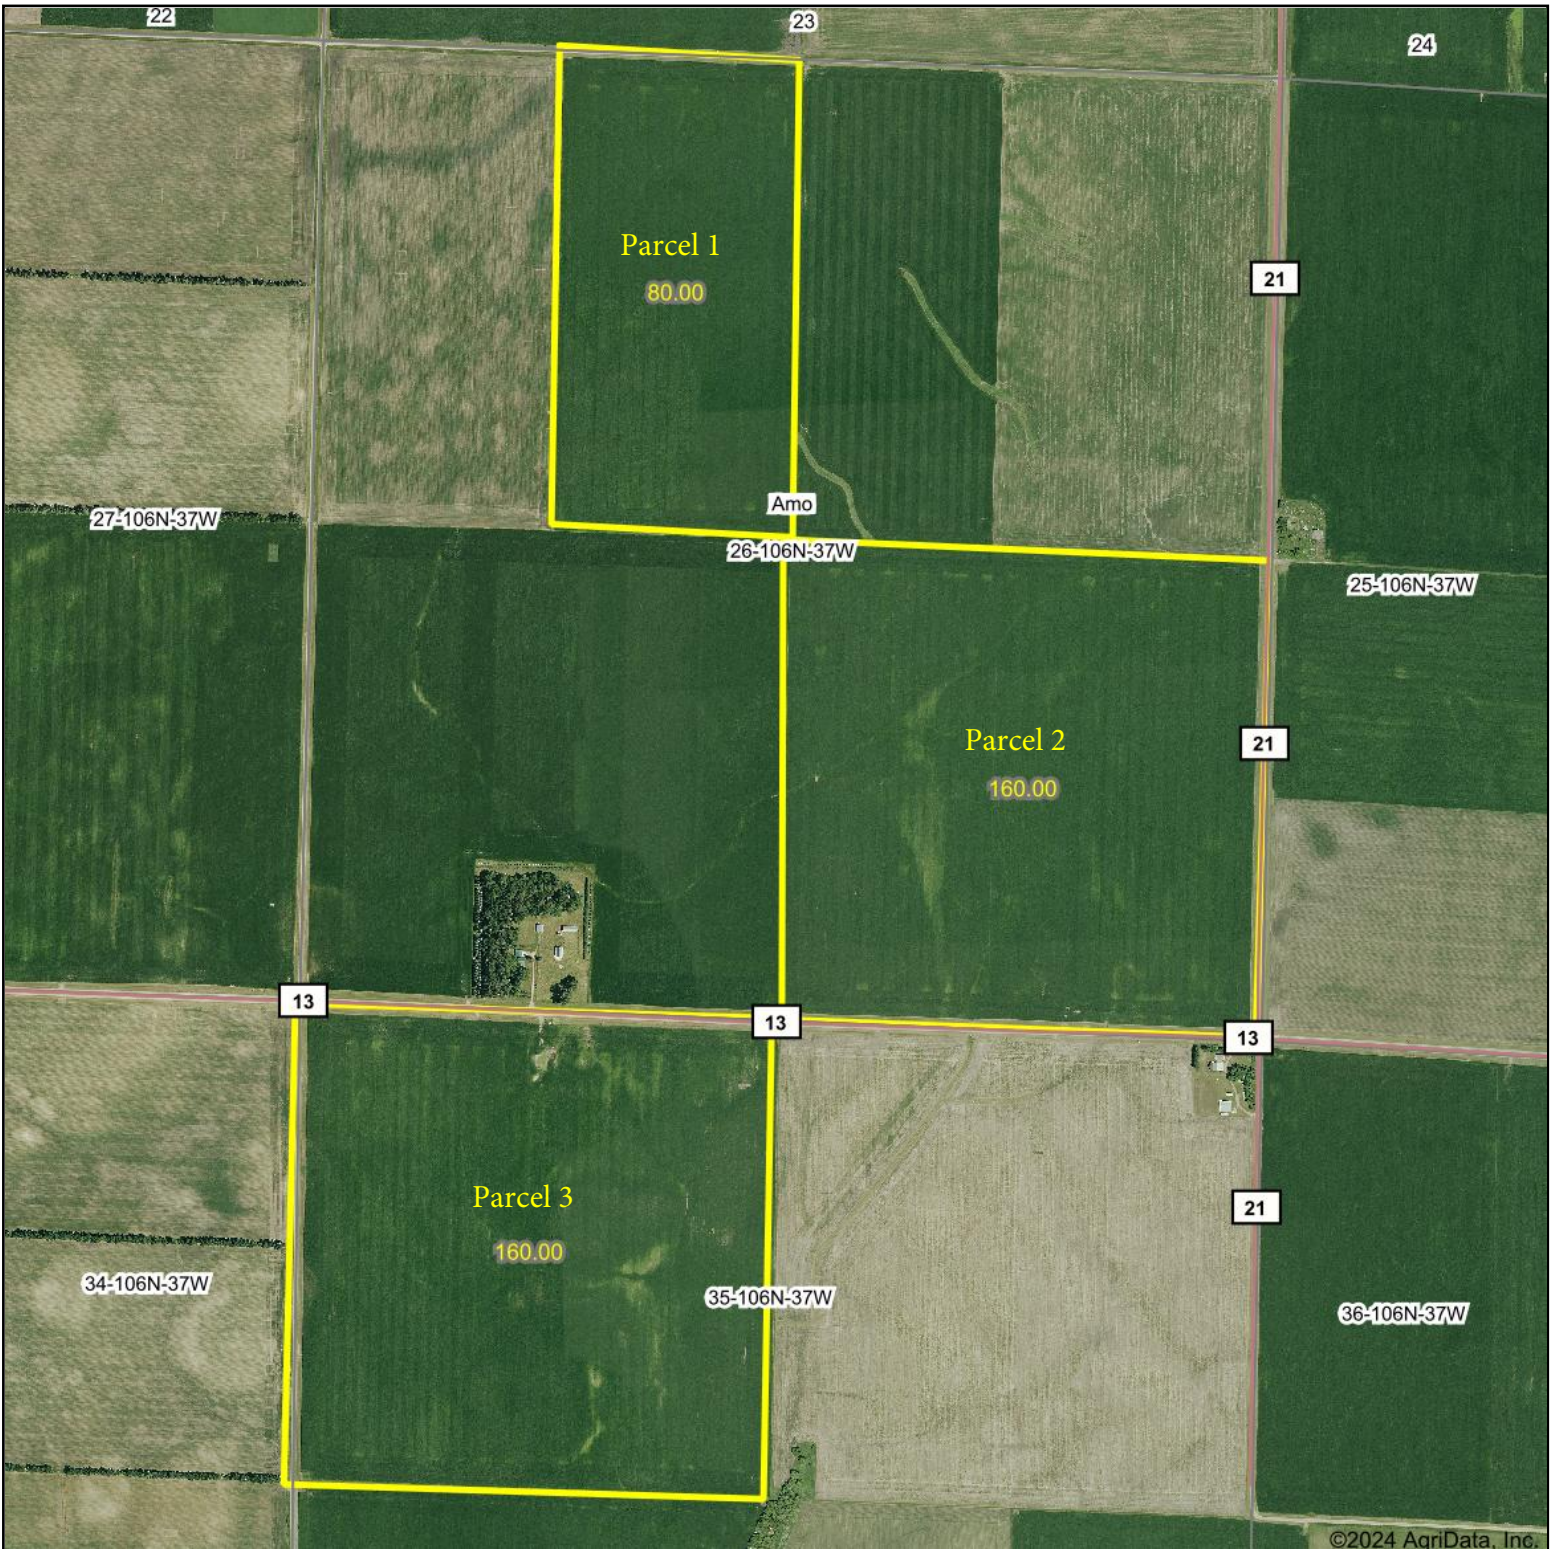

Aerial Map

©2024 AgriData, Inc.

Boundary Center: 43.953018, -95.250767

© AgriData, Inc. 2023 www.AgriDataInc.com

26-106N-37W
Cottonwood County
Minnesota

6/3/2024