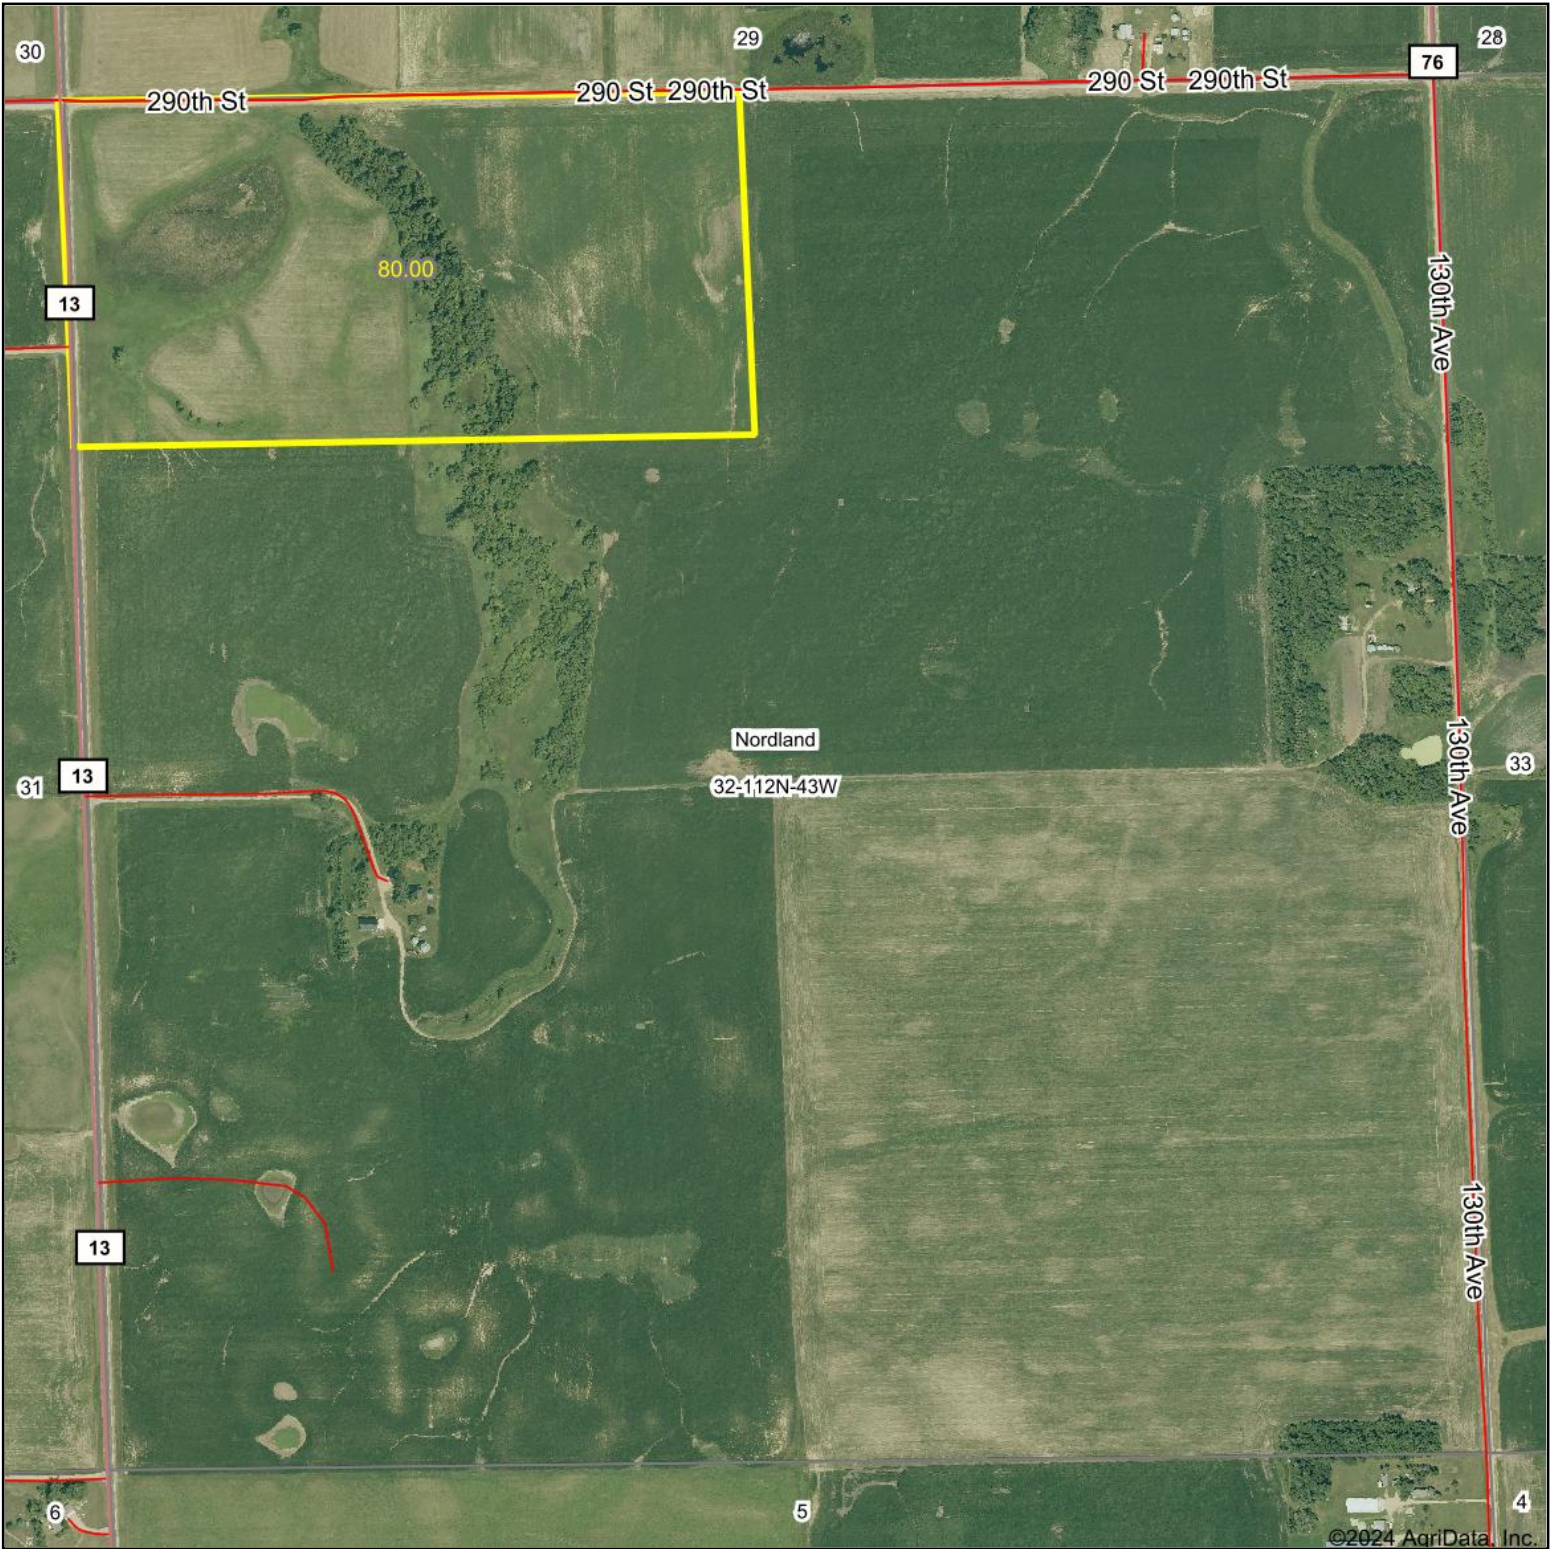

Aerial Map

©2024 AgriData, Inc.

Boundary Center: 44.471619, -96.055235

32-112N-43W
Lyon County
Minnesota

Maps Provided By:
surety
CUSTOMIZED ONLINE MAPPING
© AgriData, Inc. 2023 www.AgriDataInc.com

6/10/2024