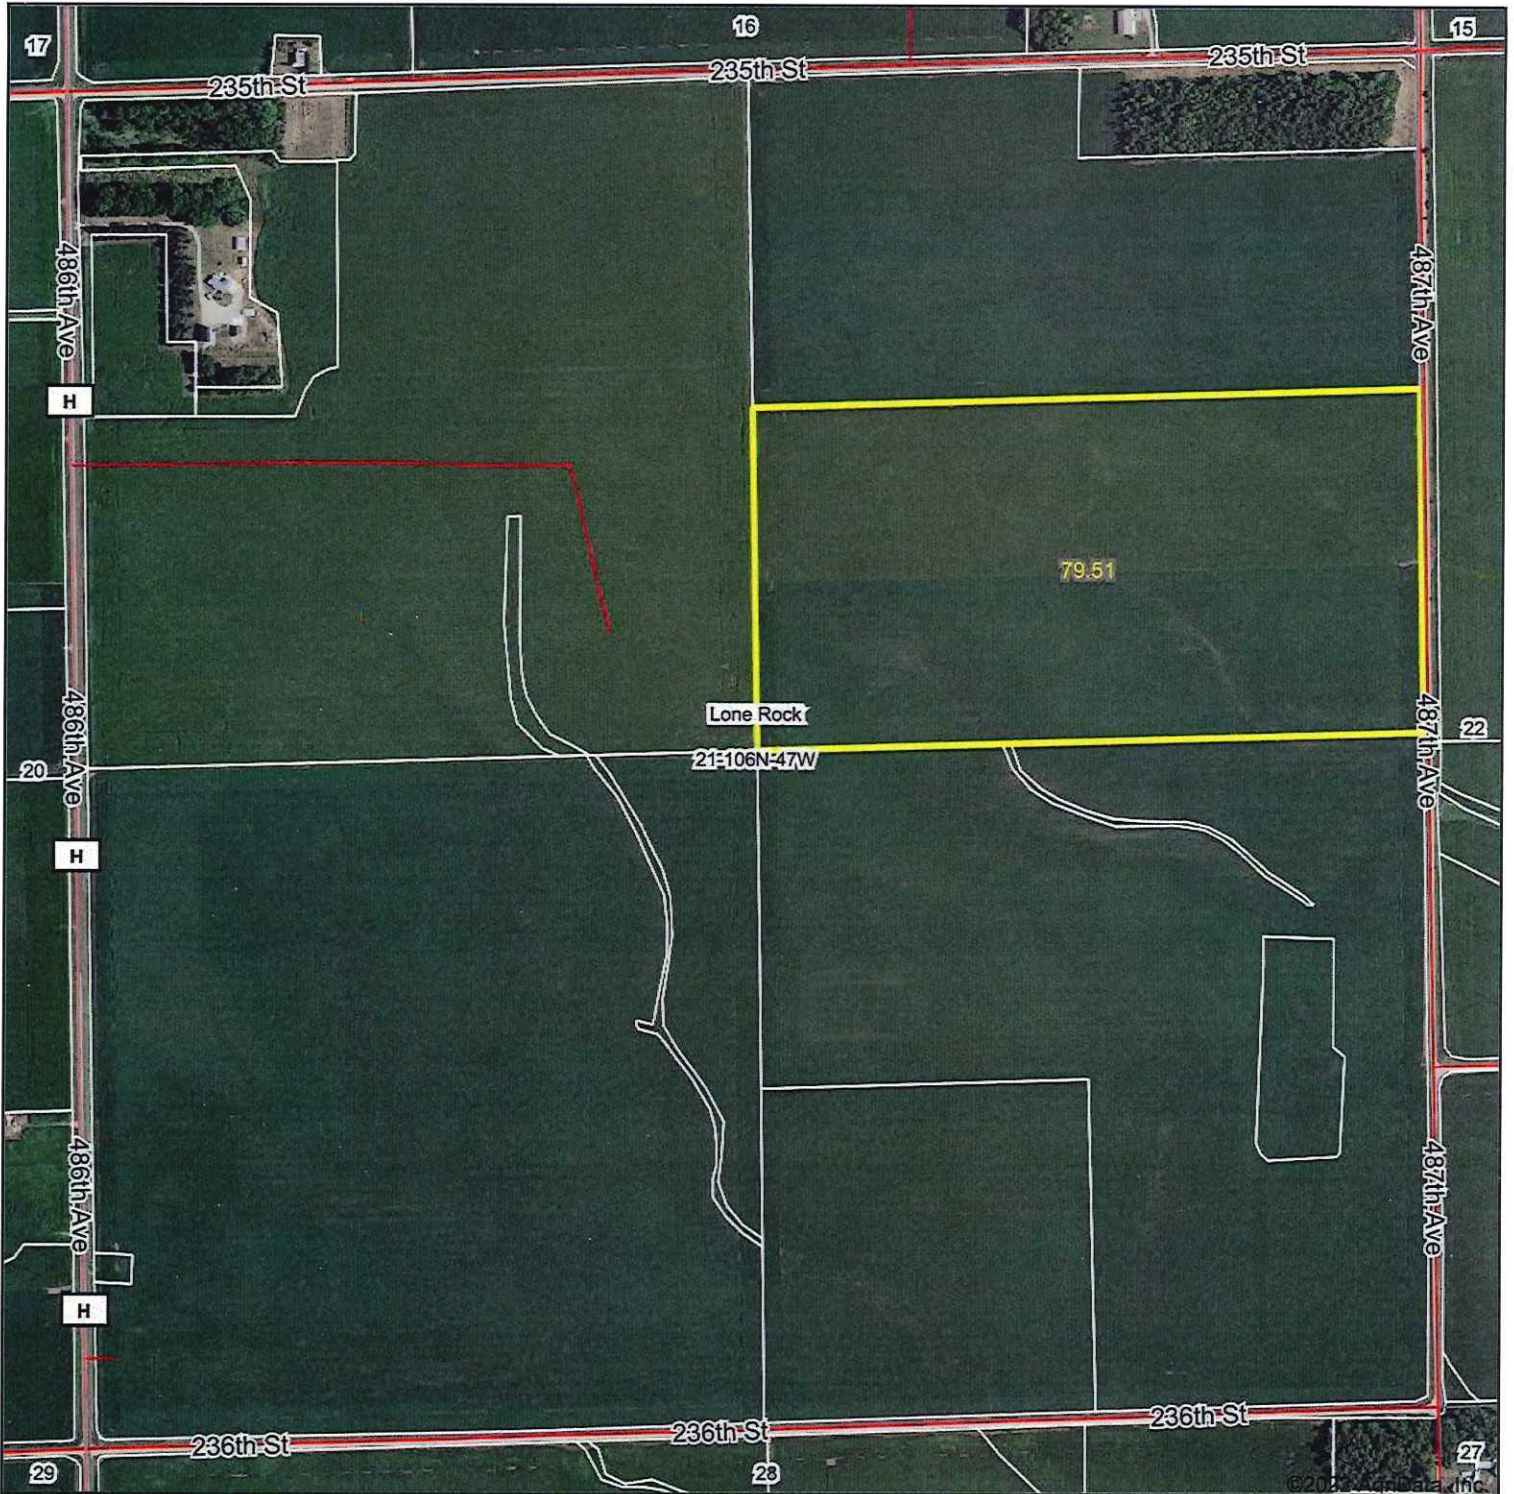

# Aerial Map

Map Center: 43° 58' 14.66, -96° 28' 33.75

**21-106N-47W**  
**Moody County**  
**South Dakota**

11/28/2022