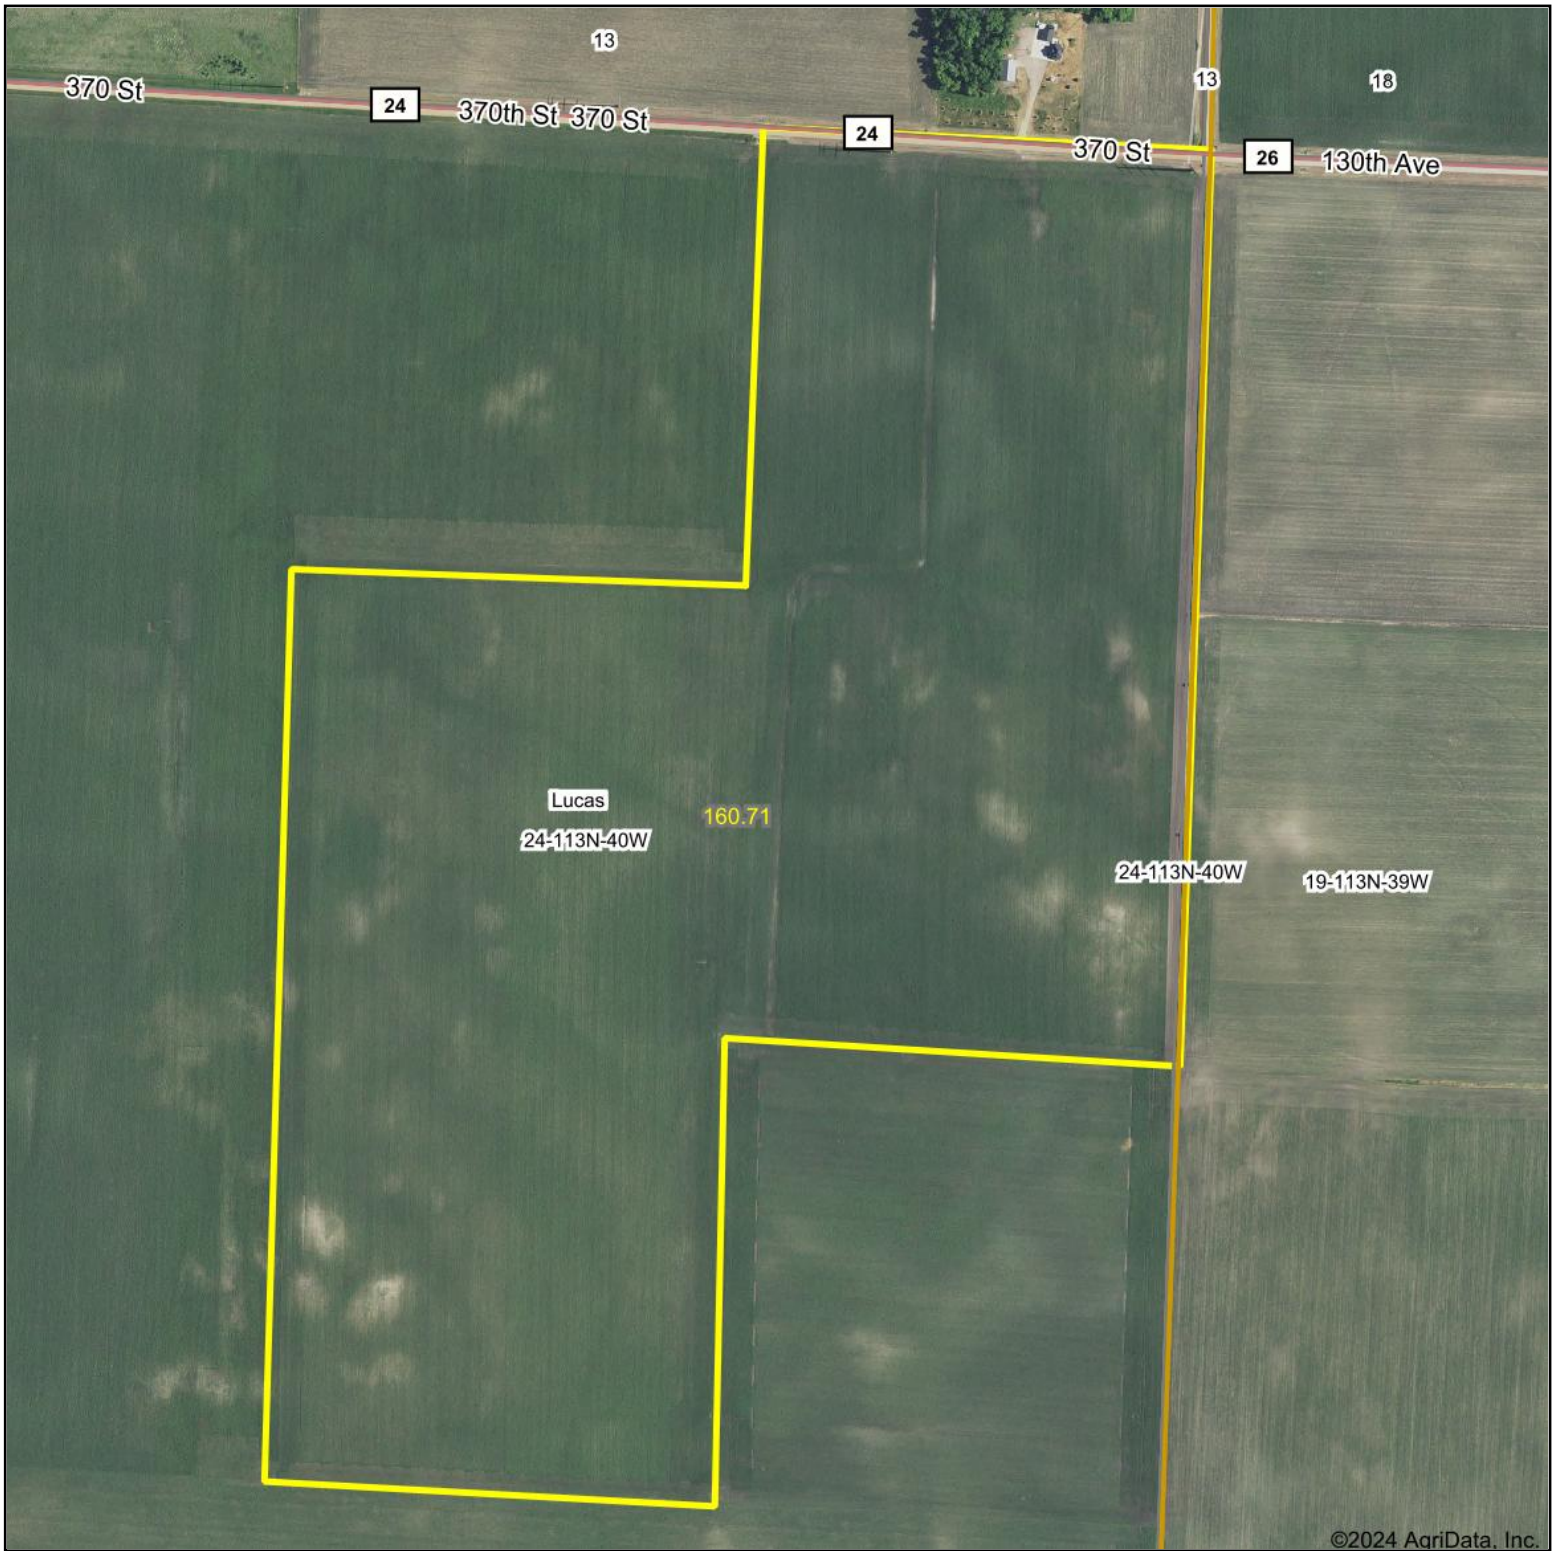

Aerial Map

©2024 AgriData, Inc.

Boundary Center: 44° 34' 51.21, -95° 36' 32.74

24-113N-40W
Lyon County
Minnesota

Maps Provided By:
surety
CUSTOMIZED ONLINE MAPPING
© AgriData, Inc. 2023 www.AgriDataInc.com