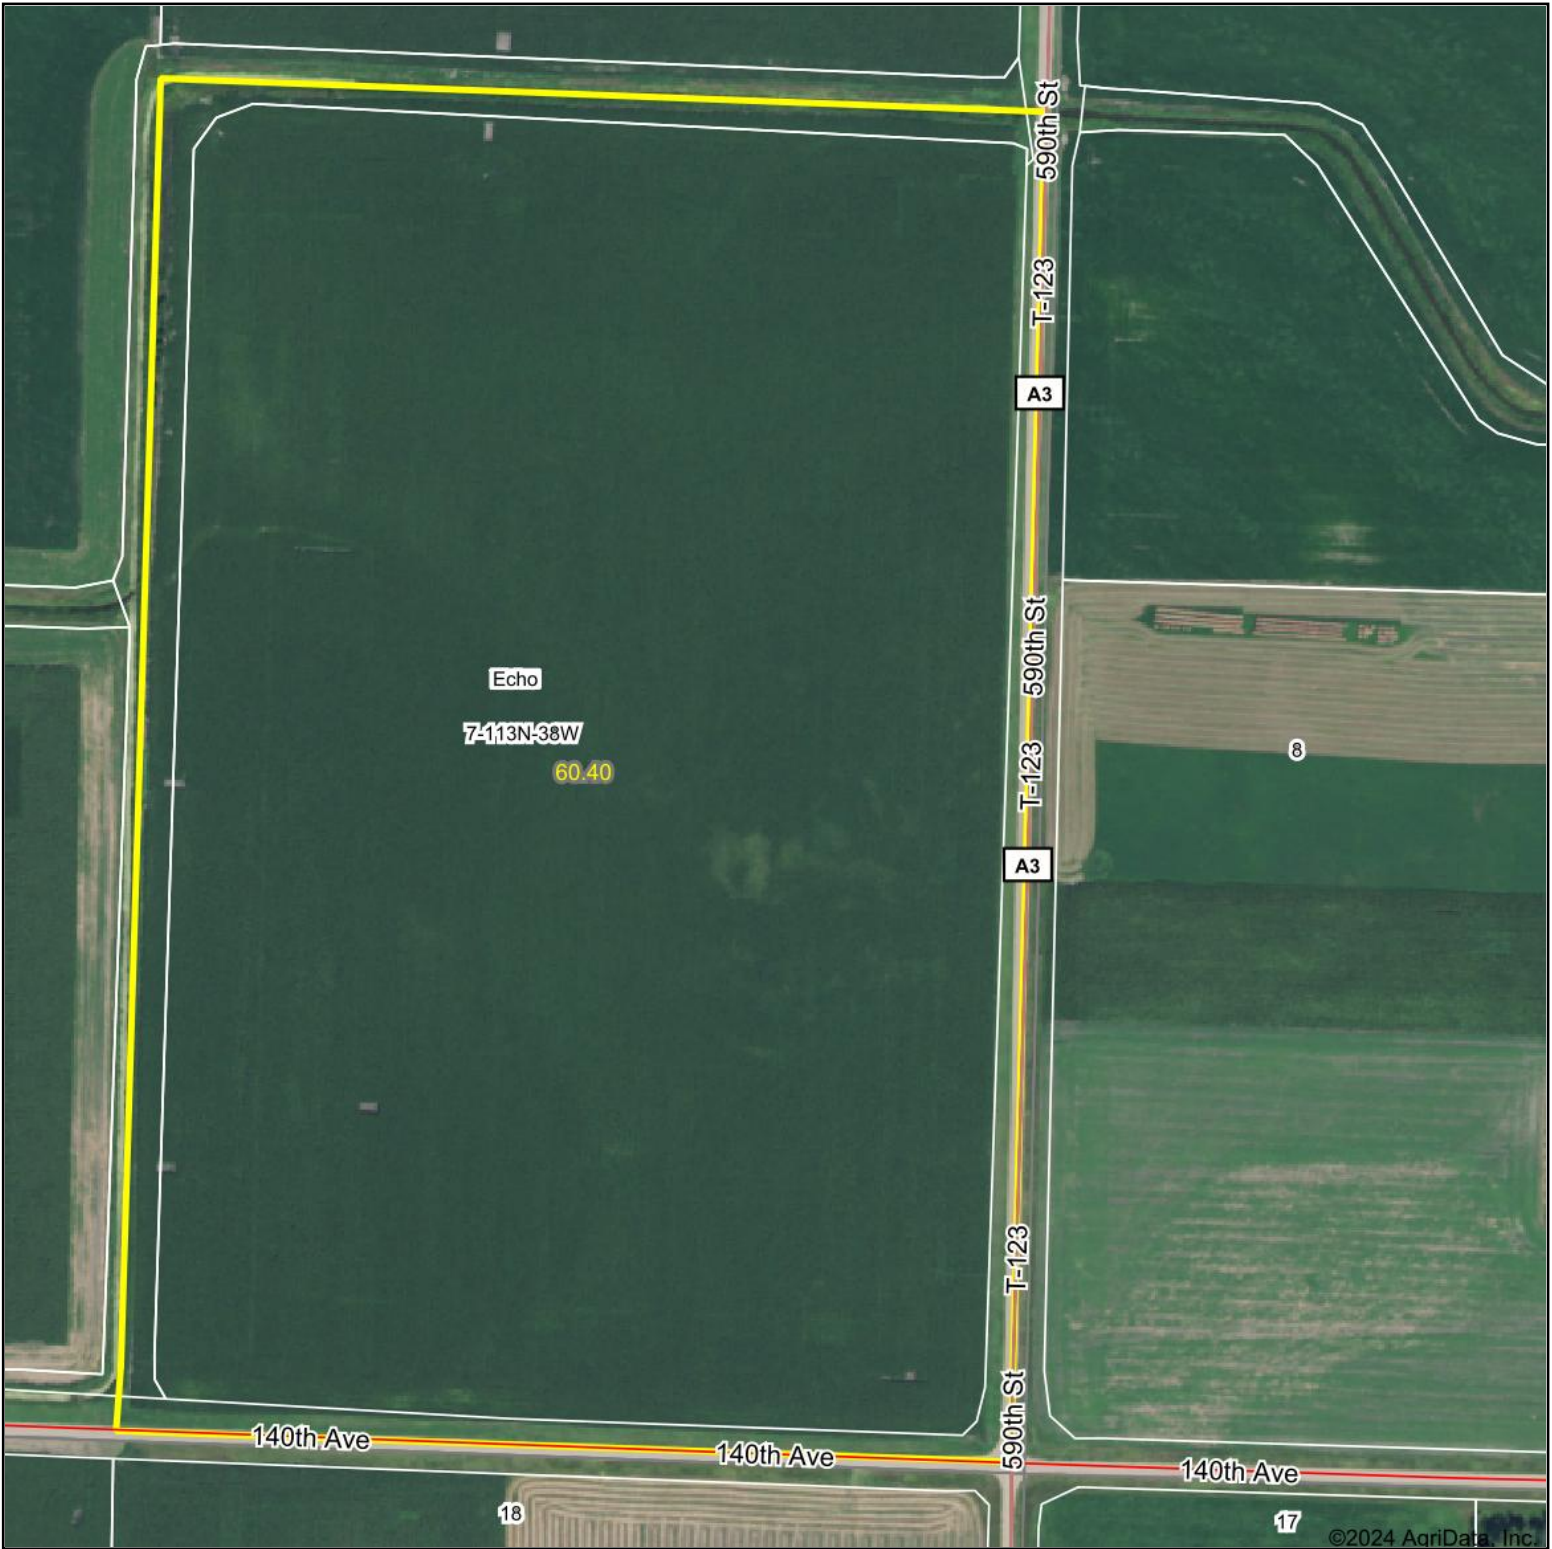

Aerial Map

Boundary Center: 44° 36' 9.8, -95° 27' 52.35

7-113N-38W
Yellow Medicine County
Minnesota

4/17/2024