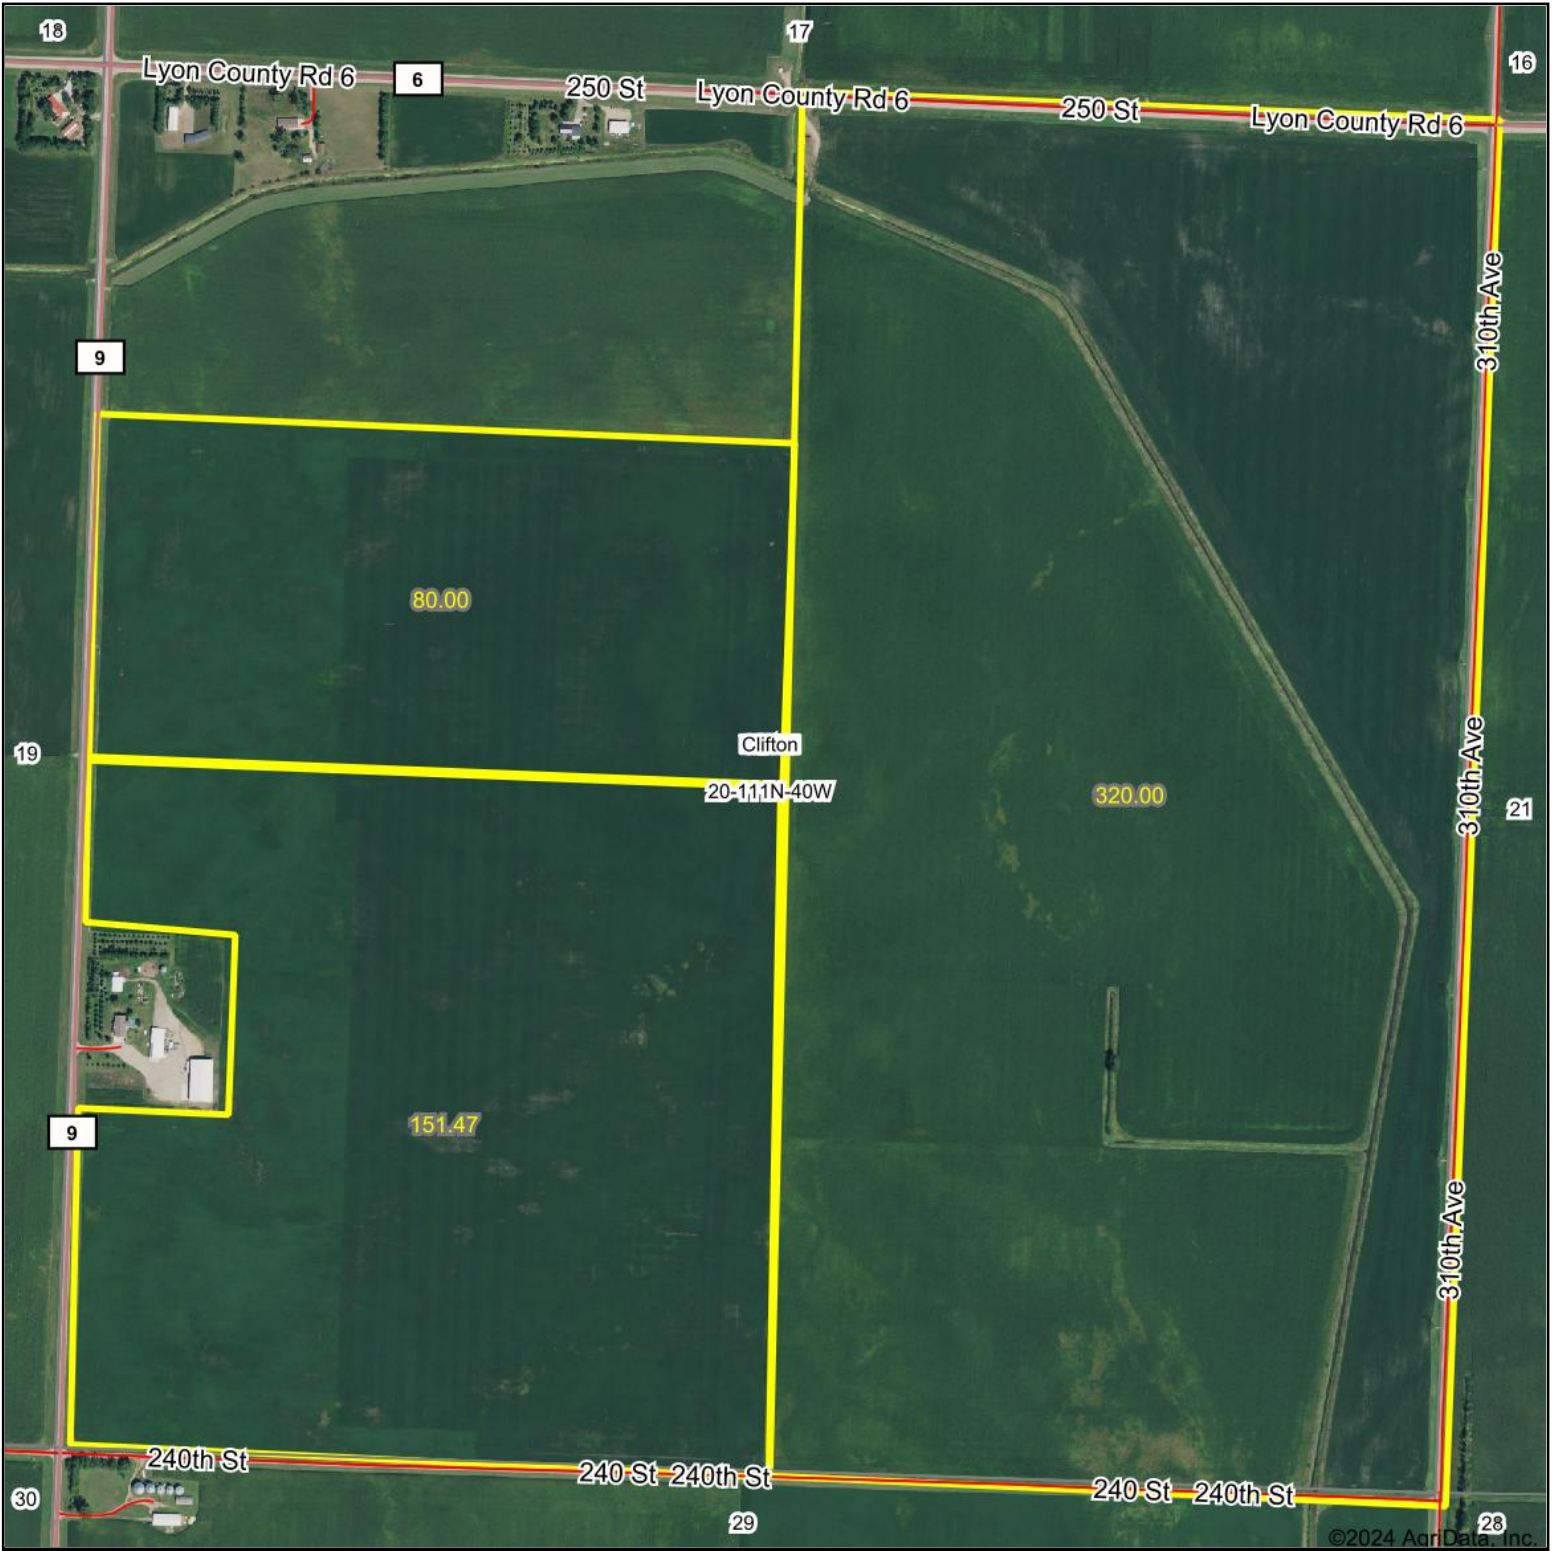

Aerial Map

Boundary Center: 44° 24' 24.14, -95° 41' 5.68

20-111N-40W
Lyon County
Minnesota

Maps Provided By:

© AgriData, Inc. 2023 www.AgriDataInc.com

5/22/2024