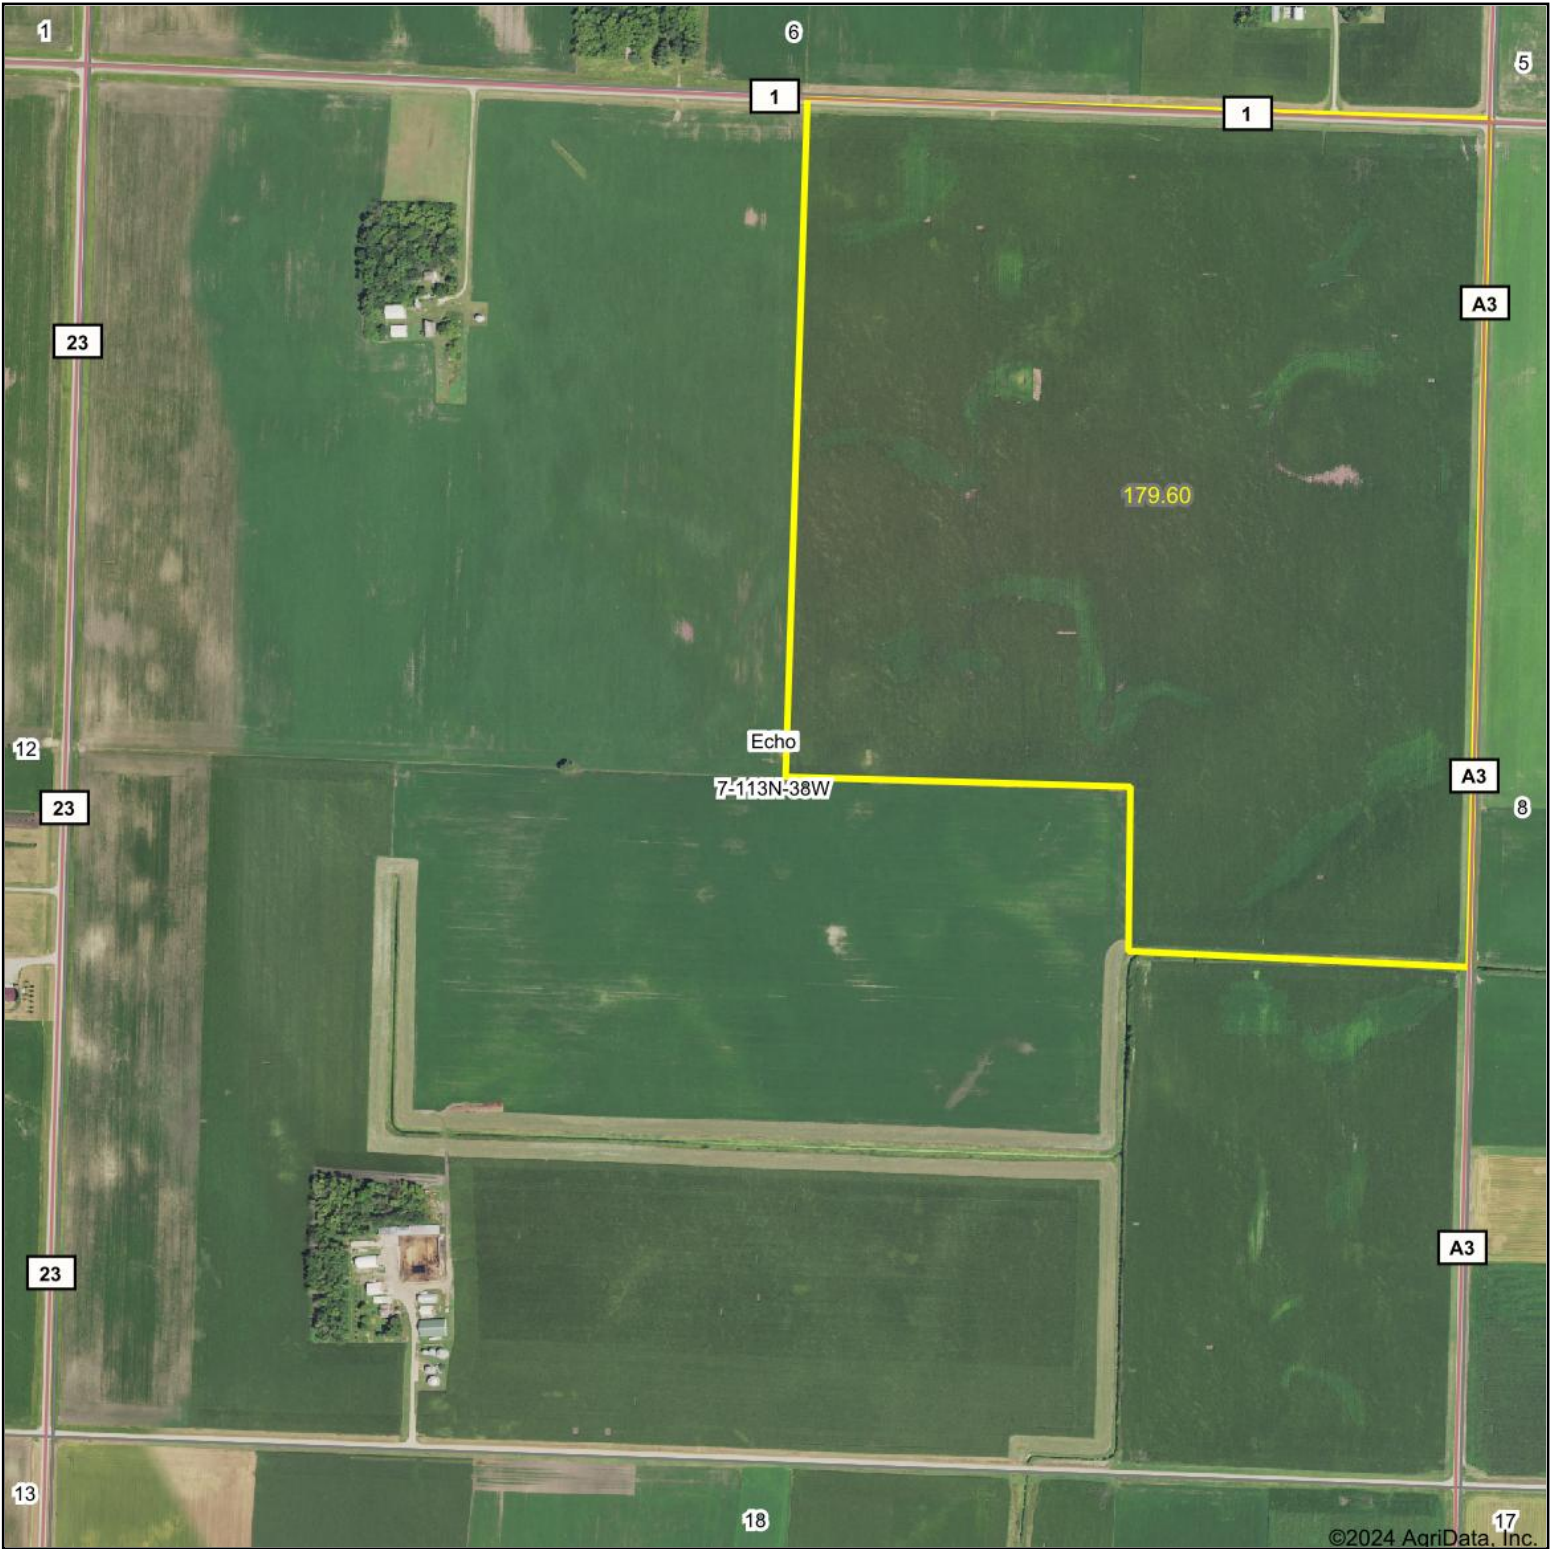

Aerial Map

Boundary Center: 44.609951, -95.467145

7-113N-38W
Yellow Medicine County
Minnesota

4/17/2024