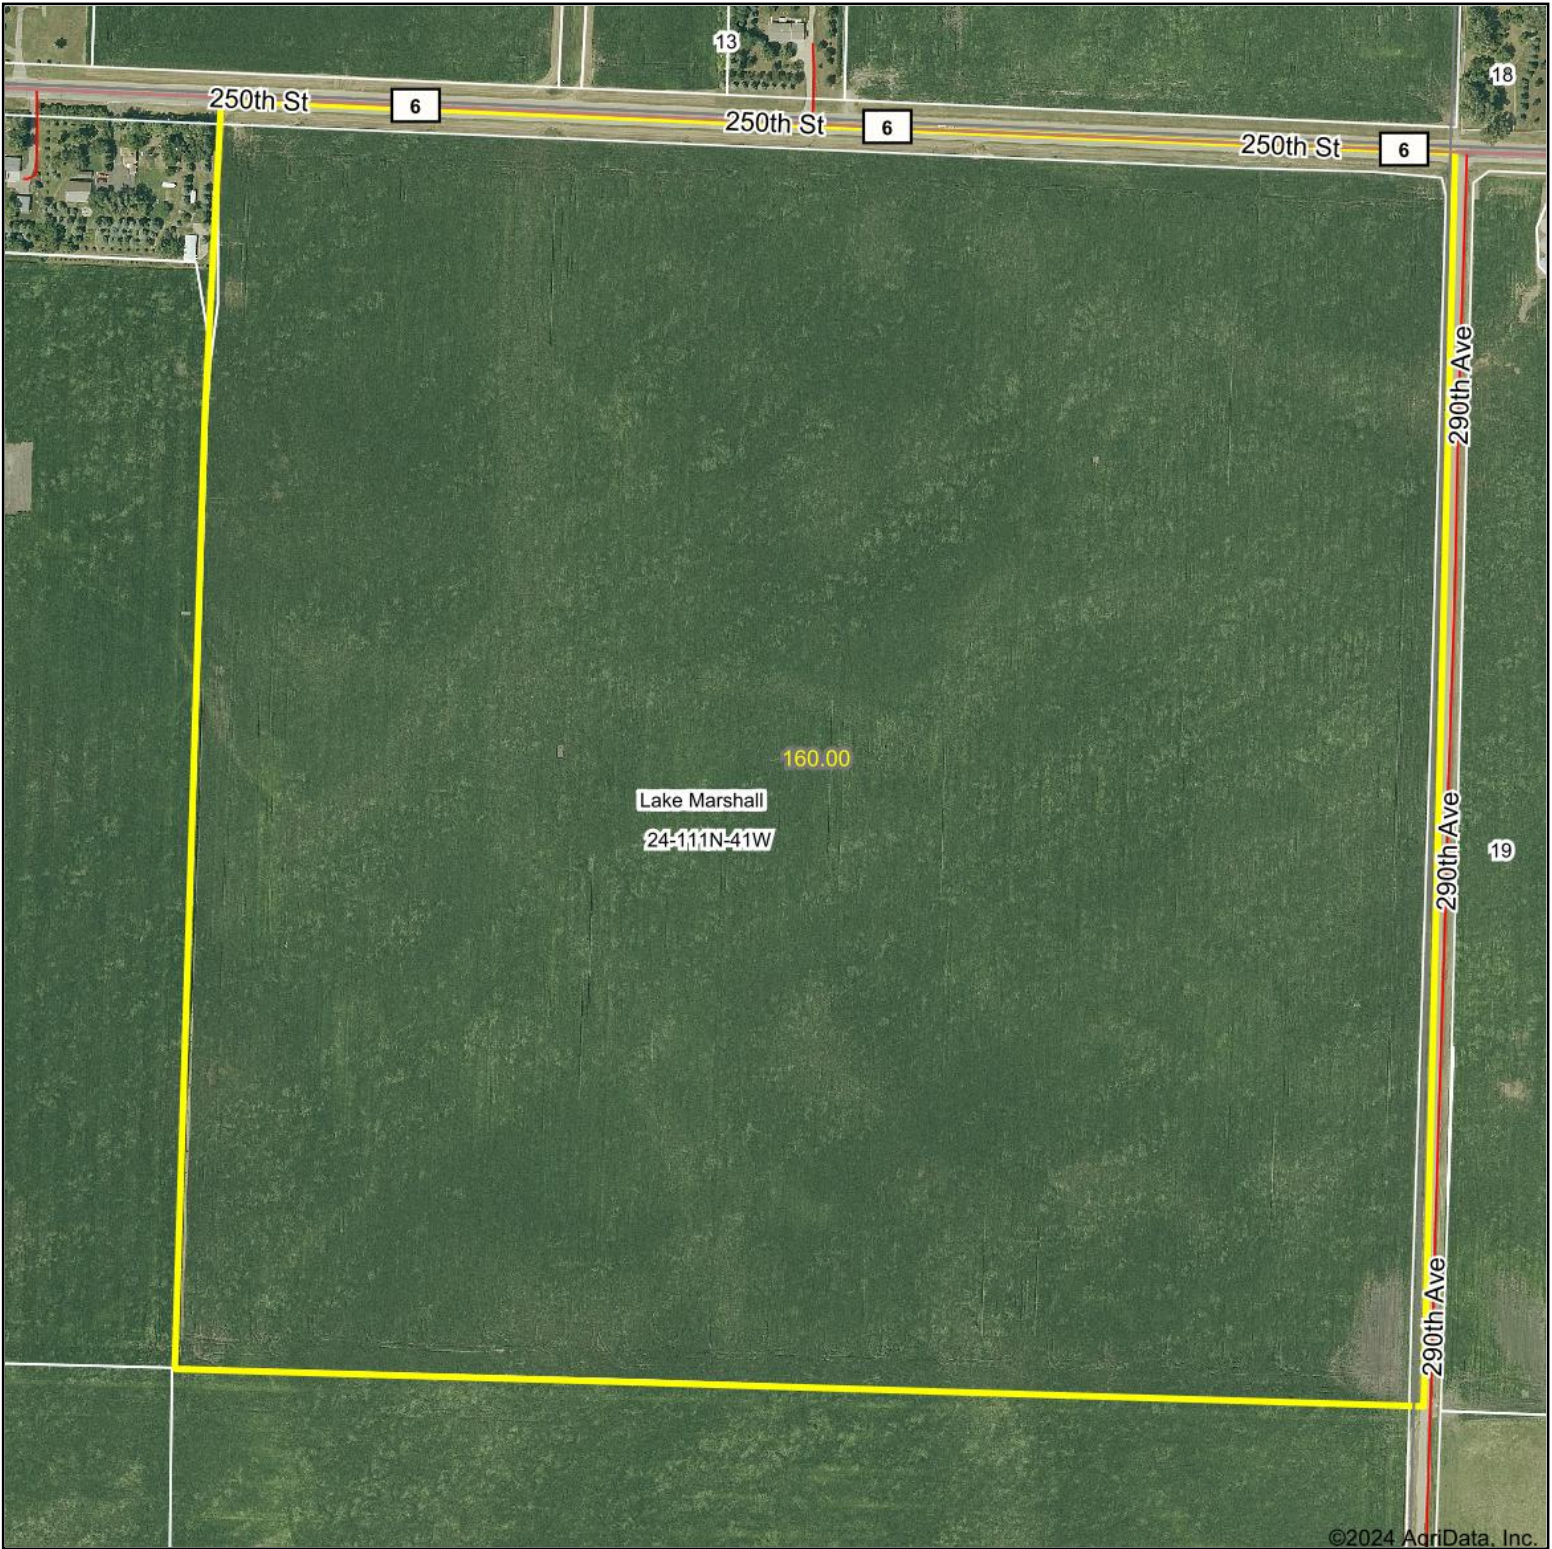

Aerial Map

Boundary Center: 44° 24' 37.78, -95° 43' 12.56

24-111N-41W
Lyon County
Minnesota

Maps Provided By:
surety
CUSTOMIZED ONLINE MAPPING
© AgriData, Inc. 2023 www.AgriDataInc.com

5/22/2024