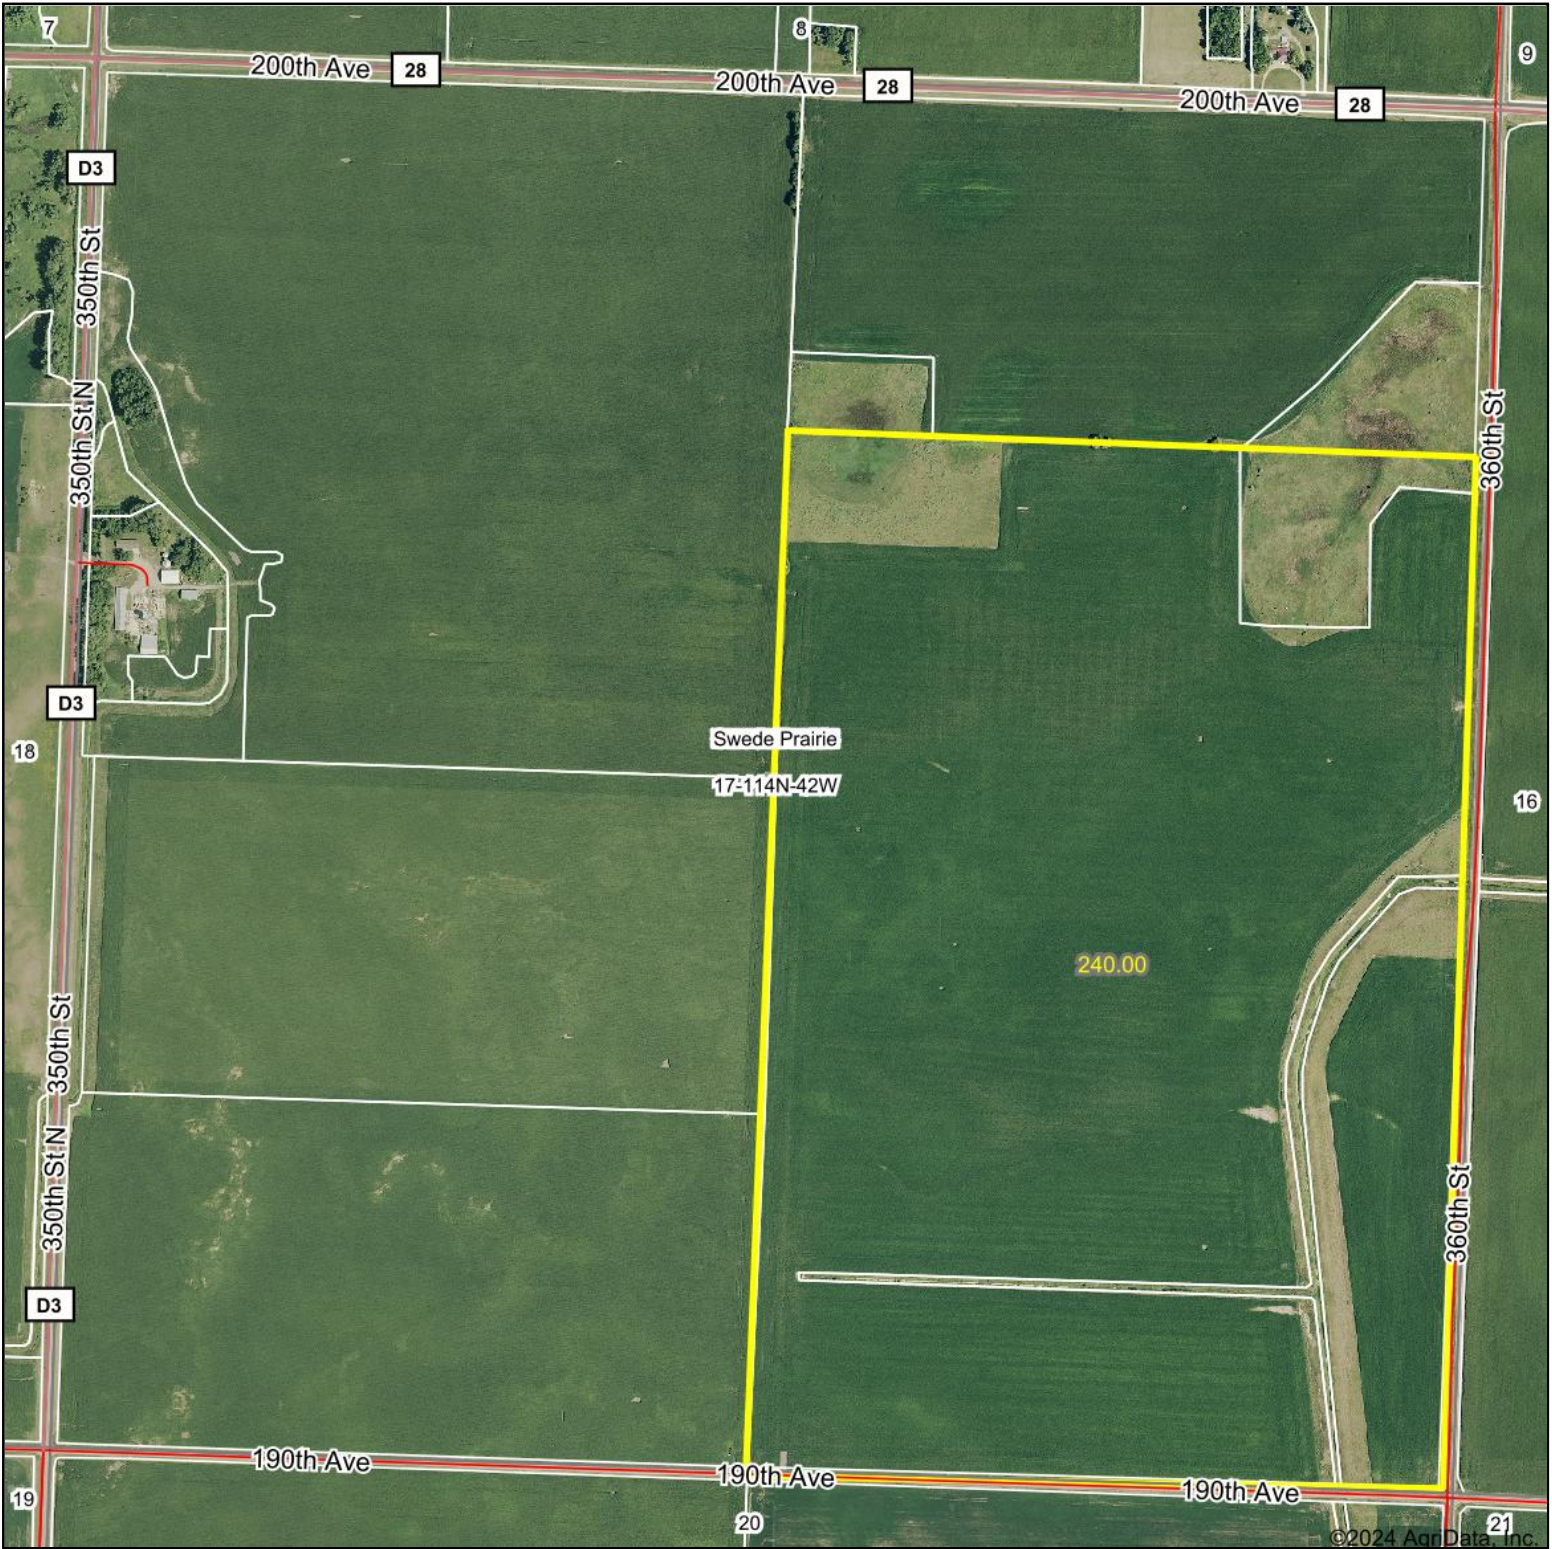

Aerial Map

Boundary Center: 44.679831, -95.936351

17-114N-42W

Yellow Medicine County
Minnesota

Maps Provided By:

© AgriData, Inc. 2023 www.AgriDataInc.com

2/19/2024

Field borders provided by Farm Service Agency as of 5/21/2008.