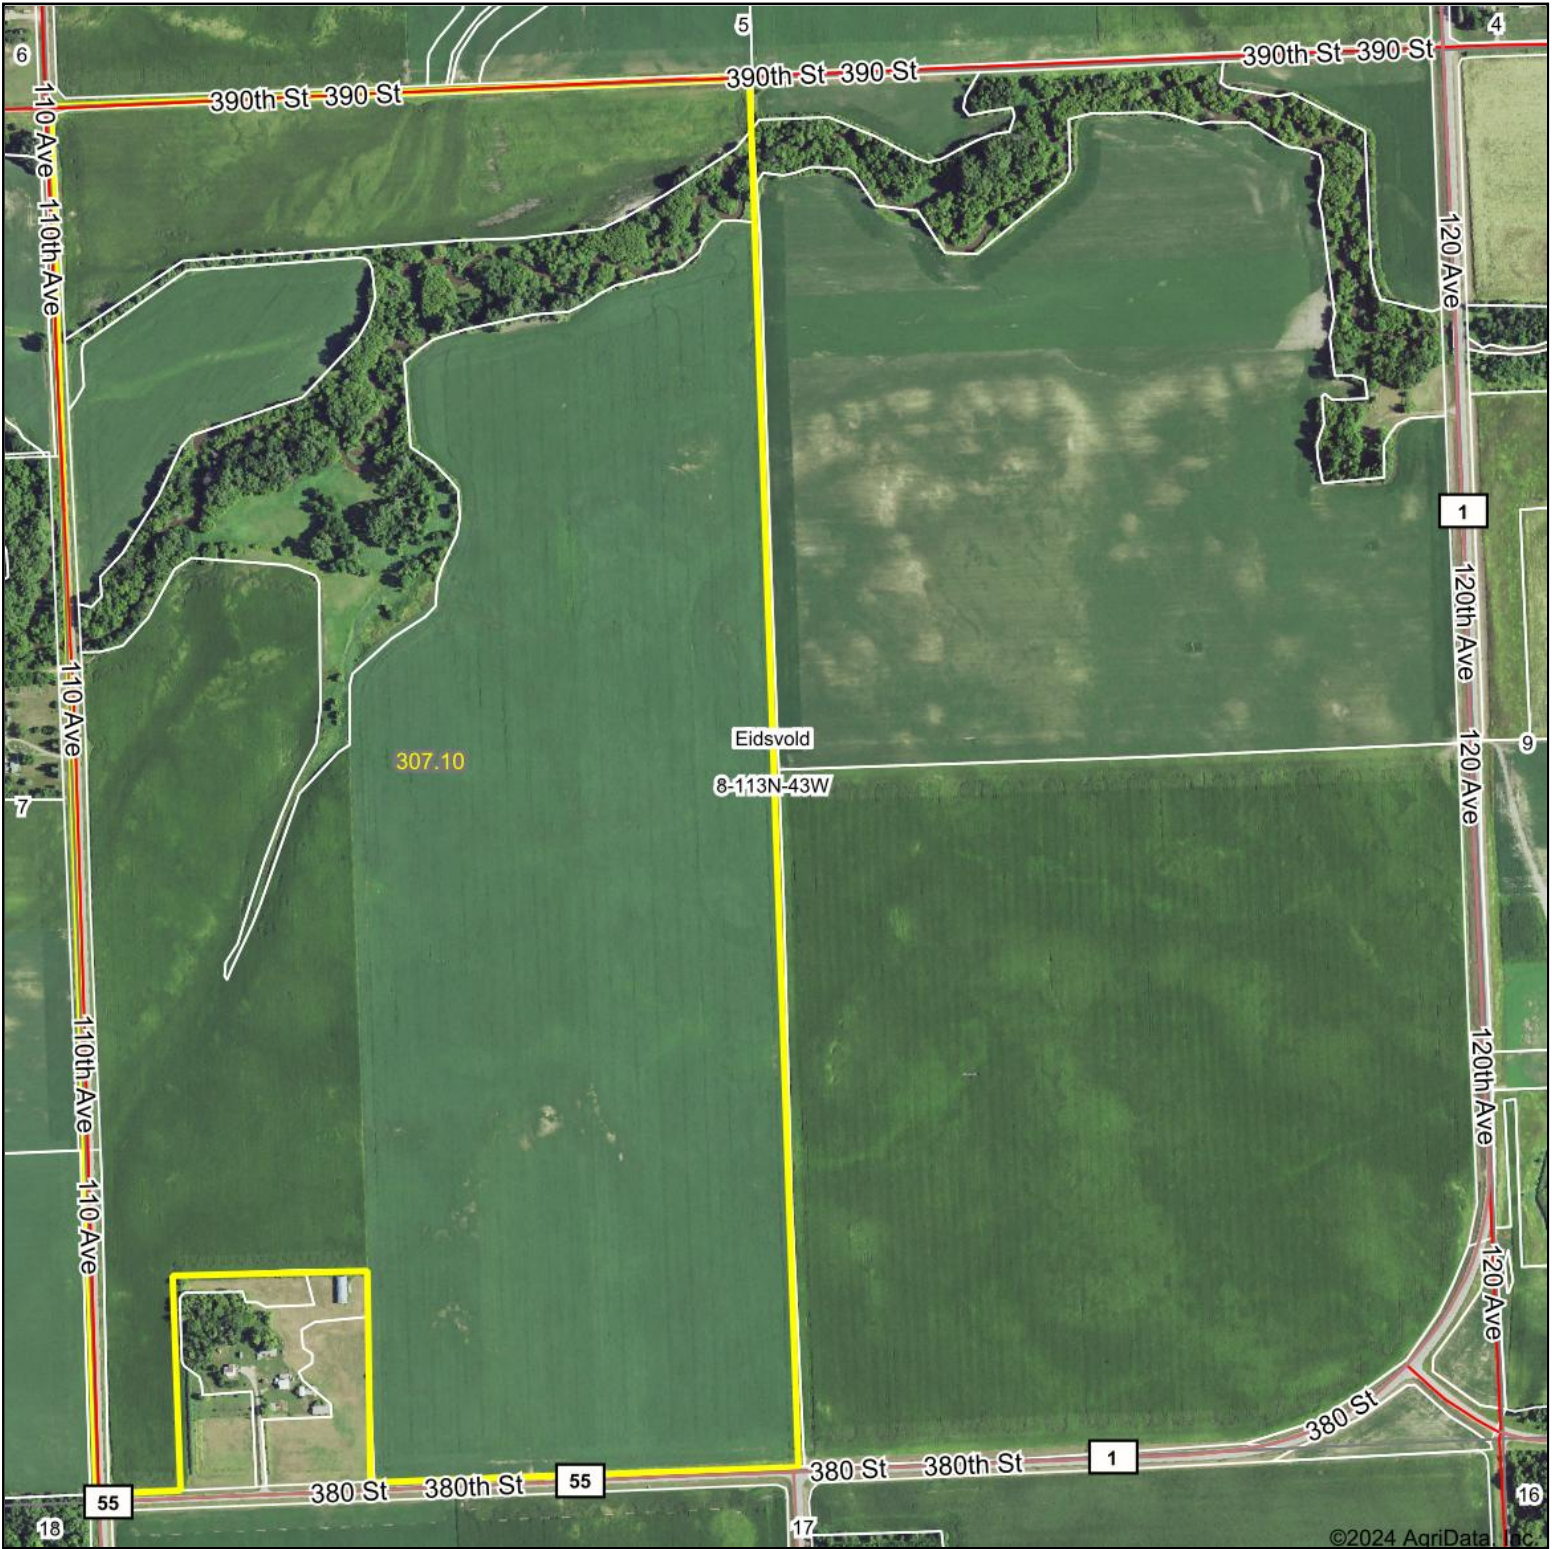

Aerial Map

©2024 AgriData, Inc.

Boundary Center: 44.608748, -96.068135

8-113N-43W
Lyon County
Minnesota

Maps Provided By:
surety
CUSTOMIZED ONLINE MAPPING
© AgriData, Inc. 2023 www.AgriDataInc.com

2/14/2024

Field borders provided by Farm Service Agency as of 5/21/2008.