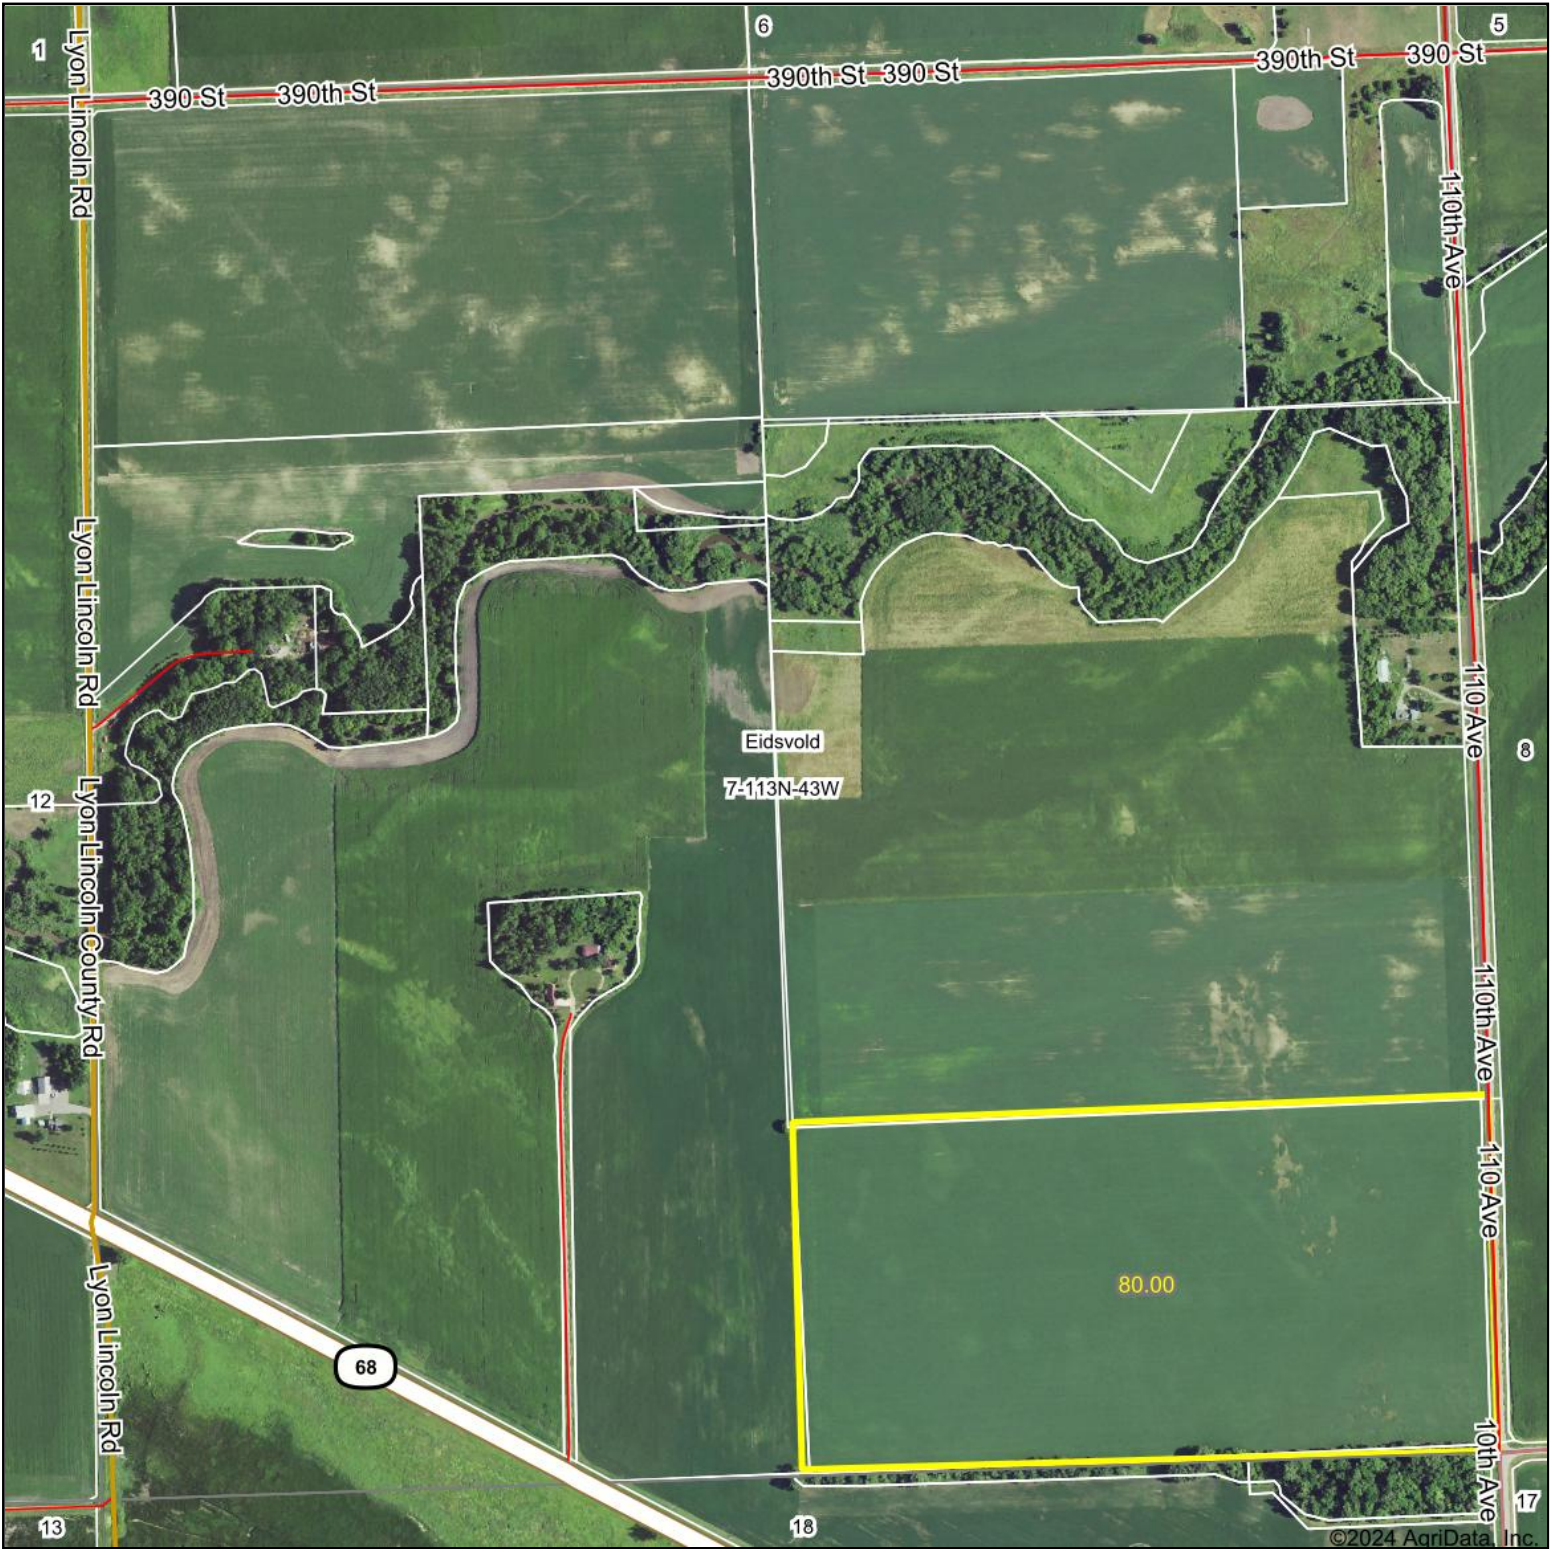

Aerial Map

©2024 AgriData, Inc.

Boundary Center: 44.603296, -96.078254

7-113N-43W
Lyon County
Minnesota

Maps Provided By:

© AgriData, Inc. 2023 www.AgriDataInc.com

2/14/2024

Field borders provided by Farm Service Agency as of 5/21/2008.