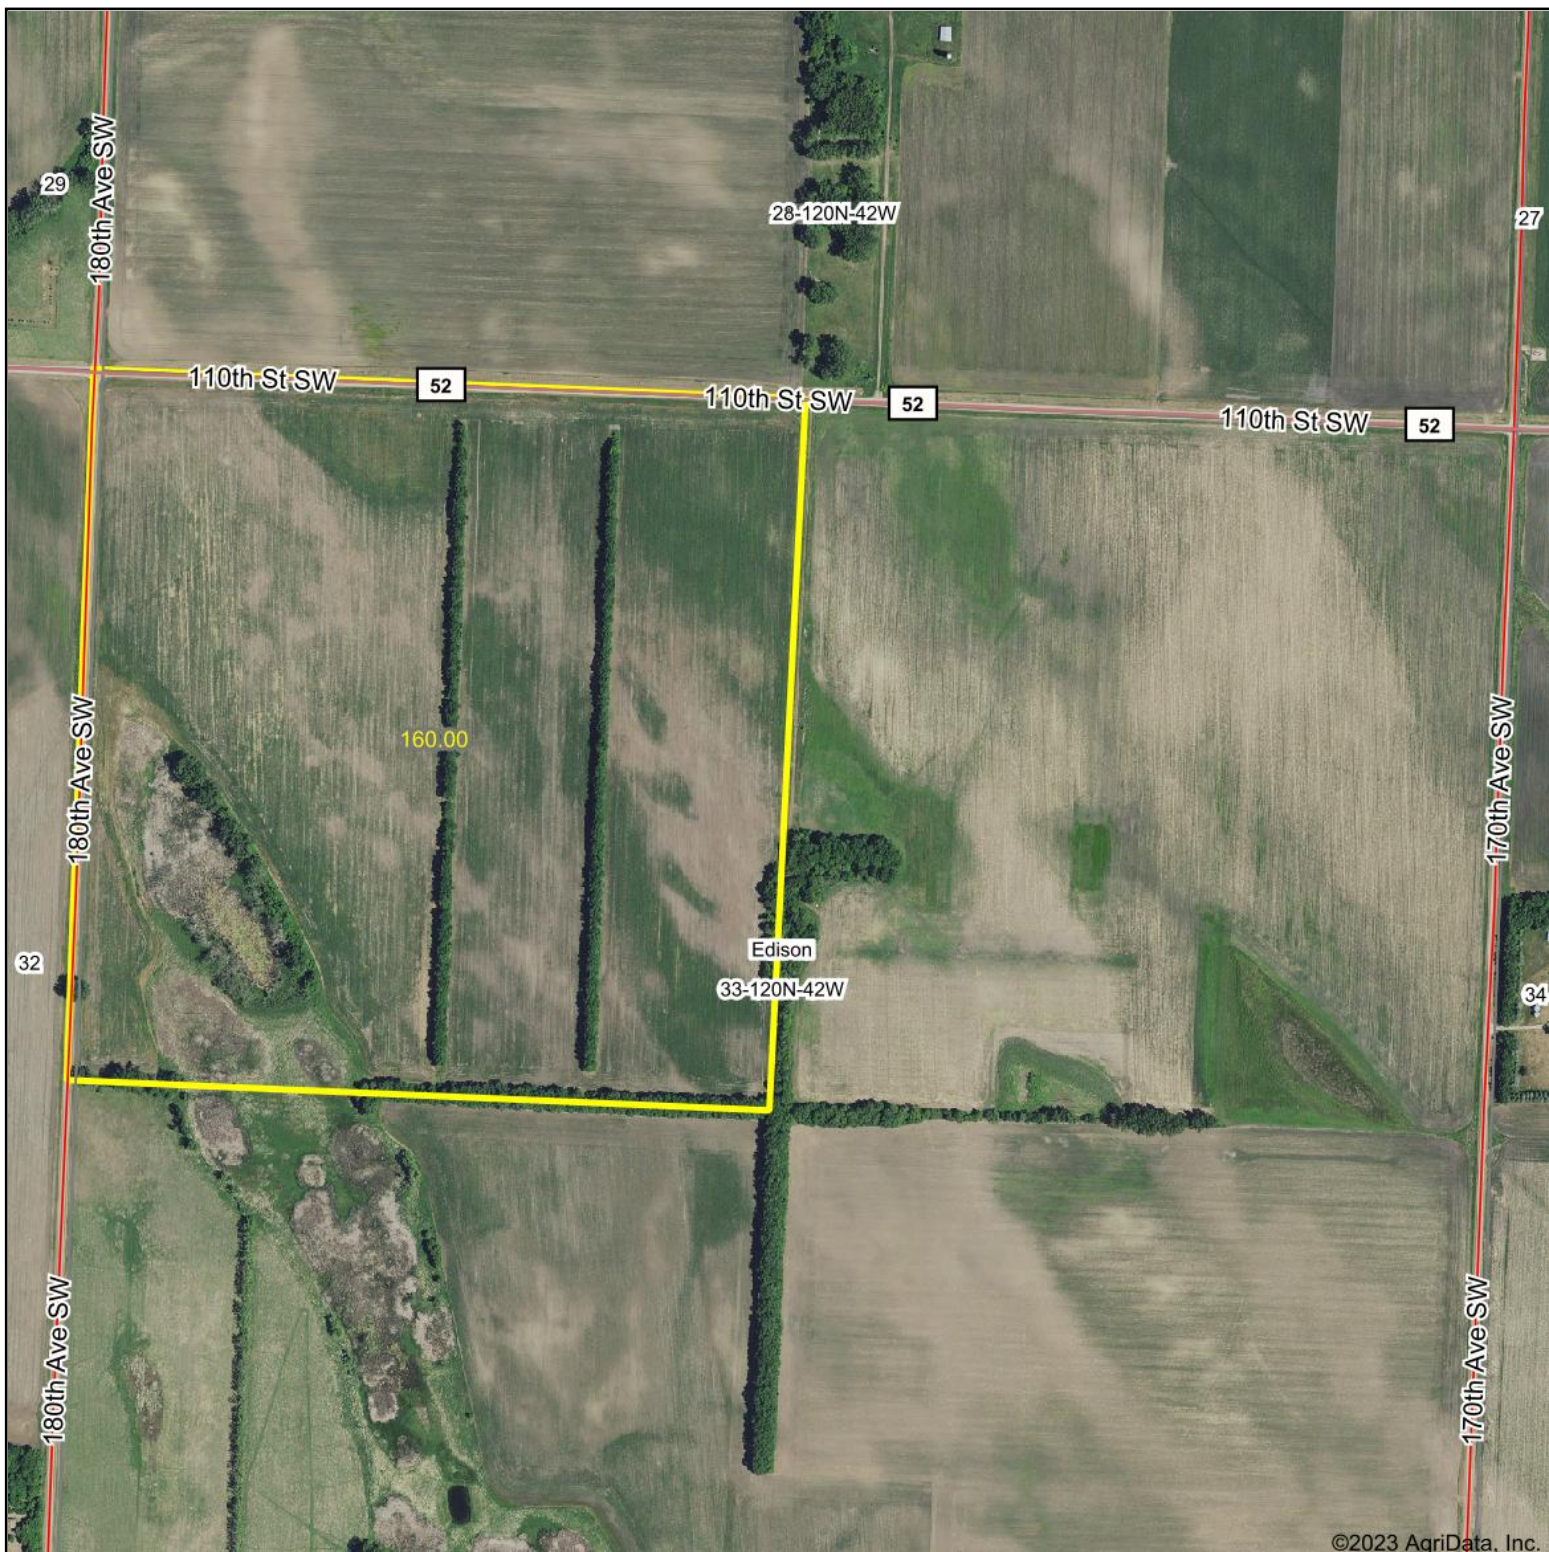

Parcel 1 Aerial Map

©2023 AgriData, Inc.

Boundary Center: 45.162698, -95.934566

33-120N-42W
Swift County
Minnesota

Maps Provided By:
surety
CUSTOMIZED ONLINE MAPPING
© AgriData, Inc. 2023 www.AgriDataInc.com