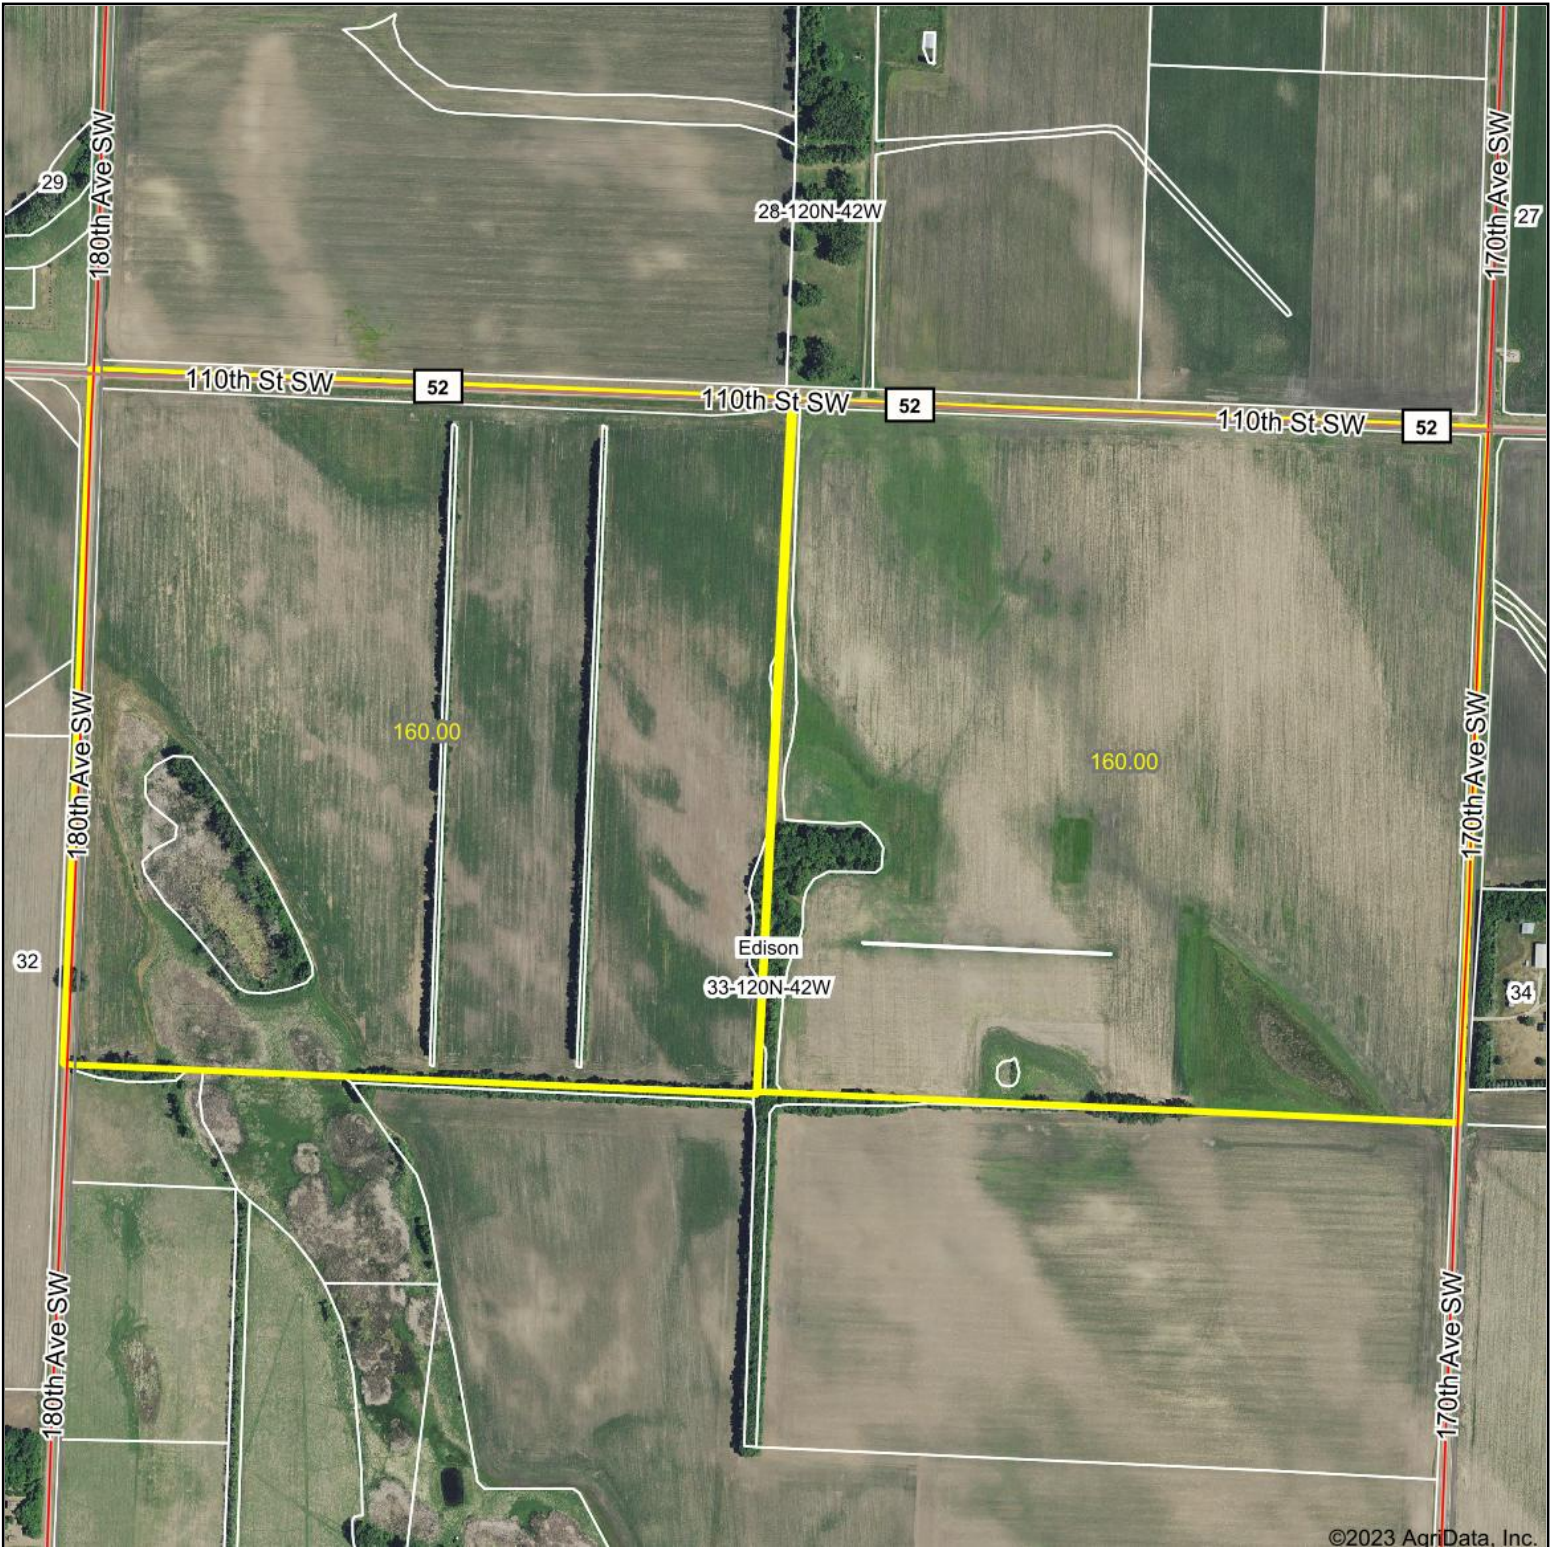

Aerial Map

Boundary Center: 45.162715, -95.929475

33-120N-42W
Swift County
Minnesota

Maps Provided By:
 **surety**[®]
CUSTOMIZED ONLINE MAPPING
© AgriData, Inc. 2023 www.AgriDataInc.com

12/22/2023