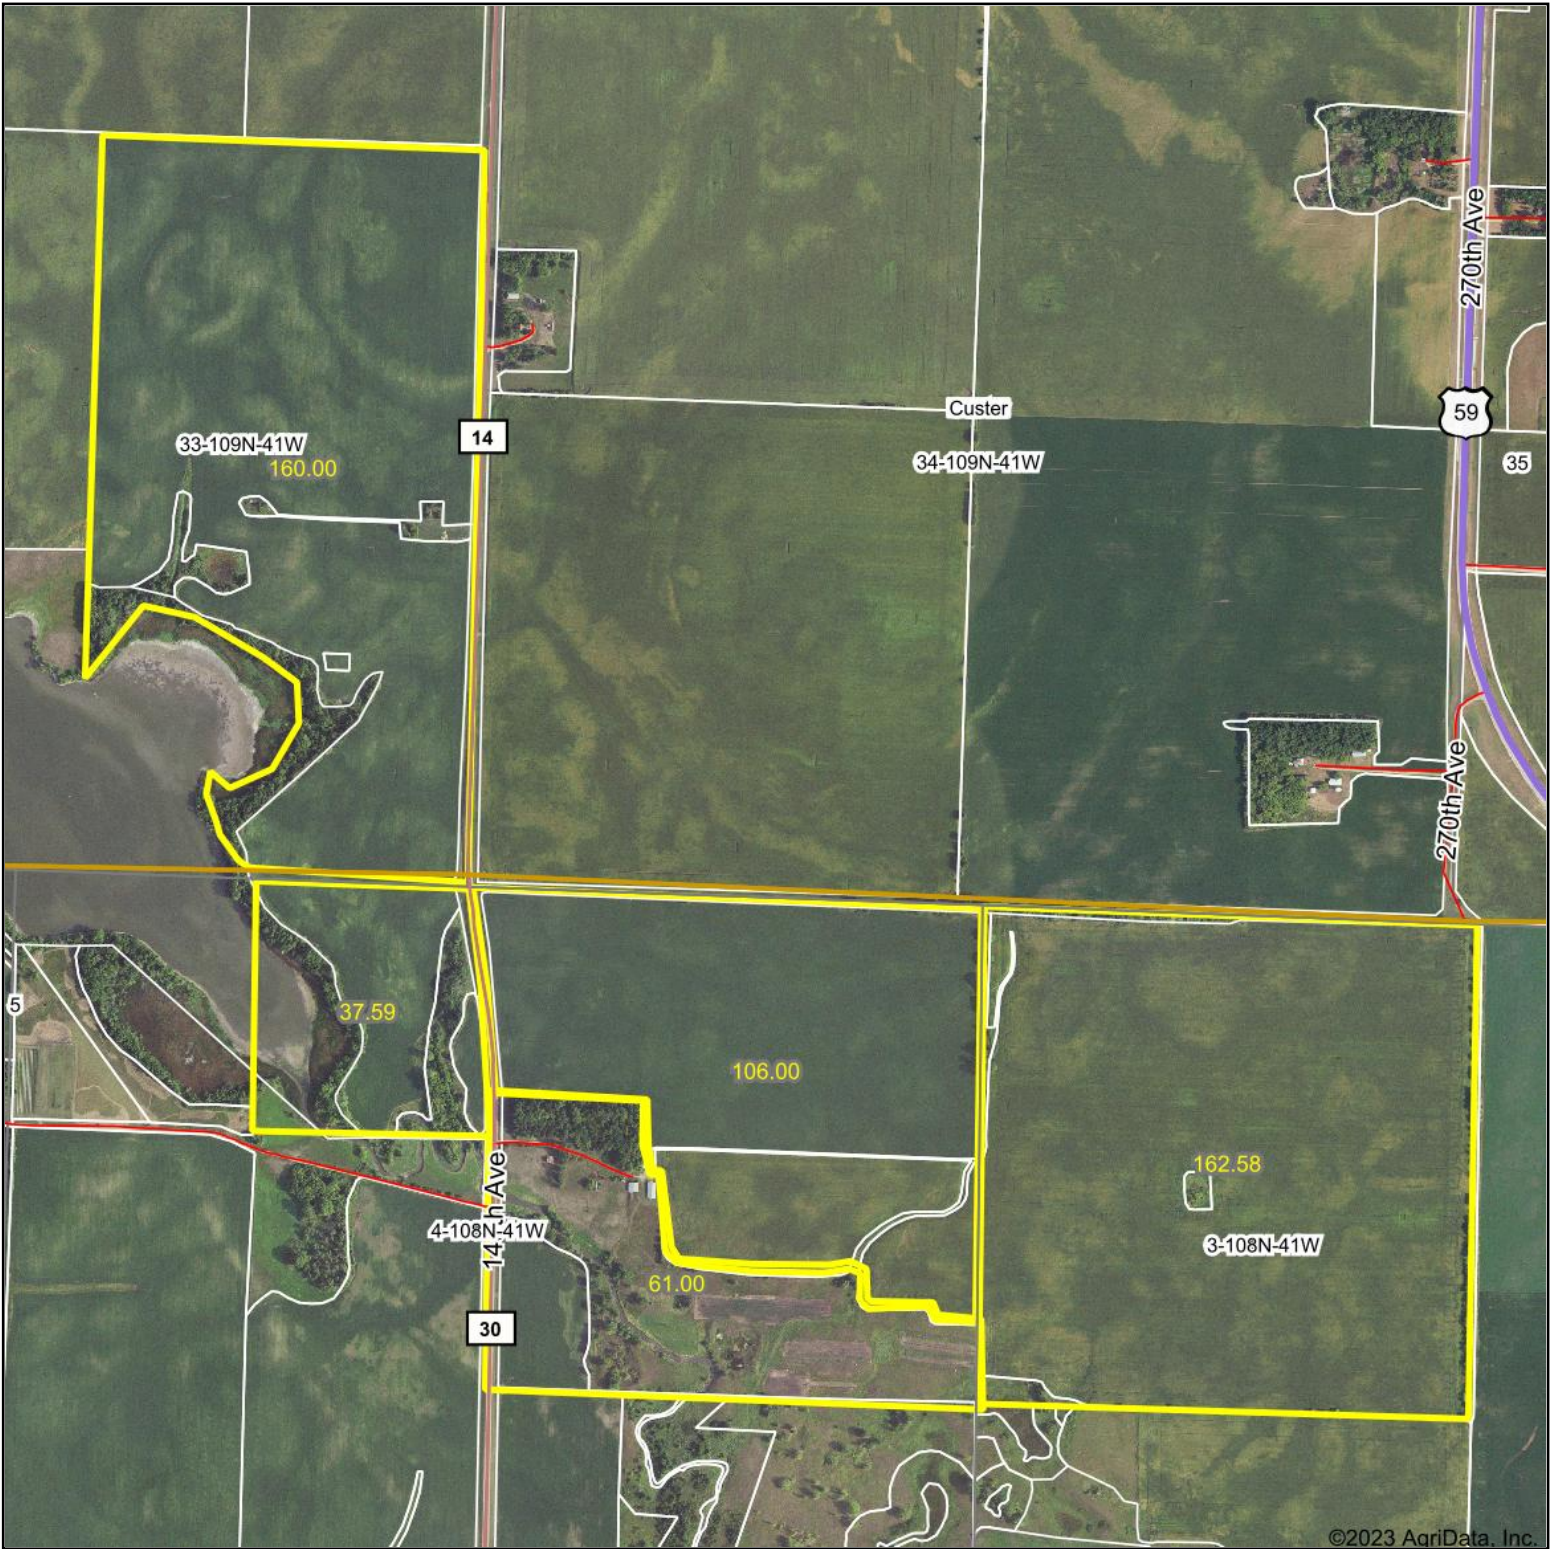

Aerial Map

©2023 AgriData, Inc.

Map Center: 44° 11' 52.54, -95° 46' 7.72

34-109N-41W
Lyon County
Minnesota

5/18/2023

Maps Provided By:

© AgriData, Inc. 2023 www.AgriDataInc.com

Field borders provided by Farm Service Agency as of 5/21/2008.