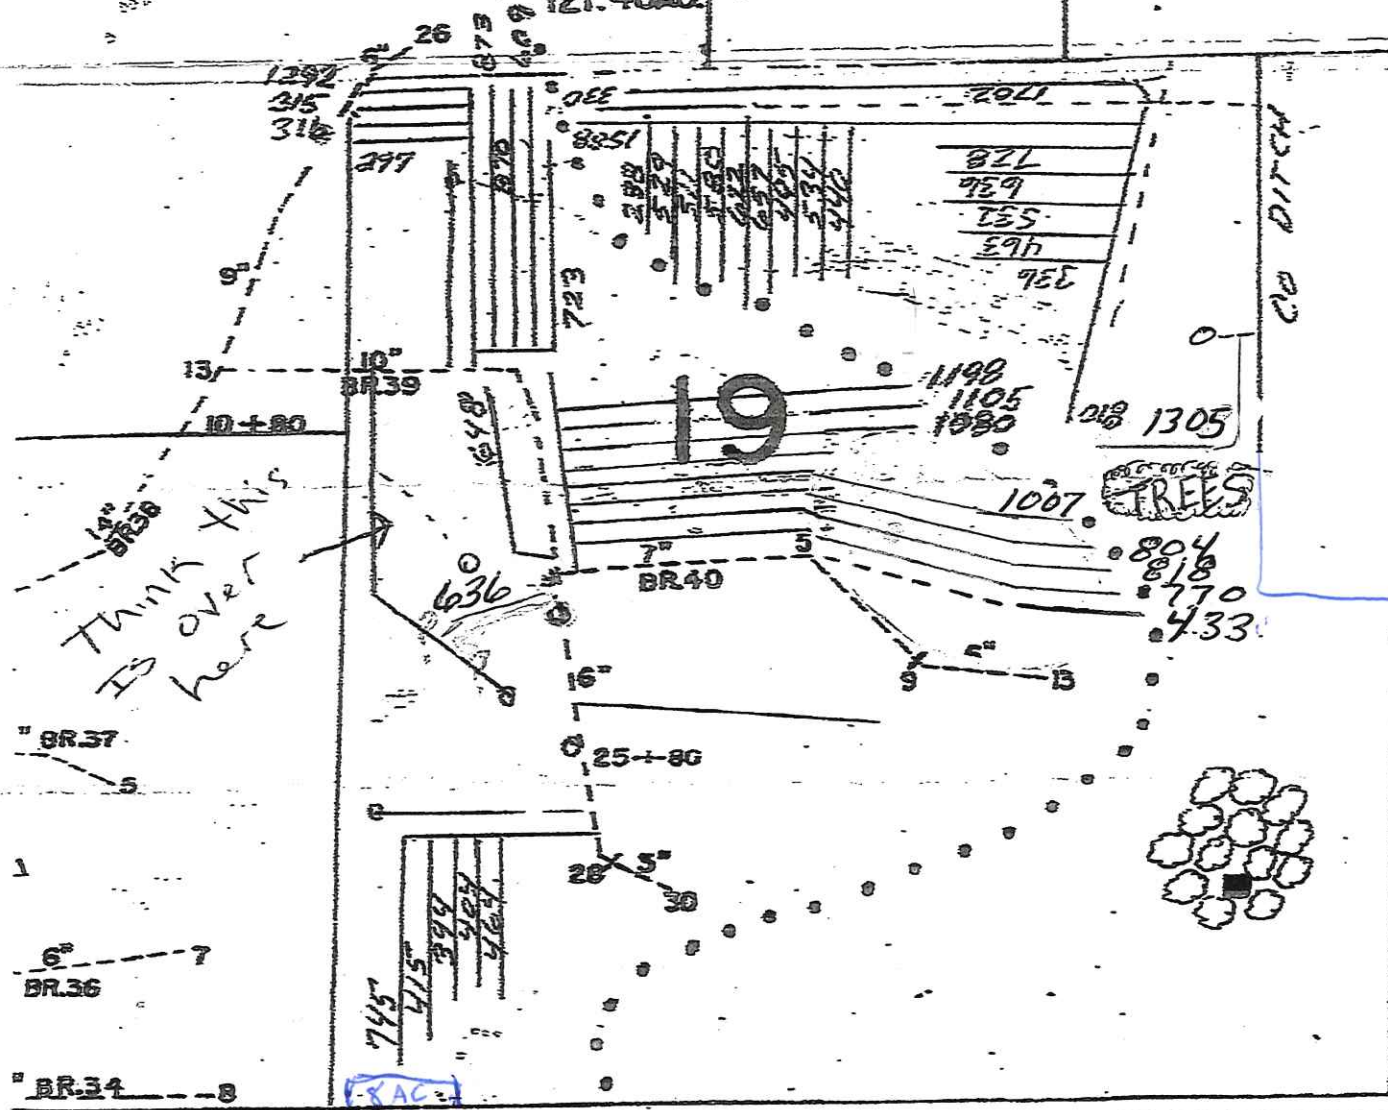

FALL 2008 28697'-5"

CLARENCE E. BRATSCH 121.48AC.

HENRY P. FRANK 40AC.

CHAS. BRIETKREUTZ

THINK THIS IS OVER HERE

TREES

DITCH

BR.37

BR.36

BR.34

BR.35

XAC

BRATSCH & COMPANY

CLARENCE E.  
BRATSCH  
121.48 AC.

12+75 END

BR.2

0-319

60'-48" SC.

ANNA

19

ADELLS  
SCHROEDER  
82.04 AC.

MYRON J. & ELAINE FRANK  
360 AC.

66'-48" SC

298+35

34+60

66'-48"