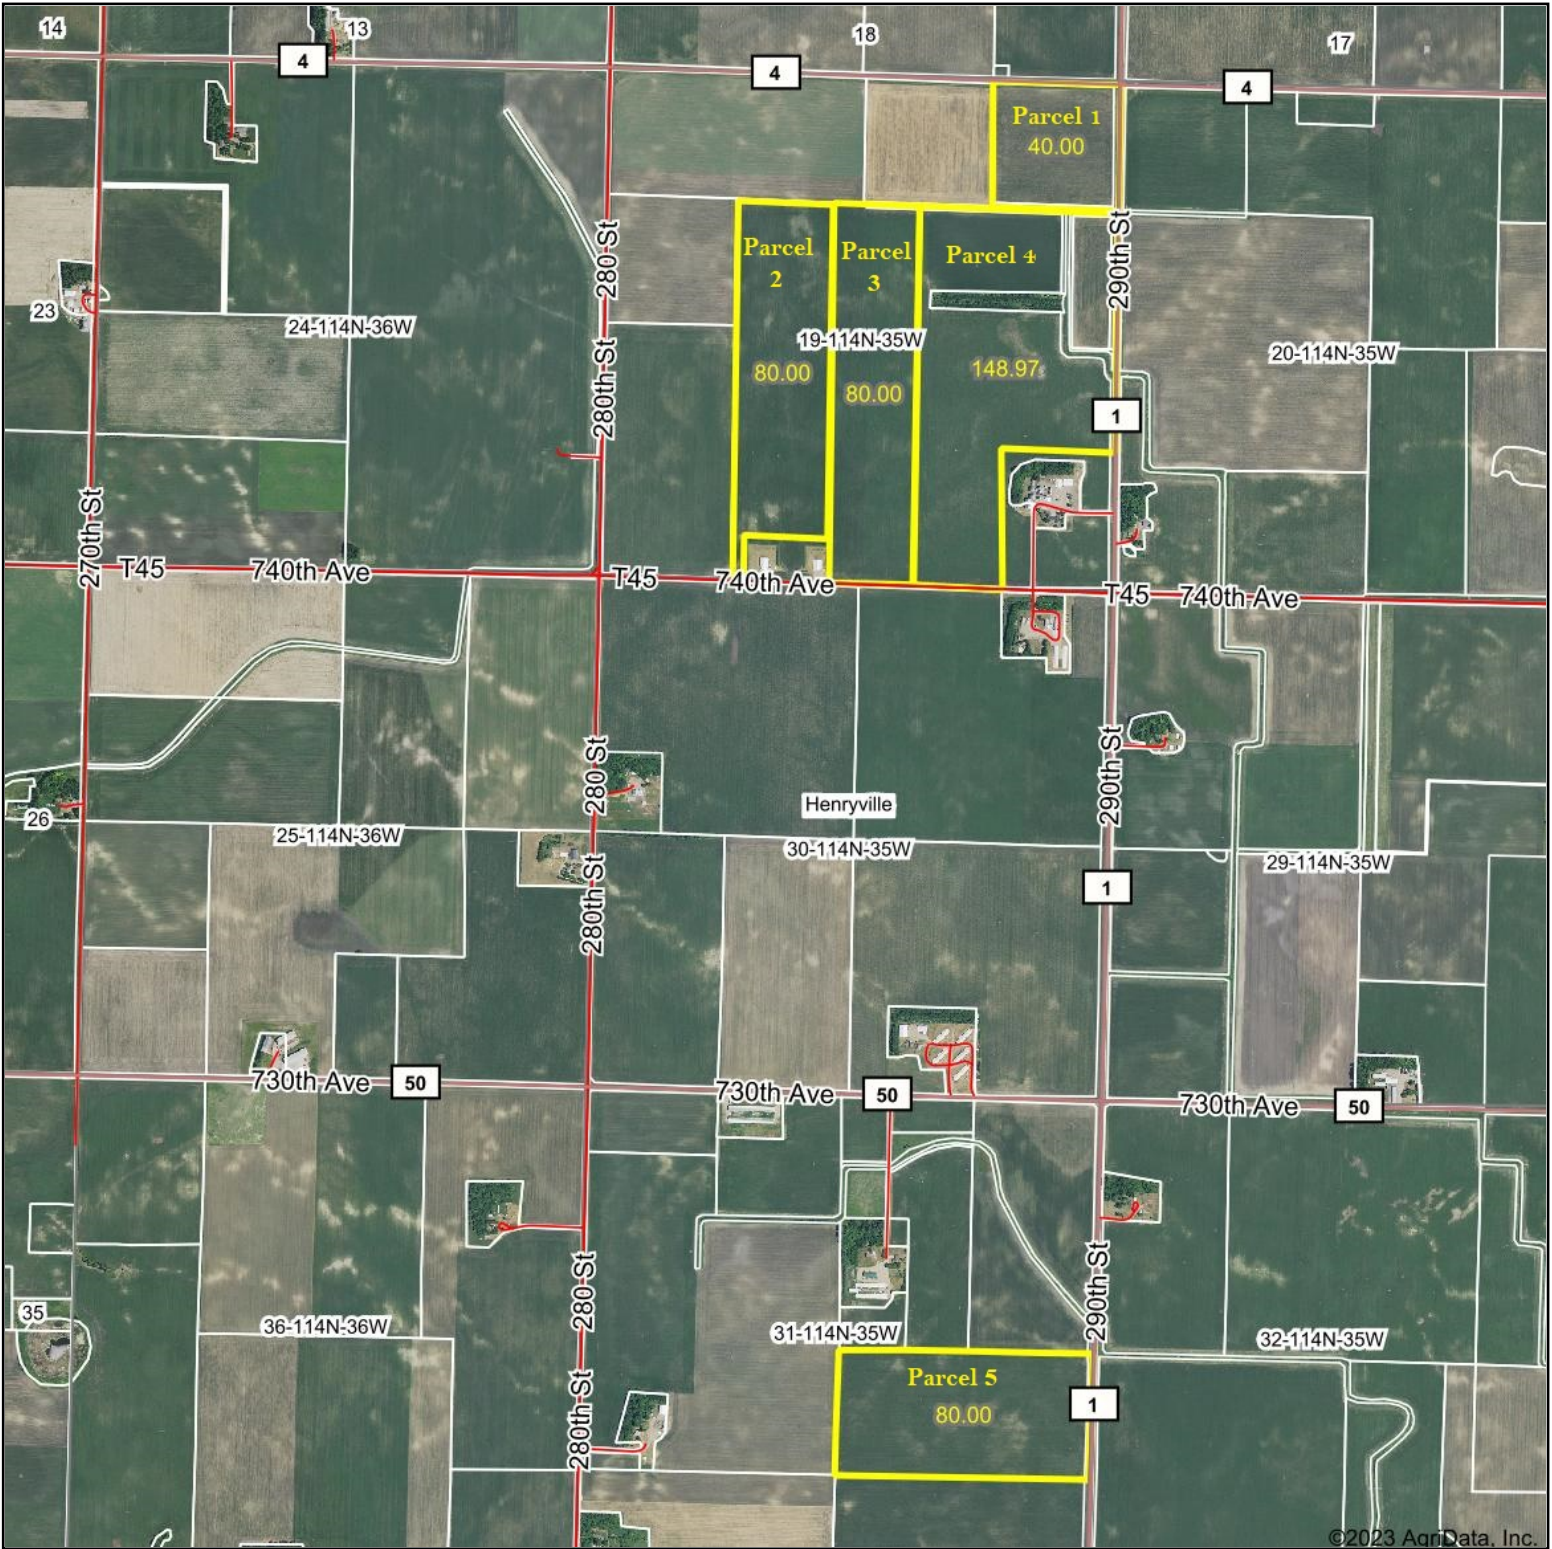

Aerial Map

©2023 AgriData, Inc.

Map Center: 44° 39' 8.41, -95° 6' 34.79

30-114N-35W
Renville County
Minnesota

1/10/2023

Maps Provided By:
surety
CUSTOMIZED ONLINE MAPPING
© AgriData, Inc. 2021 www.AgriDataInc.com

Field borders provided by Farm Service Agency as of 5/21/2008.