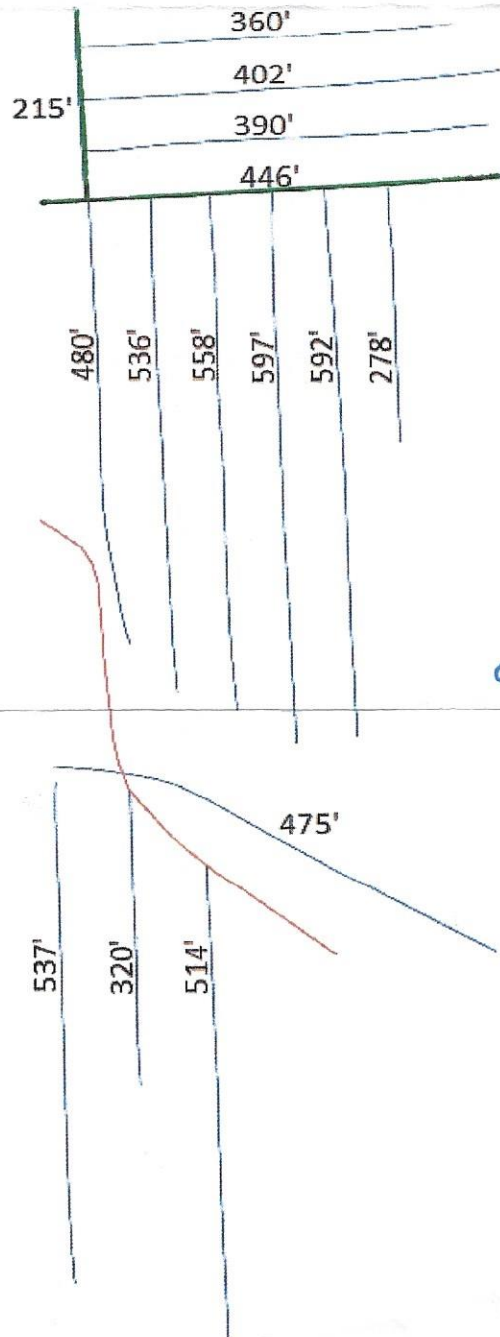

## Rock Lake 36

SWE

Fall '19

Tile Map

Green = 6" - 66'  
Blue = 5" 6,039'  
Red = Existing