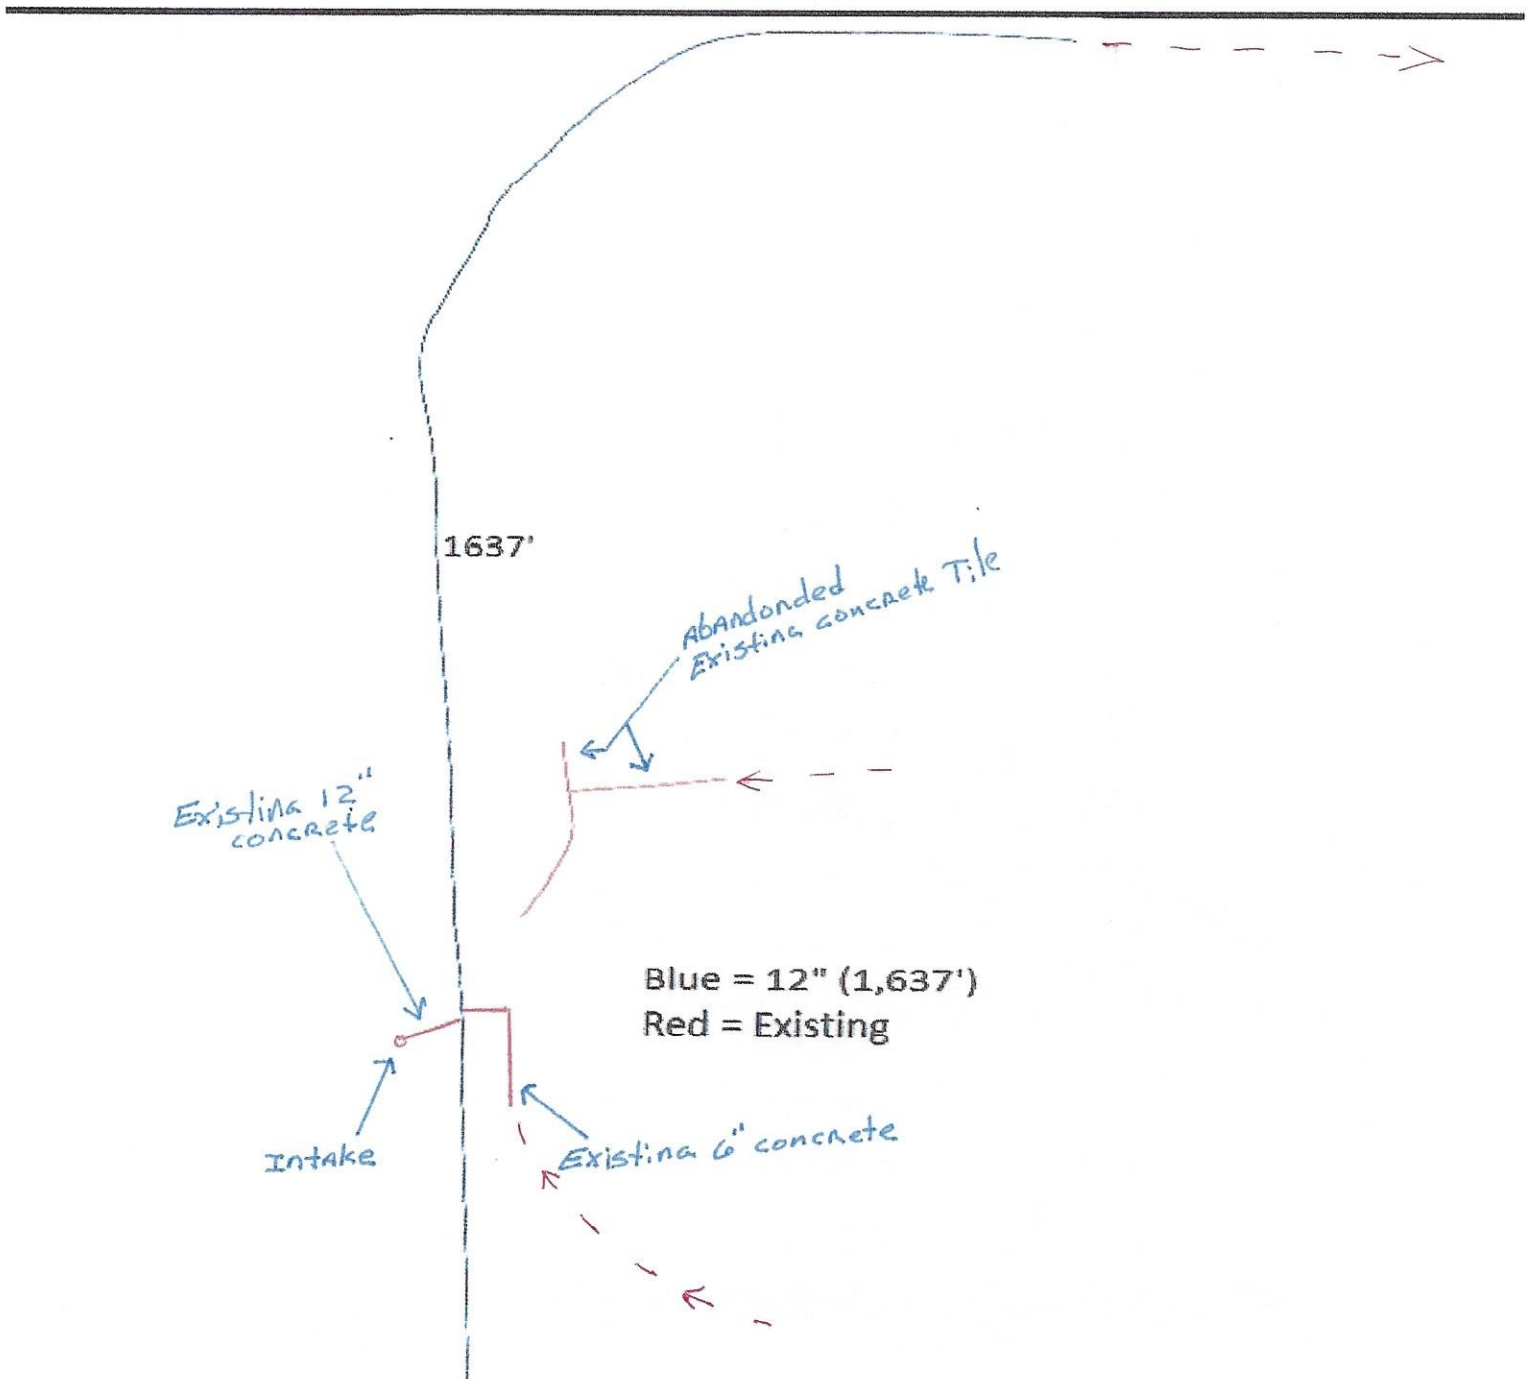

Loeck Homestead LLC

Rock Lake 36

SWE

Fall '17

Tile Map