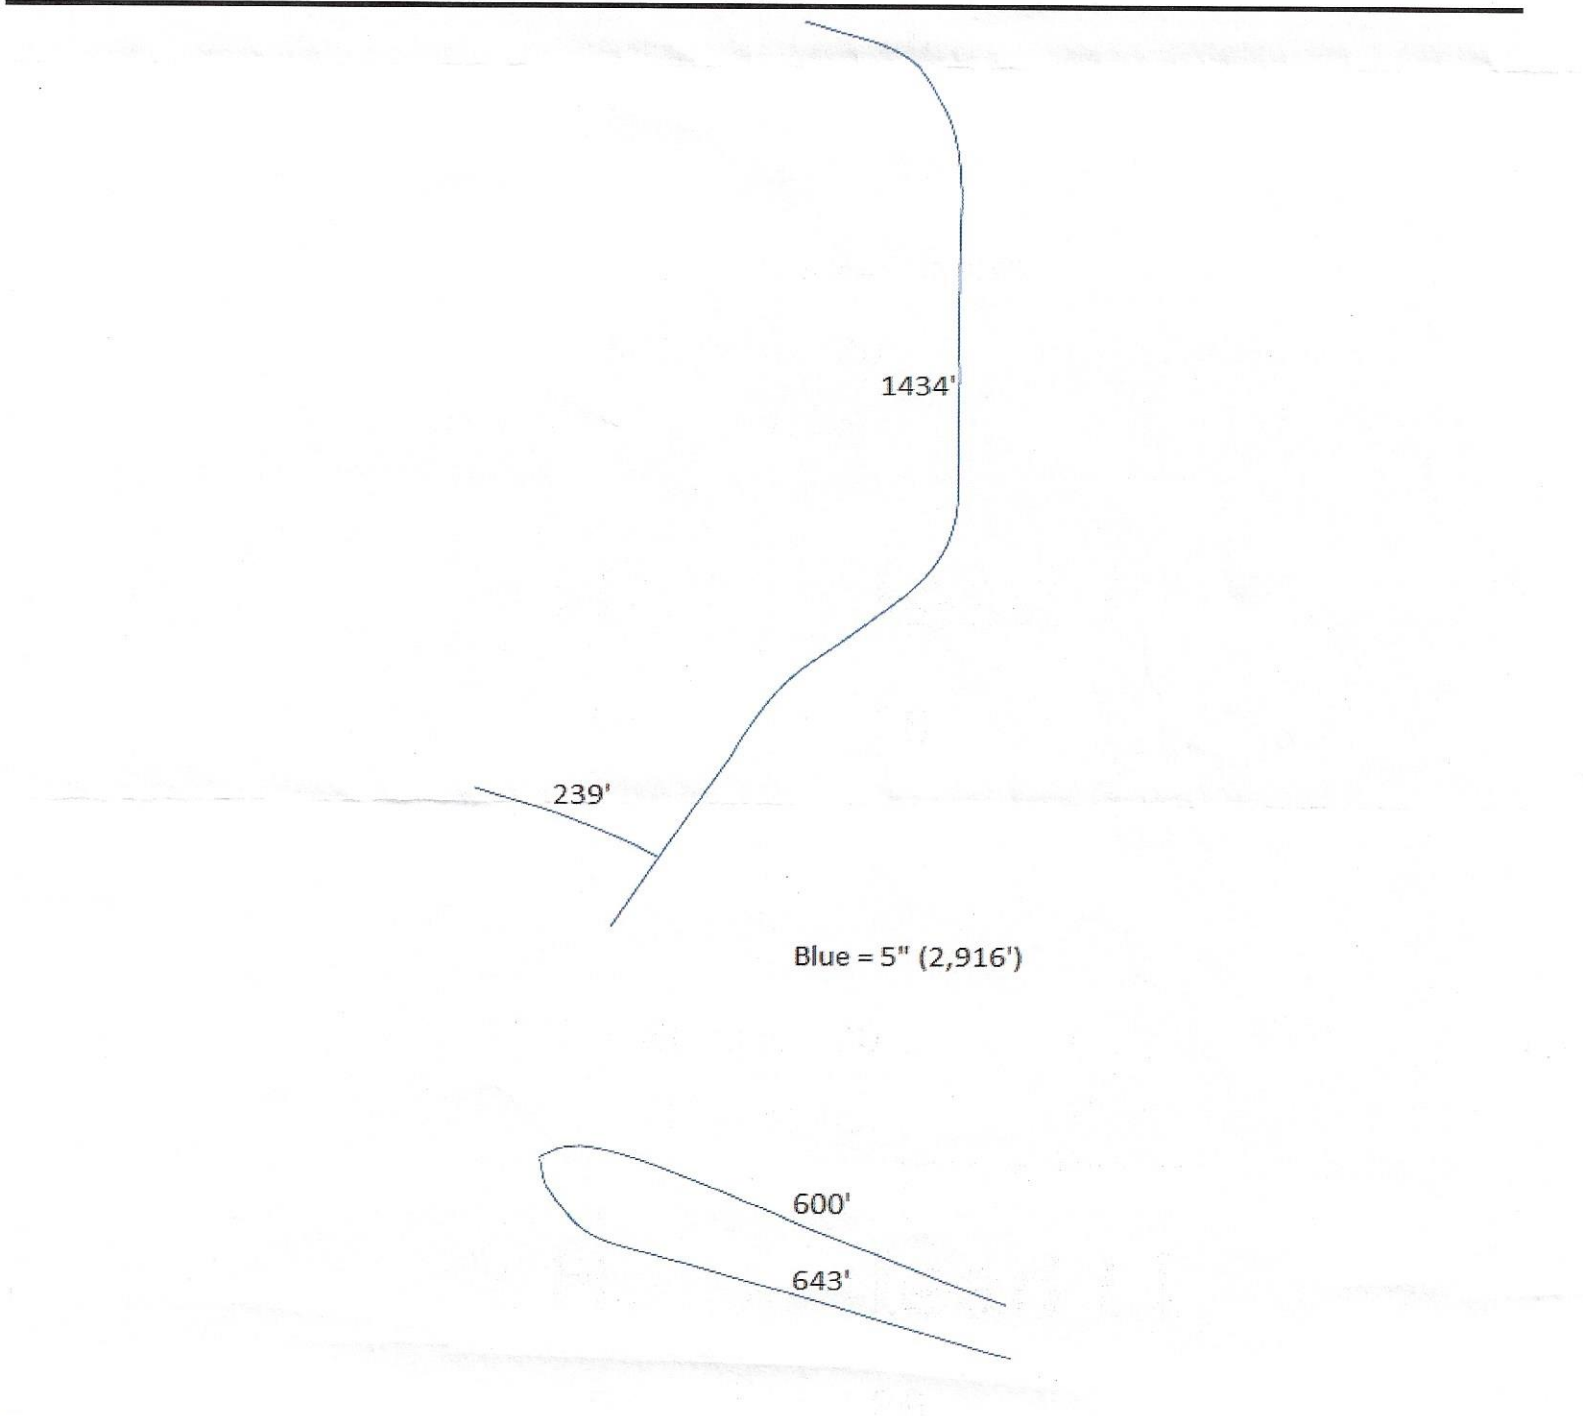

Loeck Homestead LLC

Rock Lake 36

SW

Summer '20

Tile Map