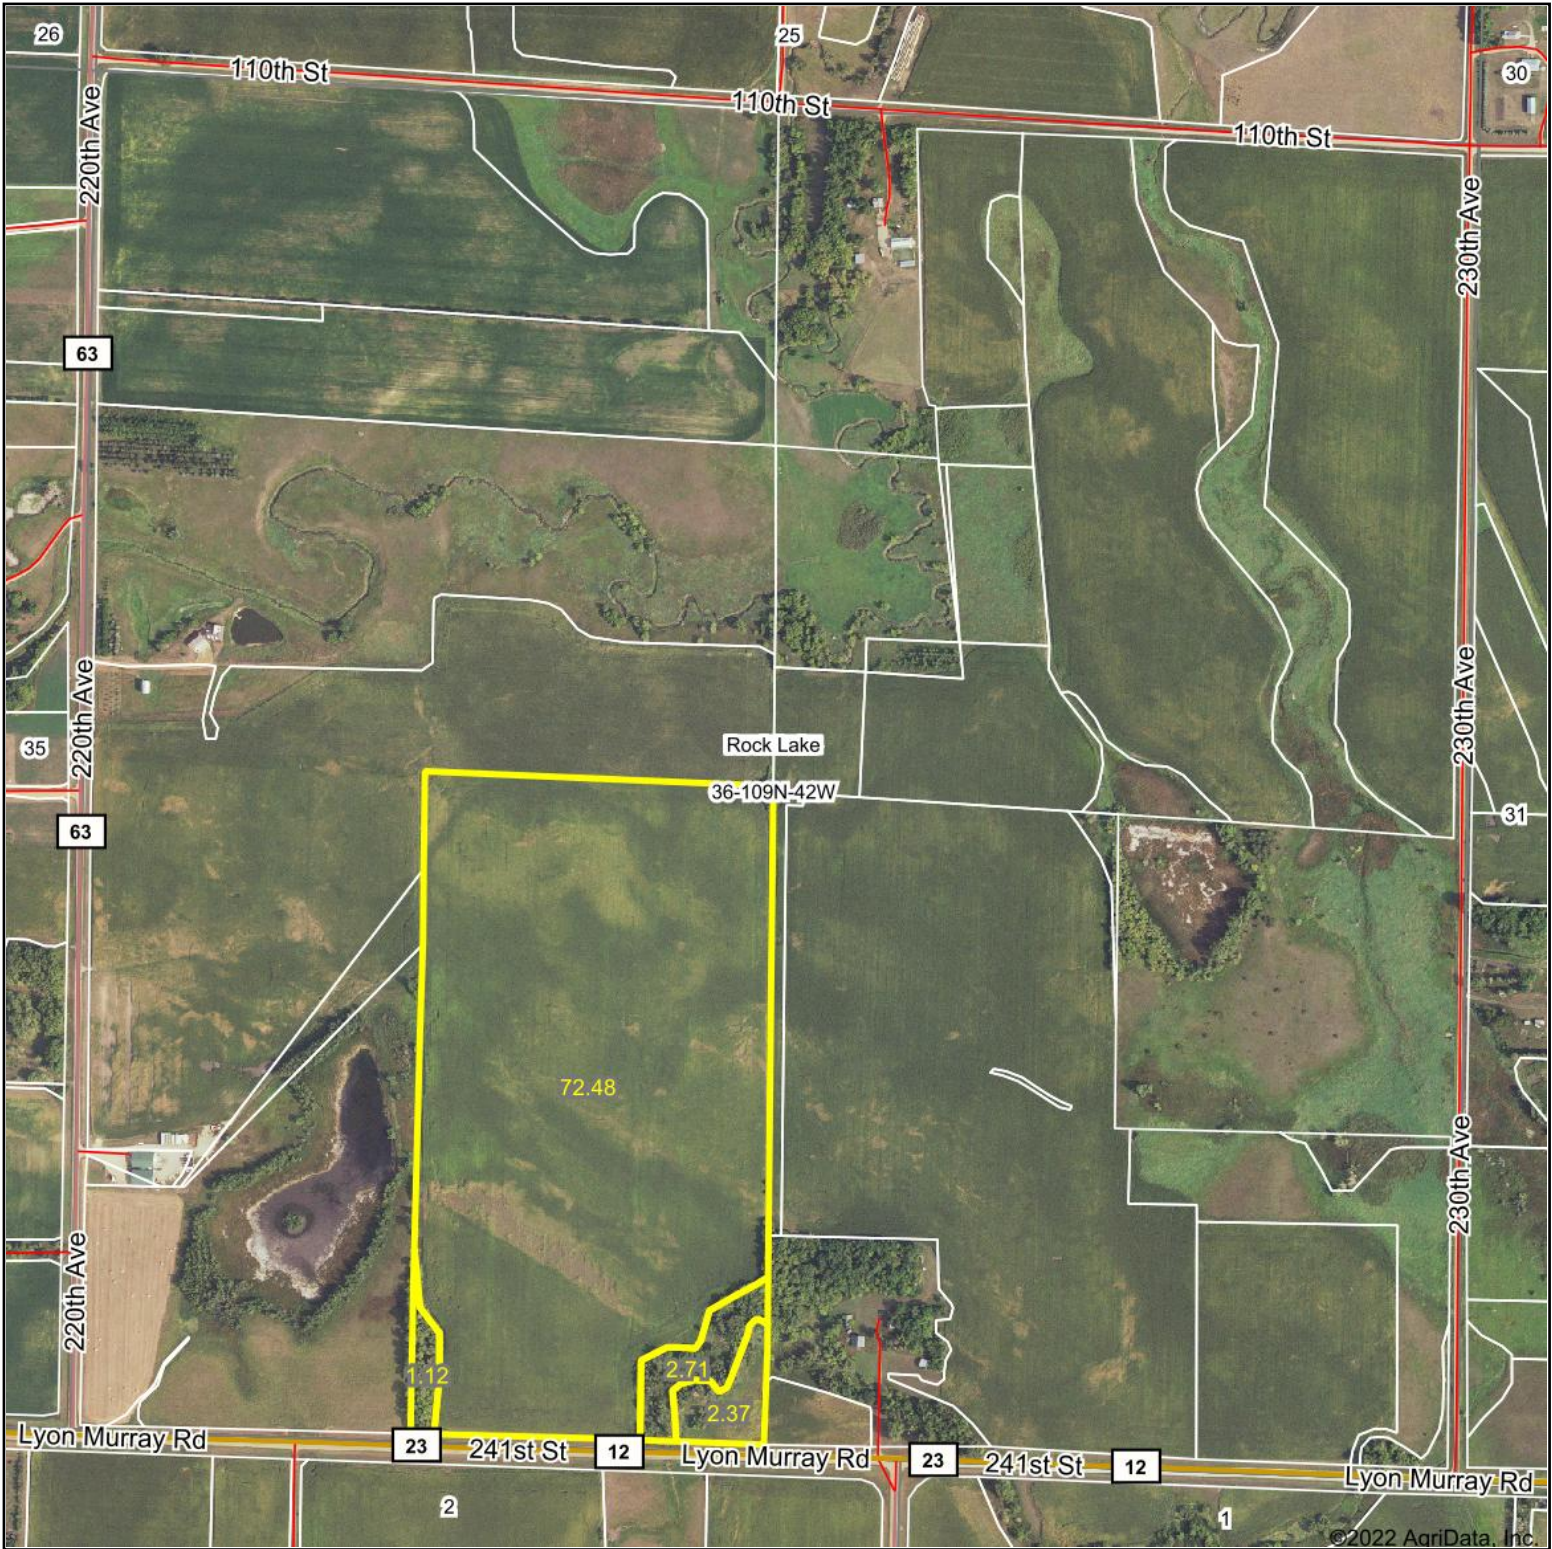

Aerial Map

Map Center: 44.203439, -95.845858

36-109N-42W
Lyon County
Minnesota

12/27/2022

Maps Provided By:
 **surety**
CUSTOMIZED ONLINE MAPPING
© AgriData, Inc. 2021 www.AgriDataInc.com

Field borders provided by Farm Service Agency as of 5/21/2008.