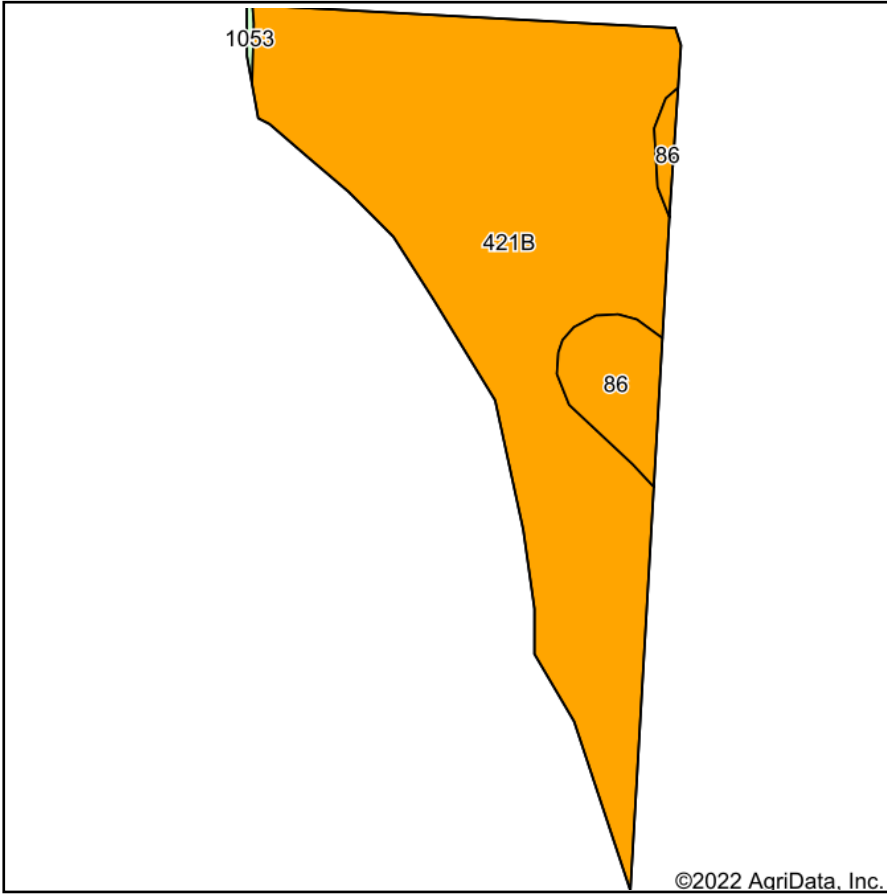

Soils Map

Soils data provided by USDA and NRCS.

State: **Minnesota**
 County: **Lyon**
 Location: **25-113N-40W**
 Township: **Lucas**
 Acres: **8.26**
 Date: **9/26/2022**

Maps Provided By:

© AgriData, Inc. 2021

www.AgriDataInc.com

Area Symbol: MN083, Soil Area Version: 18

Code	Soil Description	Acres	Percent of field	Non-Irr Class Legend	Non-Irr Class *c	Productivity Index
421B	Amiret loam, 2 to 6 percent slopes	7.58	91.8%		Ile	98
86	Canisteo clay loam, 0 to 2 percent slopes	0.68	8.2%		Ilw	93
Weighted Average					2.00	97.6