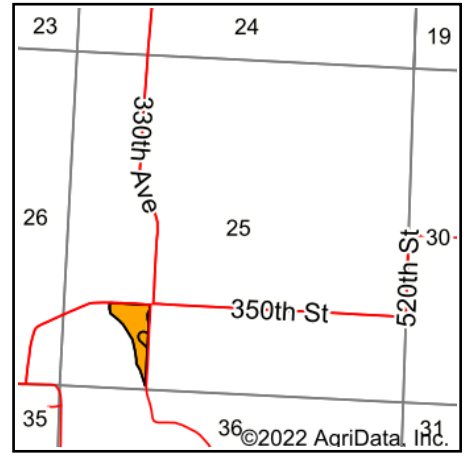

Soils Map

Soils data provided by USDA and NRCS.

State: **Minnesota**
 County: **Lyon**
 Location: **25-113N-40W**
 Township: **Lucas**
 Acres: **8.26**
 Date: **9/26/2022**

Maps Provided By:

© AgriData, Inc. 2021

www.AgriDataInc.com

Area Symbol: MN083, Soil Area Version: 18

Code	Soil Description	Acres	Percent of field	Non-Irr Class Legend	Non-Irr Class *c	Productivity Index
421B	Amiret loam, 2 to 6 percent slopes	7.58	91.8%		Ile	98
86	Canisteo clay loam, 0 to 2 percent slopes	0.68	8.2%		Ilw	93
Weighted Average					2.00	97.6