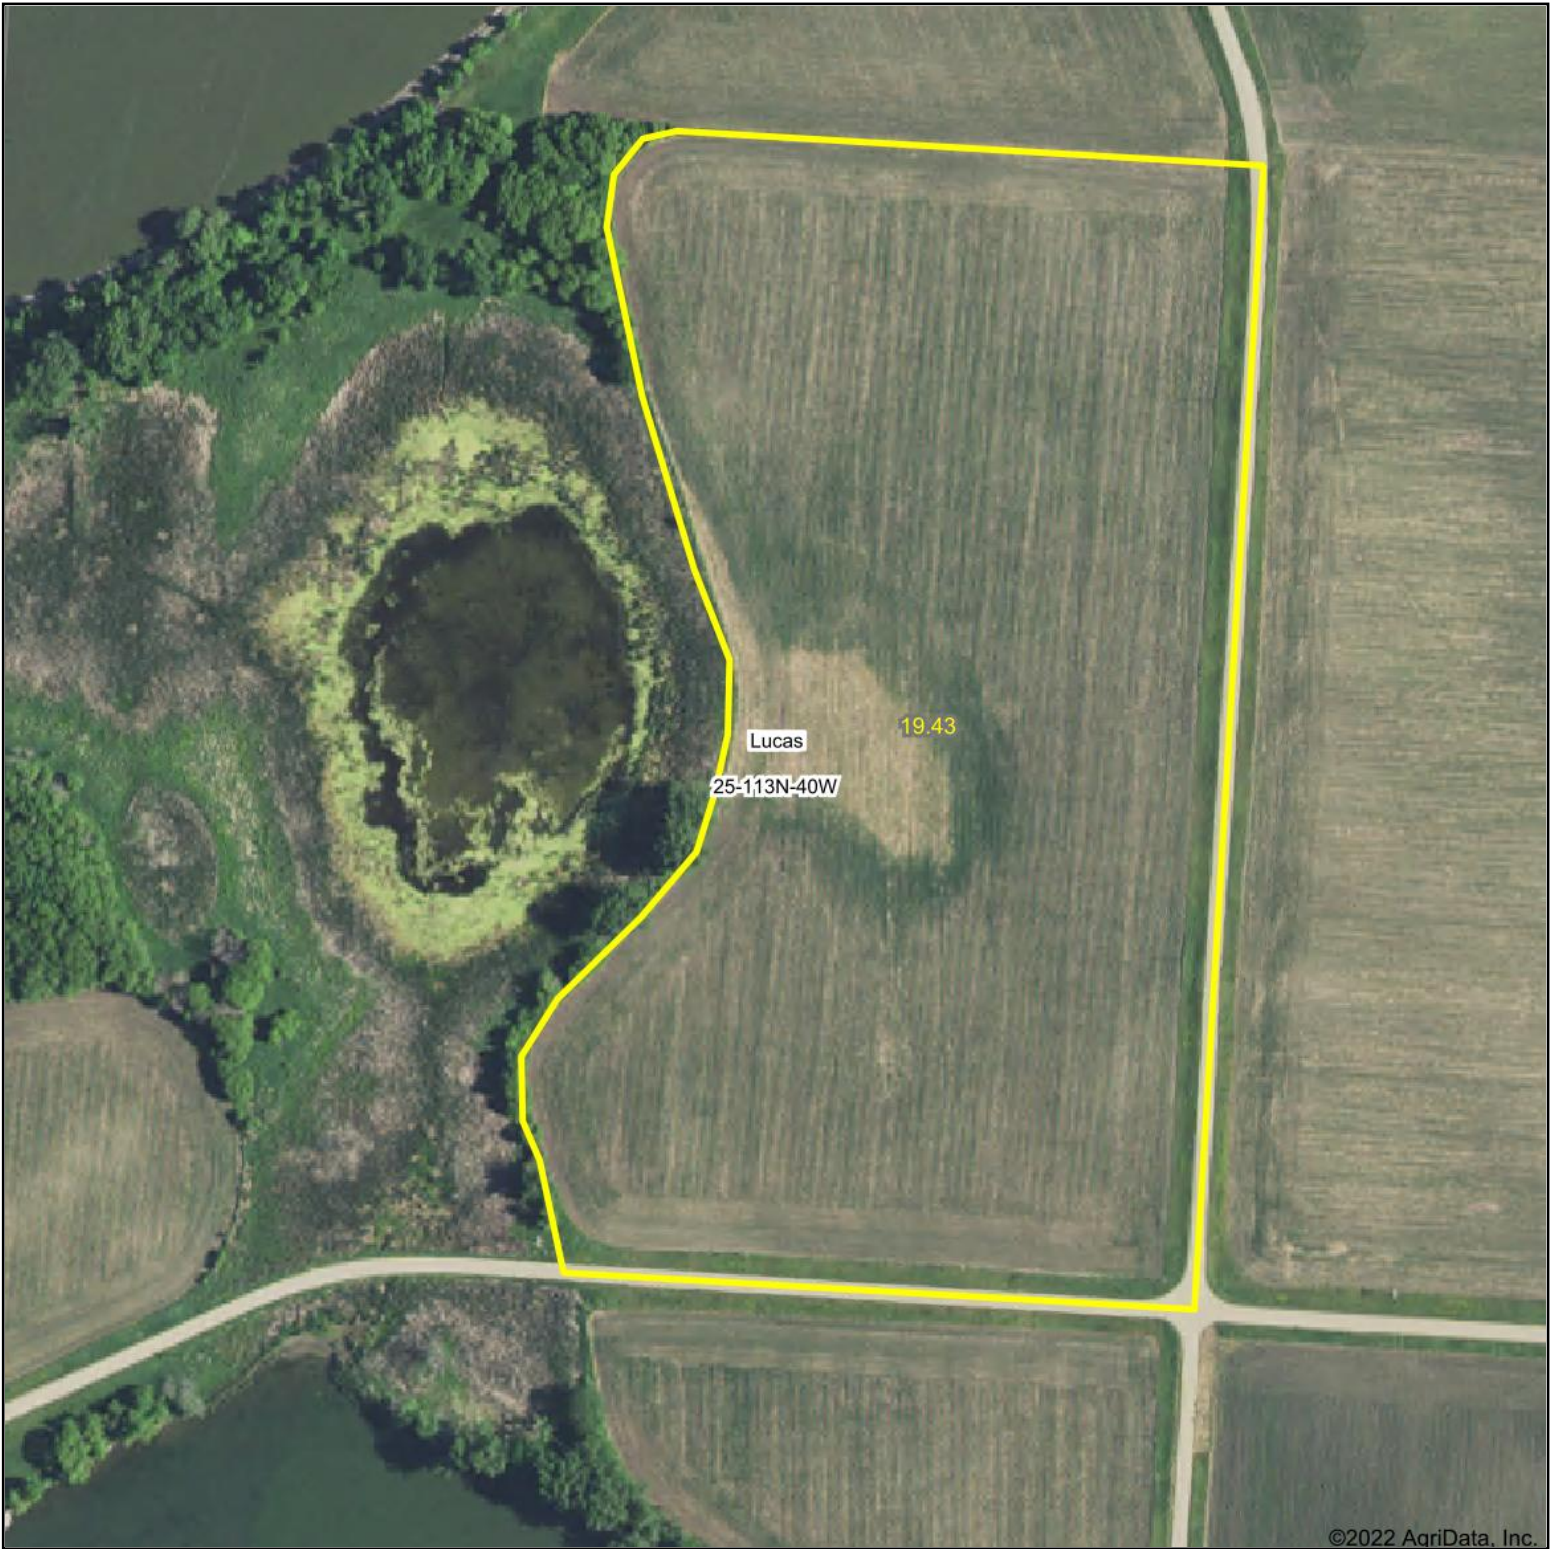

Aerial Map

©2022 AgriData, Inc.

Map Center: 44° 33' 45.85, -95° 37' 17.08

25-113N-40W
Lyon County
Minnesota

10/14/2022

Maps Provided By:

© AgriData, Inc. 2021

www.AgriDataInc.com