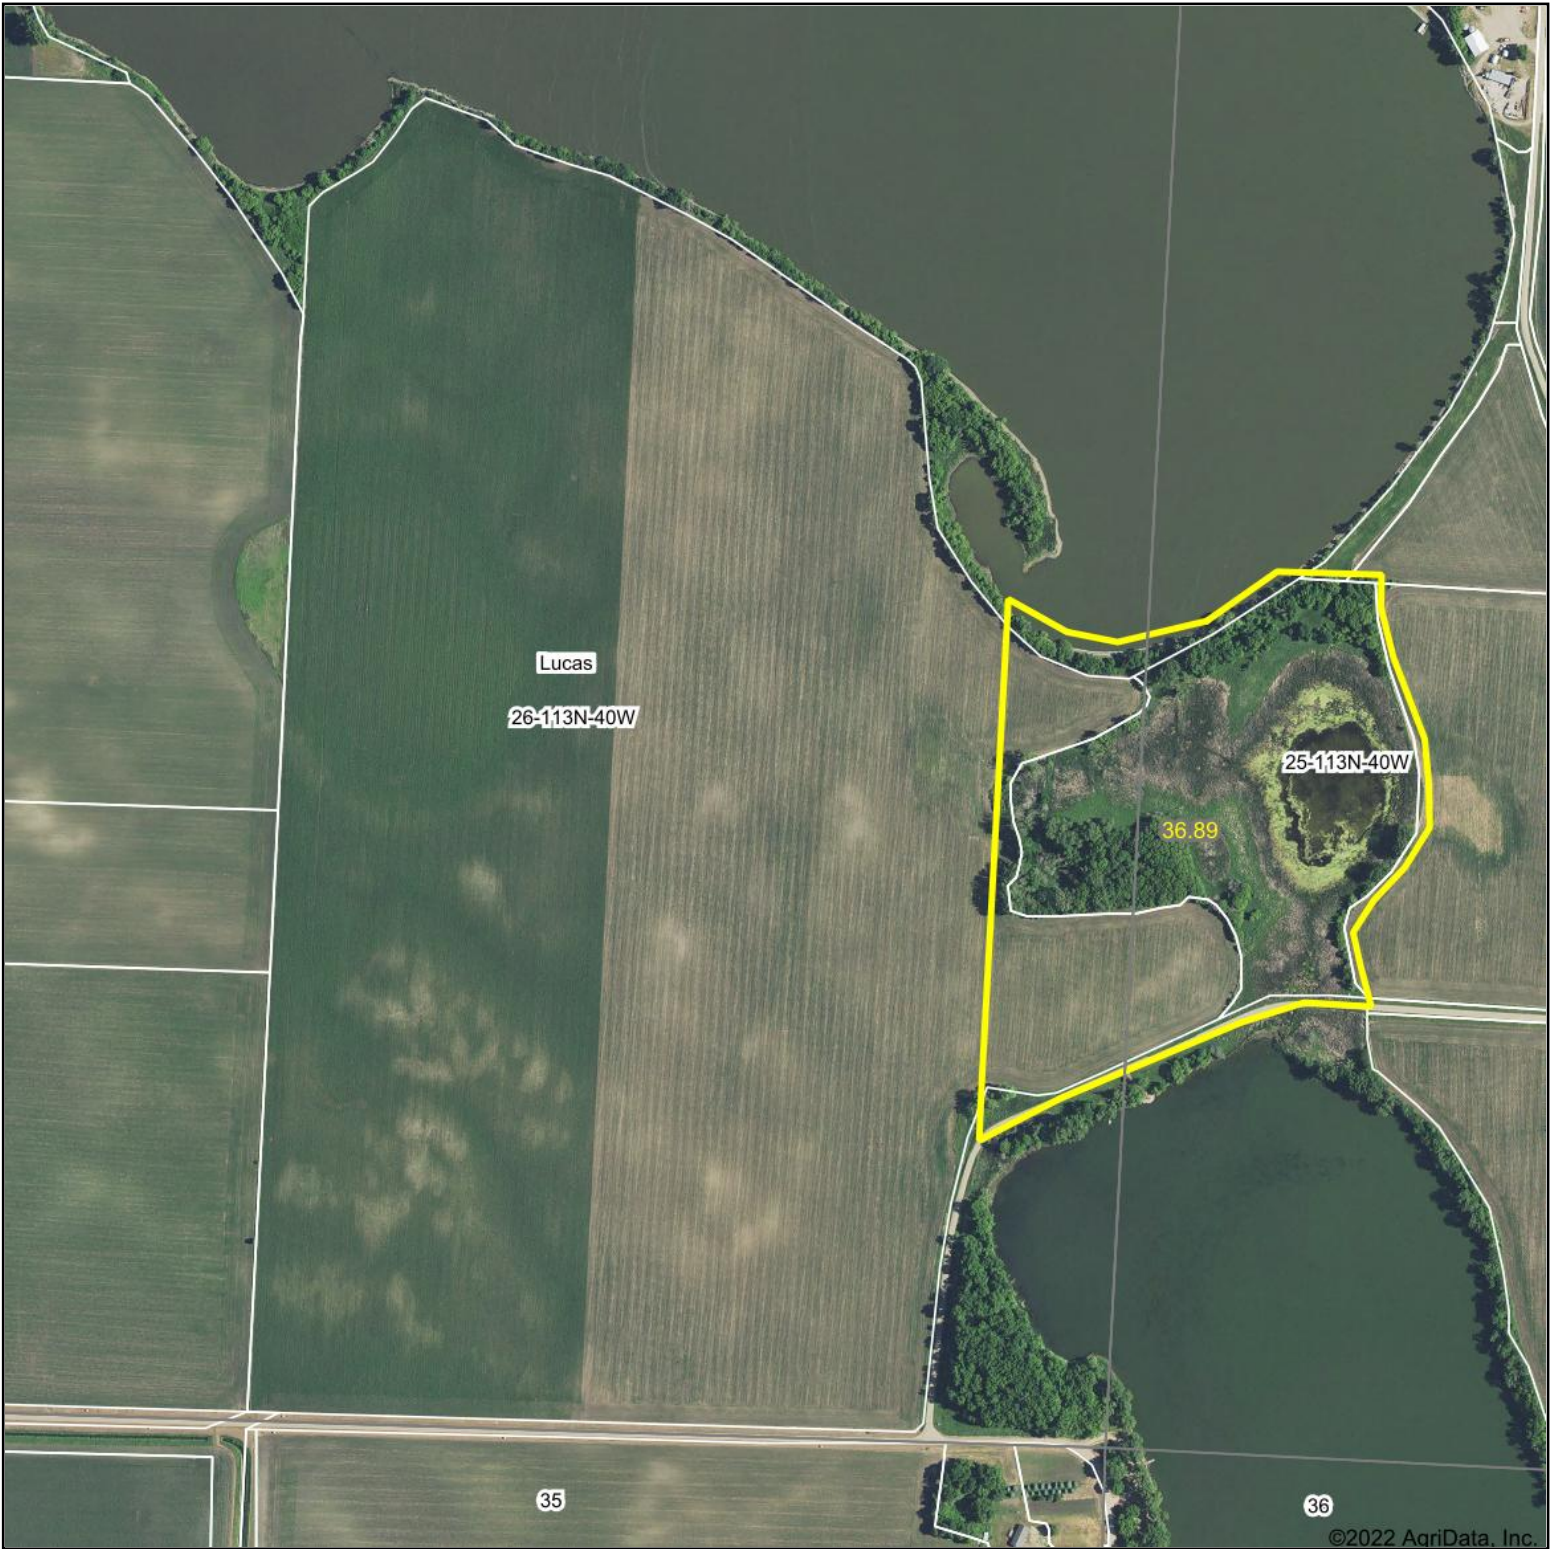

Aerial Map

Map Center: 44° 33' 46.55, -95° 37' 44.56

26-113N-40W
Lyon County
Minnesota

10/12/2022