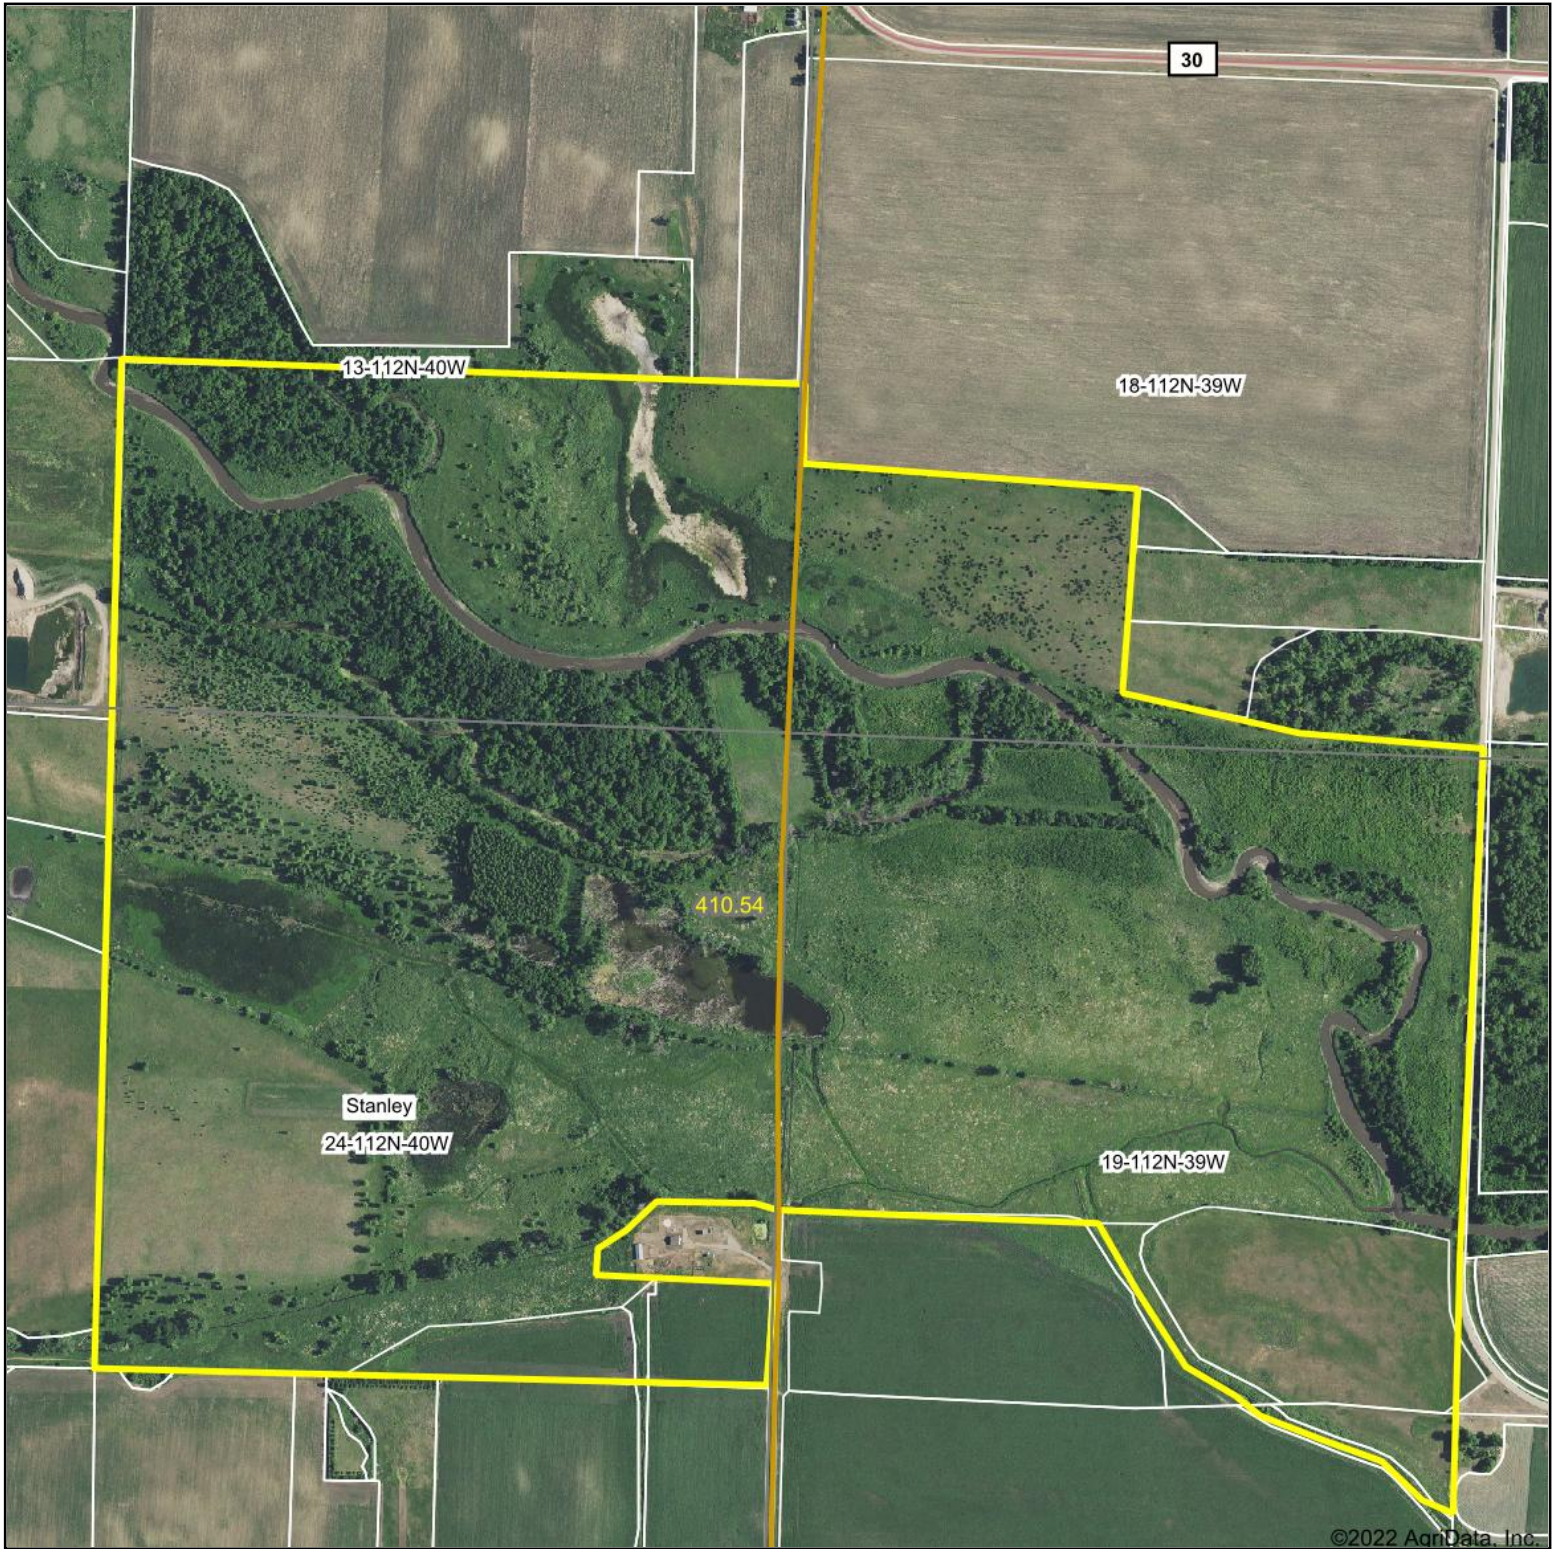

Aerial Map

©2022 AgriData, Inc.

Map Center: 44° 30' 2.11, -95° 35' 41.04

24-112N-40W
Lyon County
Minnesota

10/14/2022