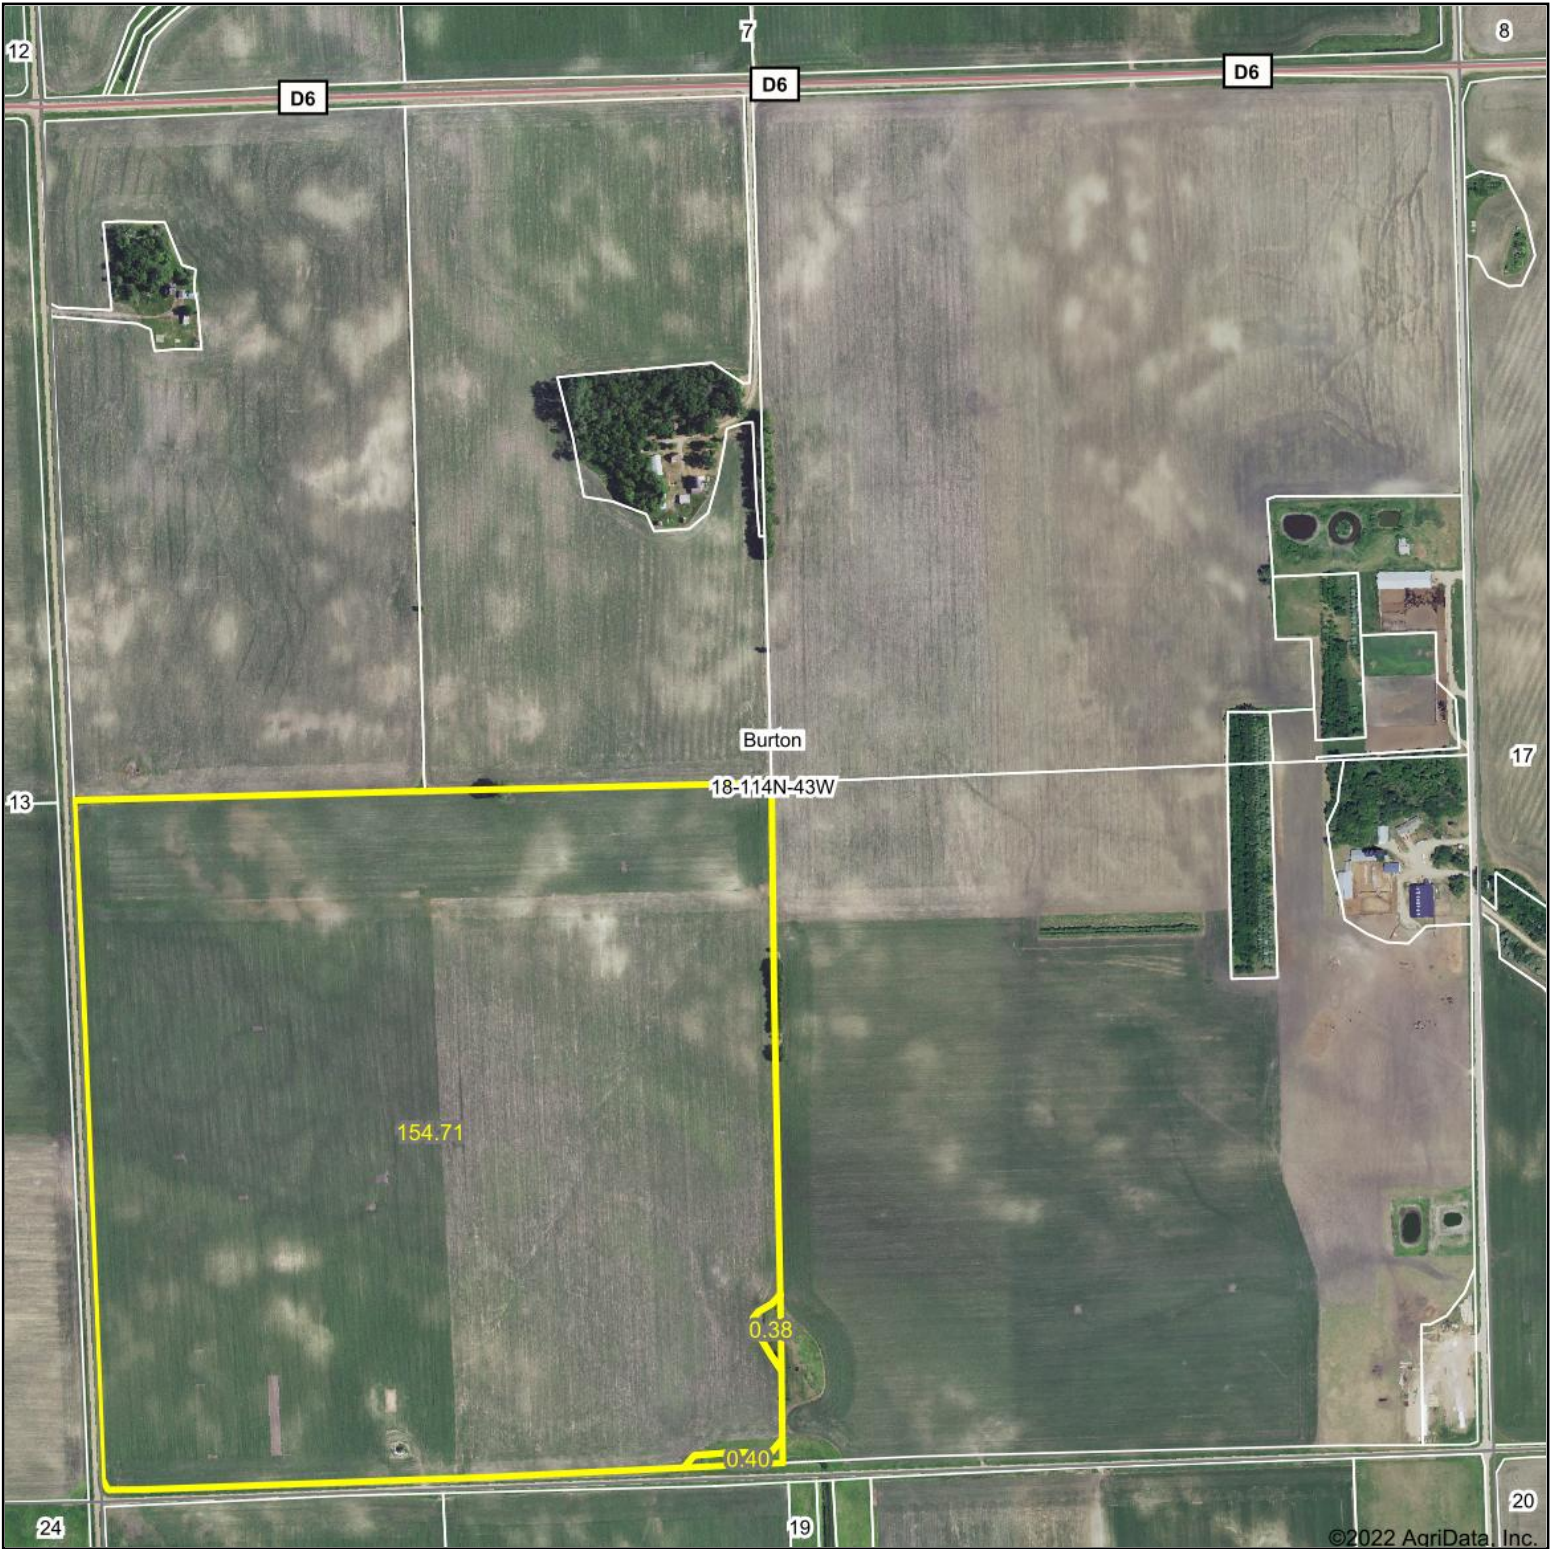

# Aerial Map

©2022 AgriData, Inc.

Map Center: 44° 40' 52.35, -96° 4' 59.44

© AgriData, Inc. 2021 www.AgriDataInc.com

**18-114N-43W**  
**Yellow Medicine County**  
**Minnesota**

9/27/2022