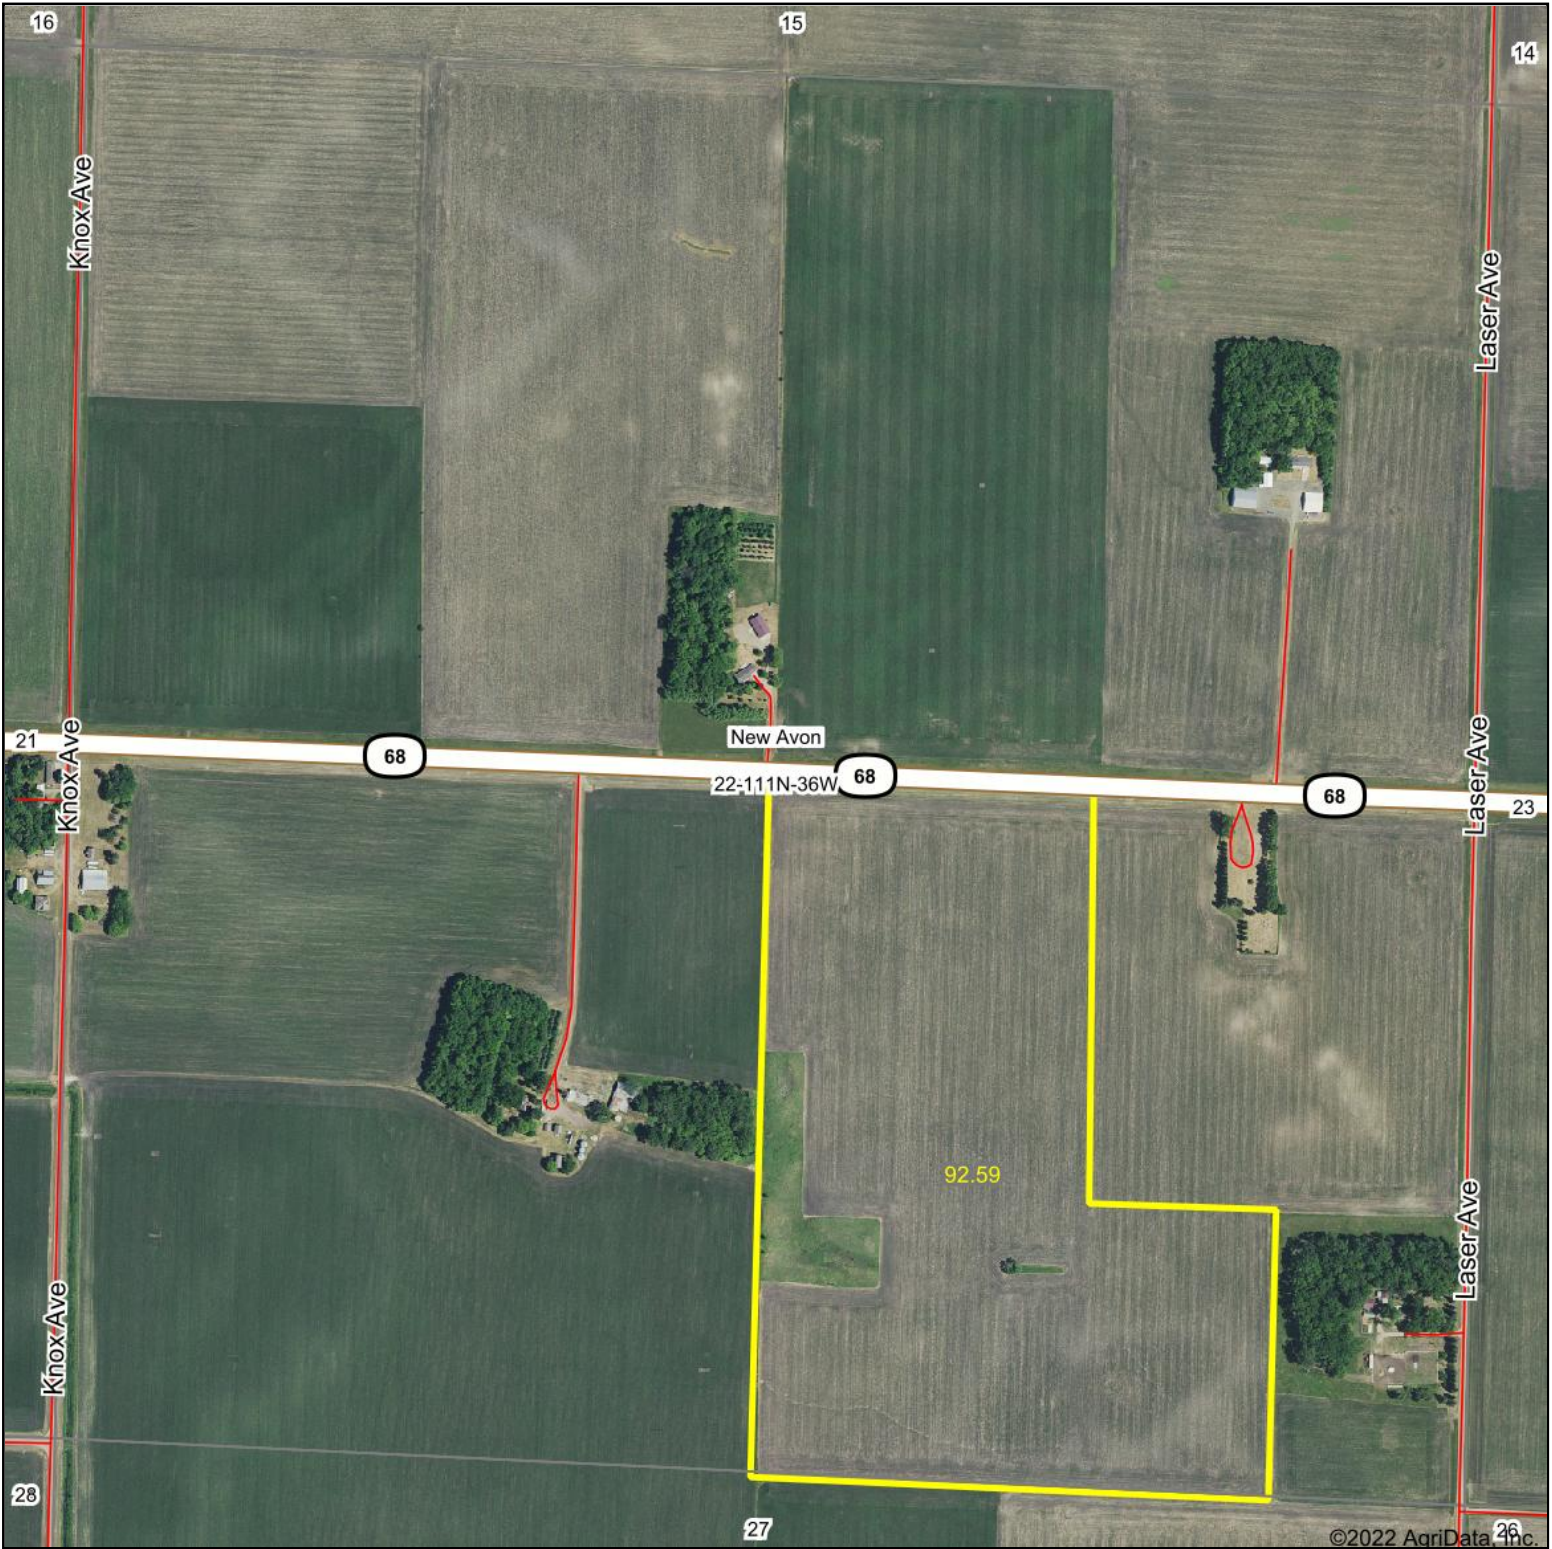

Aerial Map

©2022 AgriData, Inc.

Map Center: 44.405869, -95.157808

22-111N-36W
Redwood County
Minnesota

5/20/2022

Maps Provided By:

© AgriData, Inc. 2021 www.AgriDataInc.com