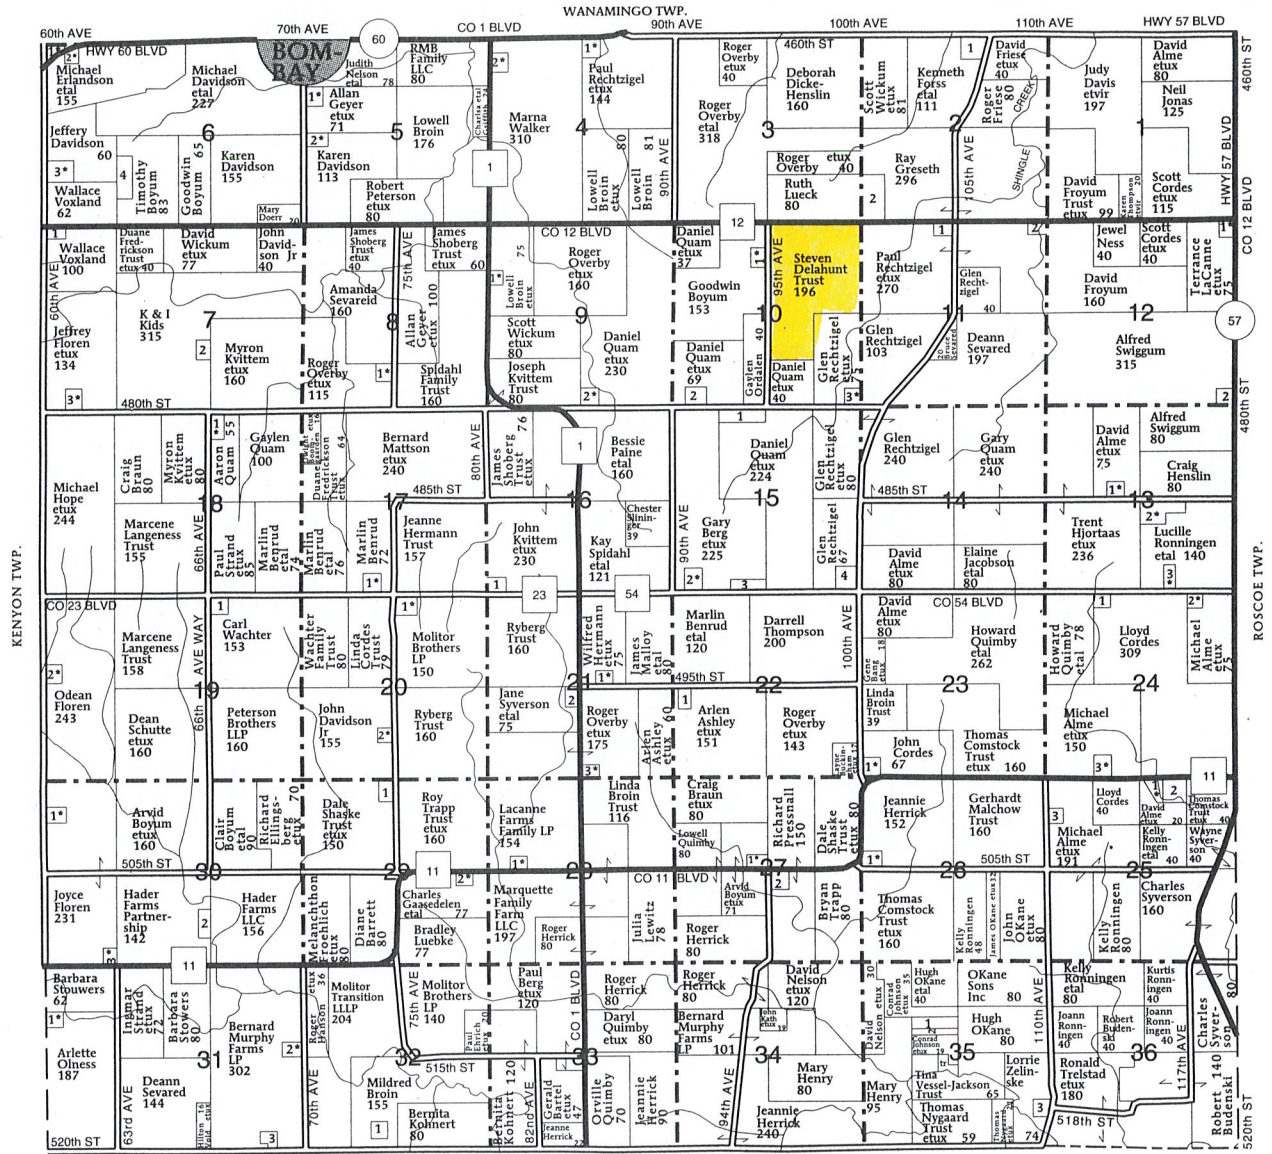

WE'VE JUST MADE OUR PLAT & DIRECTORIES SO MUCH MORE USER FRIENDLY

Electronic Versions Available from Your Sales Representatives or Our Website...
www.farmandhomepublishers.com

- ✓ Flip through the electronic version.
- ✓ Advertisers receive copyright and licensing of maps until the publication is printed. You can crop areas of interest for your website, emails or advertising needs.
- ✓ Print pages as needed.
- ✓ Add sticky notes to specific areas of each map or alpha page.
- ✓ View single or double page layout.
- ✓ Use search box to find names of landowners or rural residents listed within each publication.
- ✓ Magnify page for better viewing.
- ✓ Full screen or normal viewing mode.
- ✓ Thumbnail view.
- ✓ Translate information into your desired language for all maps and alpha listings.
- ✓ All advertisers displaying their website will be linked to that website.

524 River Ave. North
Belmond, IA 50421
641-444-3508

T-109-N

CHERRY GROVE PLAT

(Landowners)

R-17-W

DODGE CO.

CHERRY GROVE TOWNSHIP

SECTION 2

1. Hamersma, Thomas 10

SECTION 3

1. Lueck, Ruth 15

SECTION 4

1. Burow, Dean 11
2. Bartel, Milton 11

SECTION 5

1. Cole, Guy 9
2. Driscoll, Melissa 7

SECTION 6

SECTION 7

1. Voxland, Gary 5
2. Klindworth, Joshua 5

SECTION 8

1. Otto, Ryan 5

SECTION 9

1. May, Earl 5
2. Schoeller, Michael 10

SECTION 10

SECTION 11

1. Rechtzigel, Jay 5
2. Ohnstad, June 5

SECTION 12

1. Bignell, Gordon 5
2. Sevard, Michael 5

SECTION 13

SECTION 15

SECTION 16

1. Hermann, Jeanne 9

SECTION 17

1. Benrud, David 8

SECTION 18

1. Quam, Aaron 5

SECTION 19

1. Priebe, Brent 5
2. Floren, Jeffrey 5

SECTION 20

1. Grabinger, Andrew 10
2. Walker, James 6

SECTION 21

1. Larkin, Robert 5
2. Boyum, Curtis 5

SECTION 22

1. Lang, Robert 5

SECTION 23

1. Romo, Jonathan 9

SECTION 24

1. Archer, Harold 12

SECTION 25

SECTION 26

SECTION 27

1. Palof, John 8

SECTION 28

1. Smith, Dennis 6
2. Haugen, Georgia 10

SECTION 29

1. Charlton, Ralph 6

SECTION 30

1. Schleck, Jerry 10
2. McDonald, David 8

SECTION 31

SECTION 32

SECTION 33

1. Stucky, Dale 5

SECTION 34