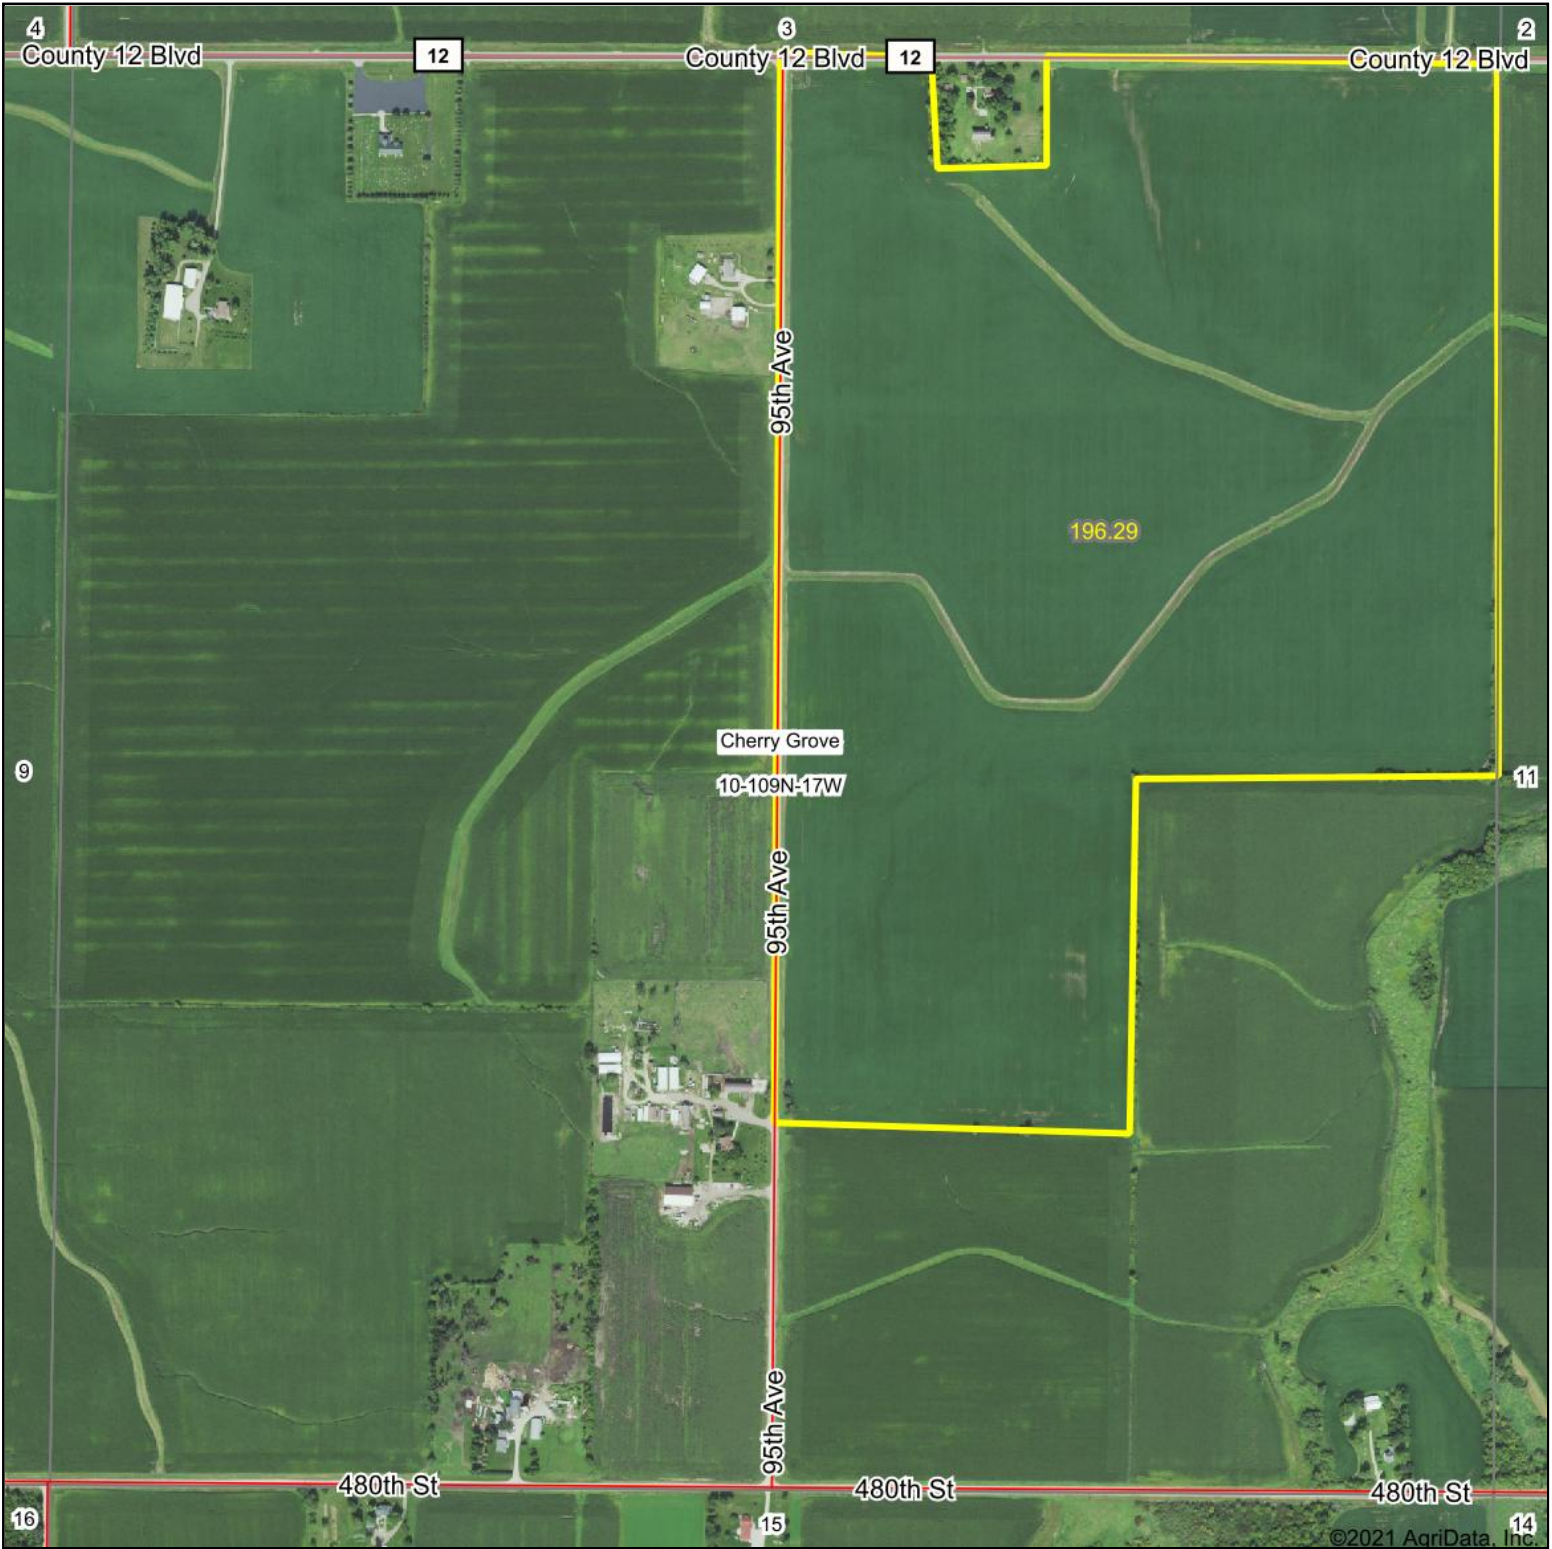

Aerial Map

©2021 AgriData, Inc.

Map Center: 44.261829, -92.841621

10-109N-17W
Goodhue County
Minnesota

7/26/2021

Maps Provided By:

© AgriData, Inc. 2021 www.AgriDataInc.com