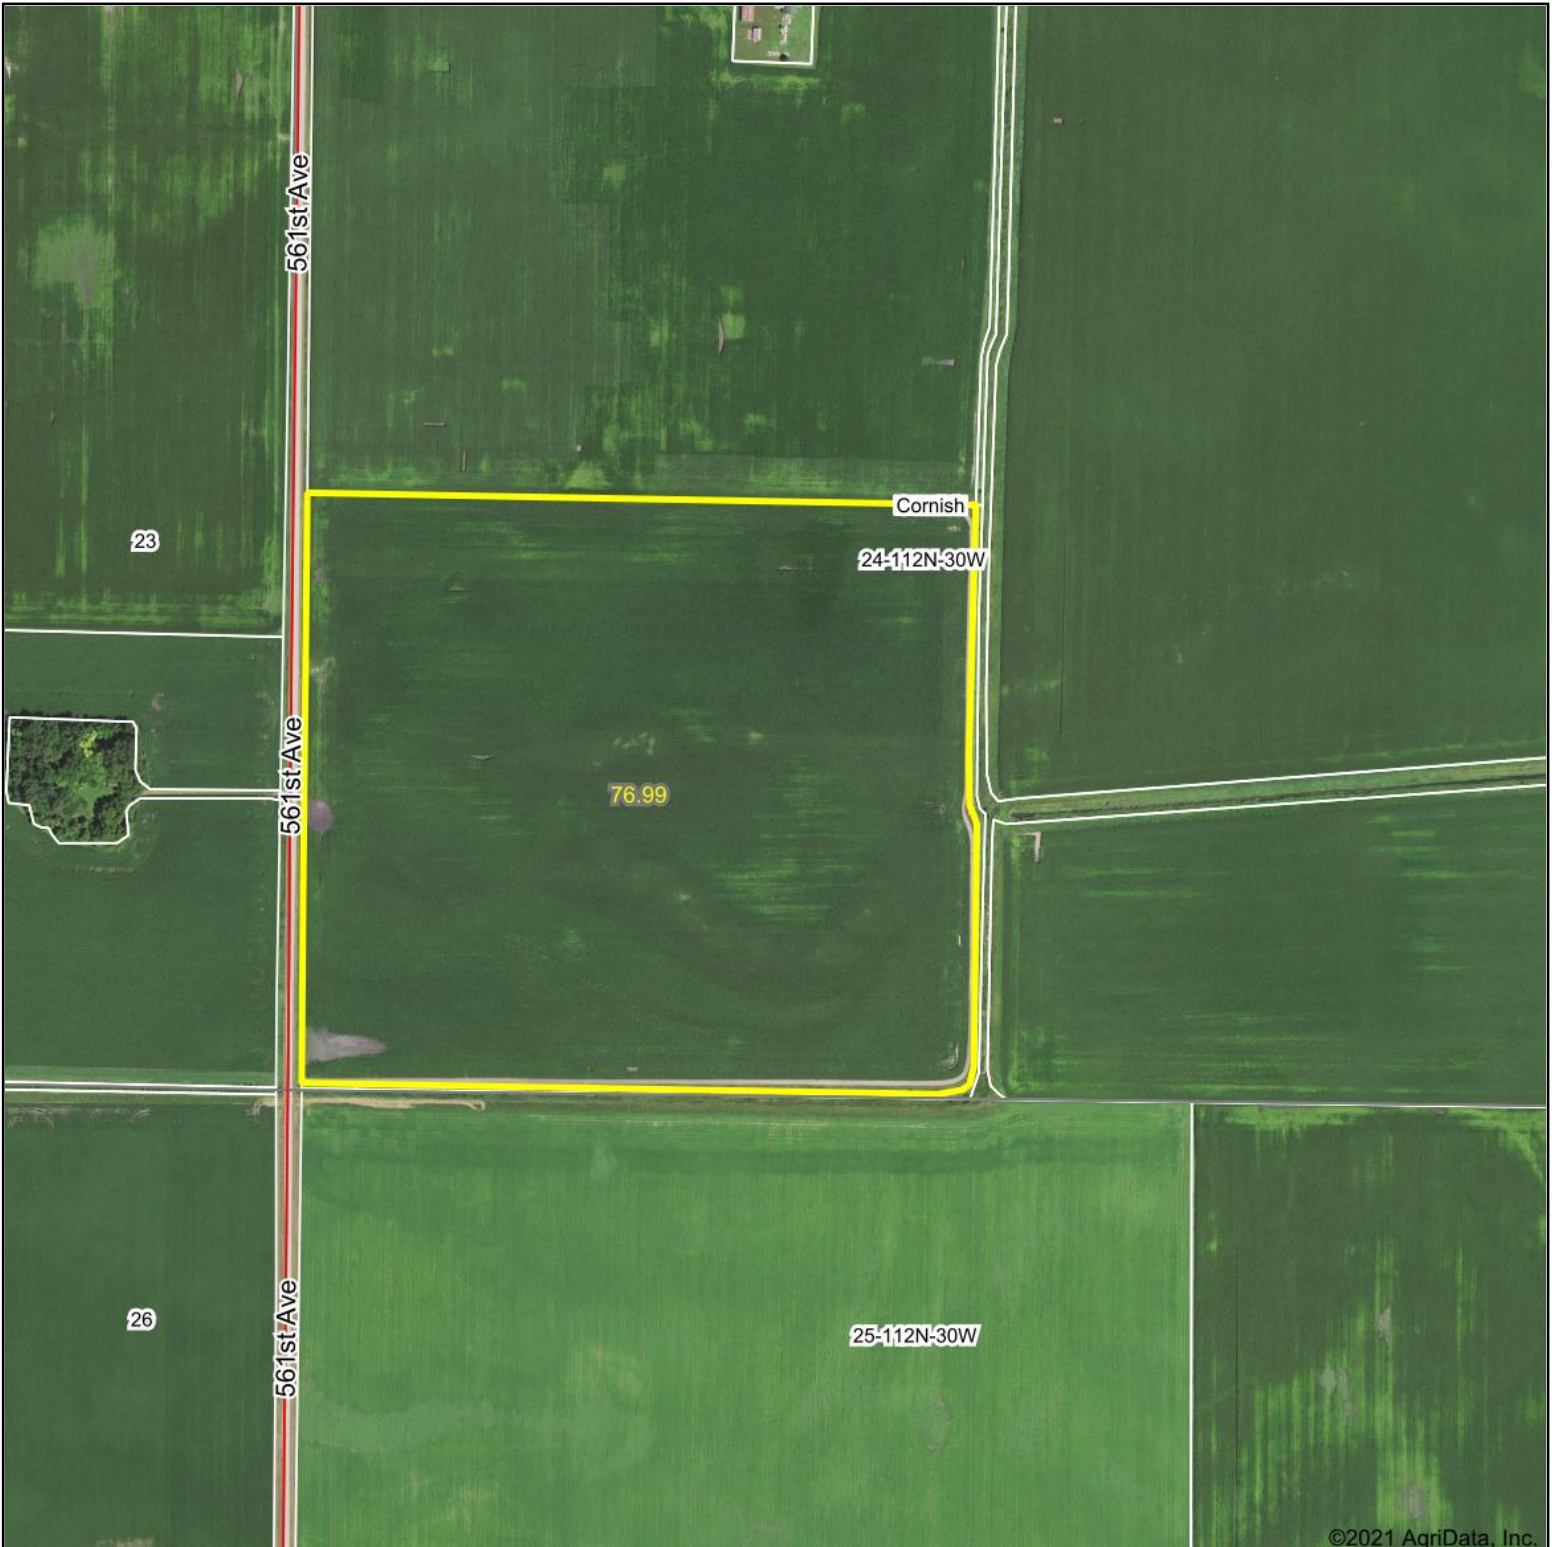

Aerial Map

©2021 AgriData, Inc.

Map Center: 44° 29' 17.26, -94° 23' 11.5

24-112N-30W
Sibley County
Minnesota

Maps Provided By:
 **surety**[®]
CUSTOMIZED ONLINE MAPPING
© AgriData, Inc. 2021 www.AgriDataInc.com

7/7/2021

Field borders provided by Farm Service Agency as of 5/21/2008.