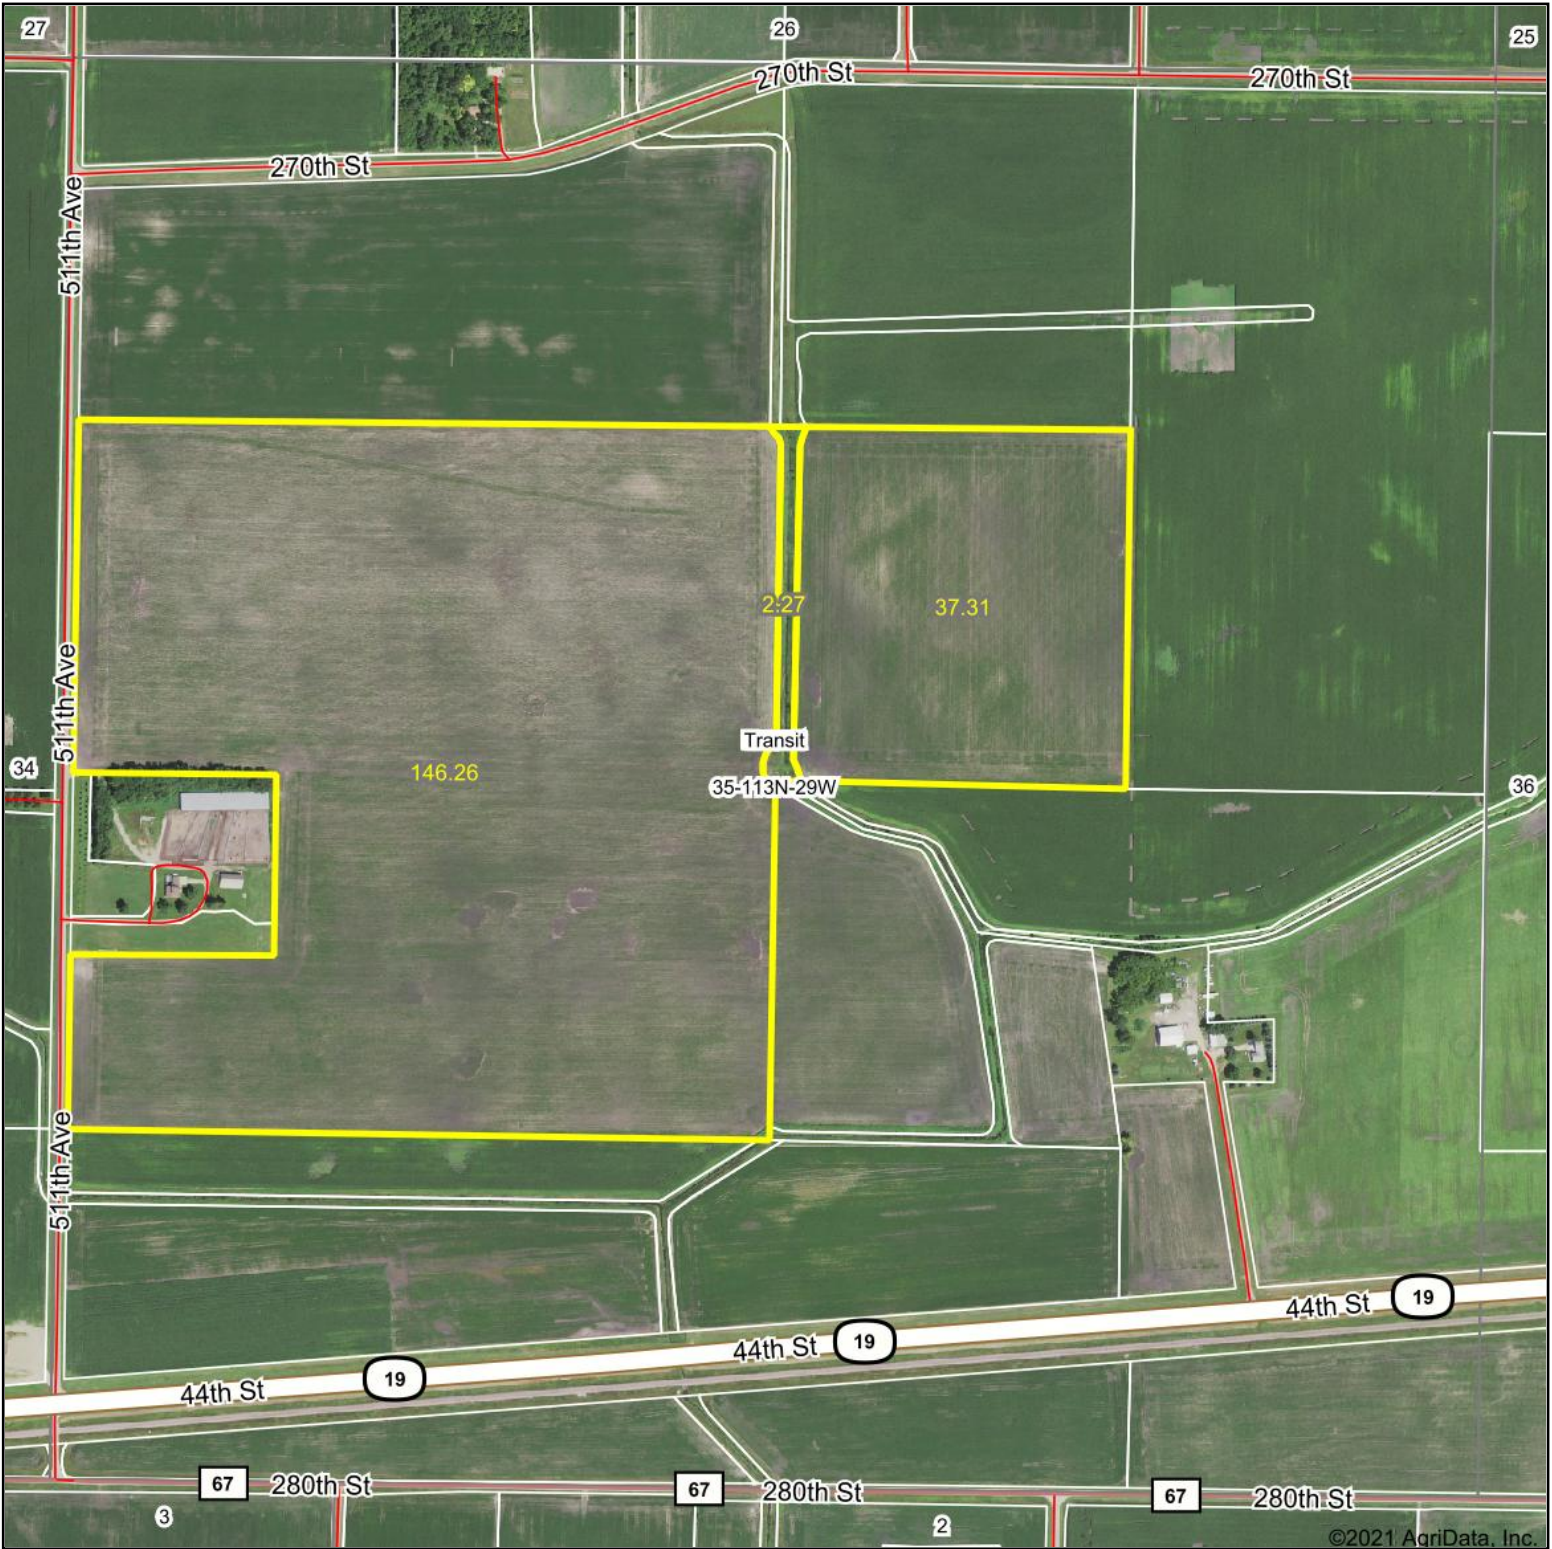

Aerial Map

©2021 AgriData, Inc.

Map Center: 44° 33' 1.5, -94° 17' 5.93

35-113N-29W
Sibley County
Minnesota

7/7/2021

Field borders provided by Farm Service Agency as of 5/21/2008.