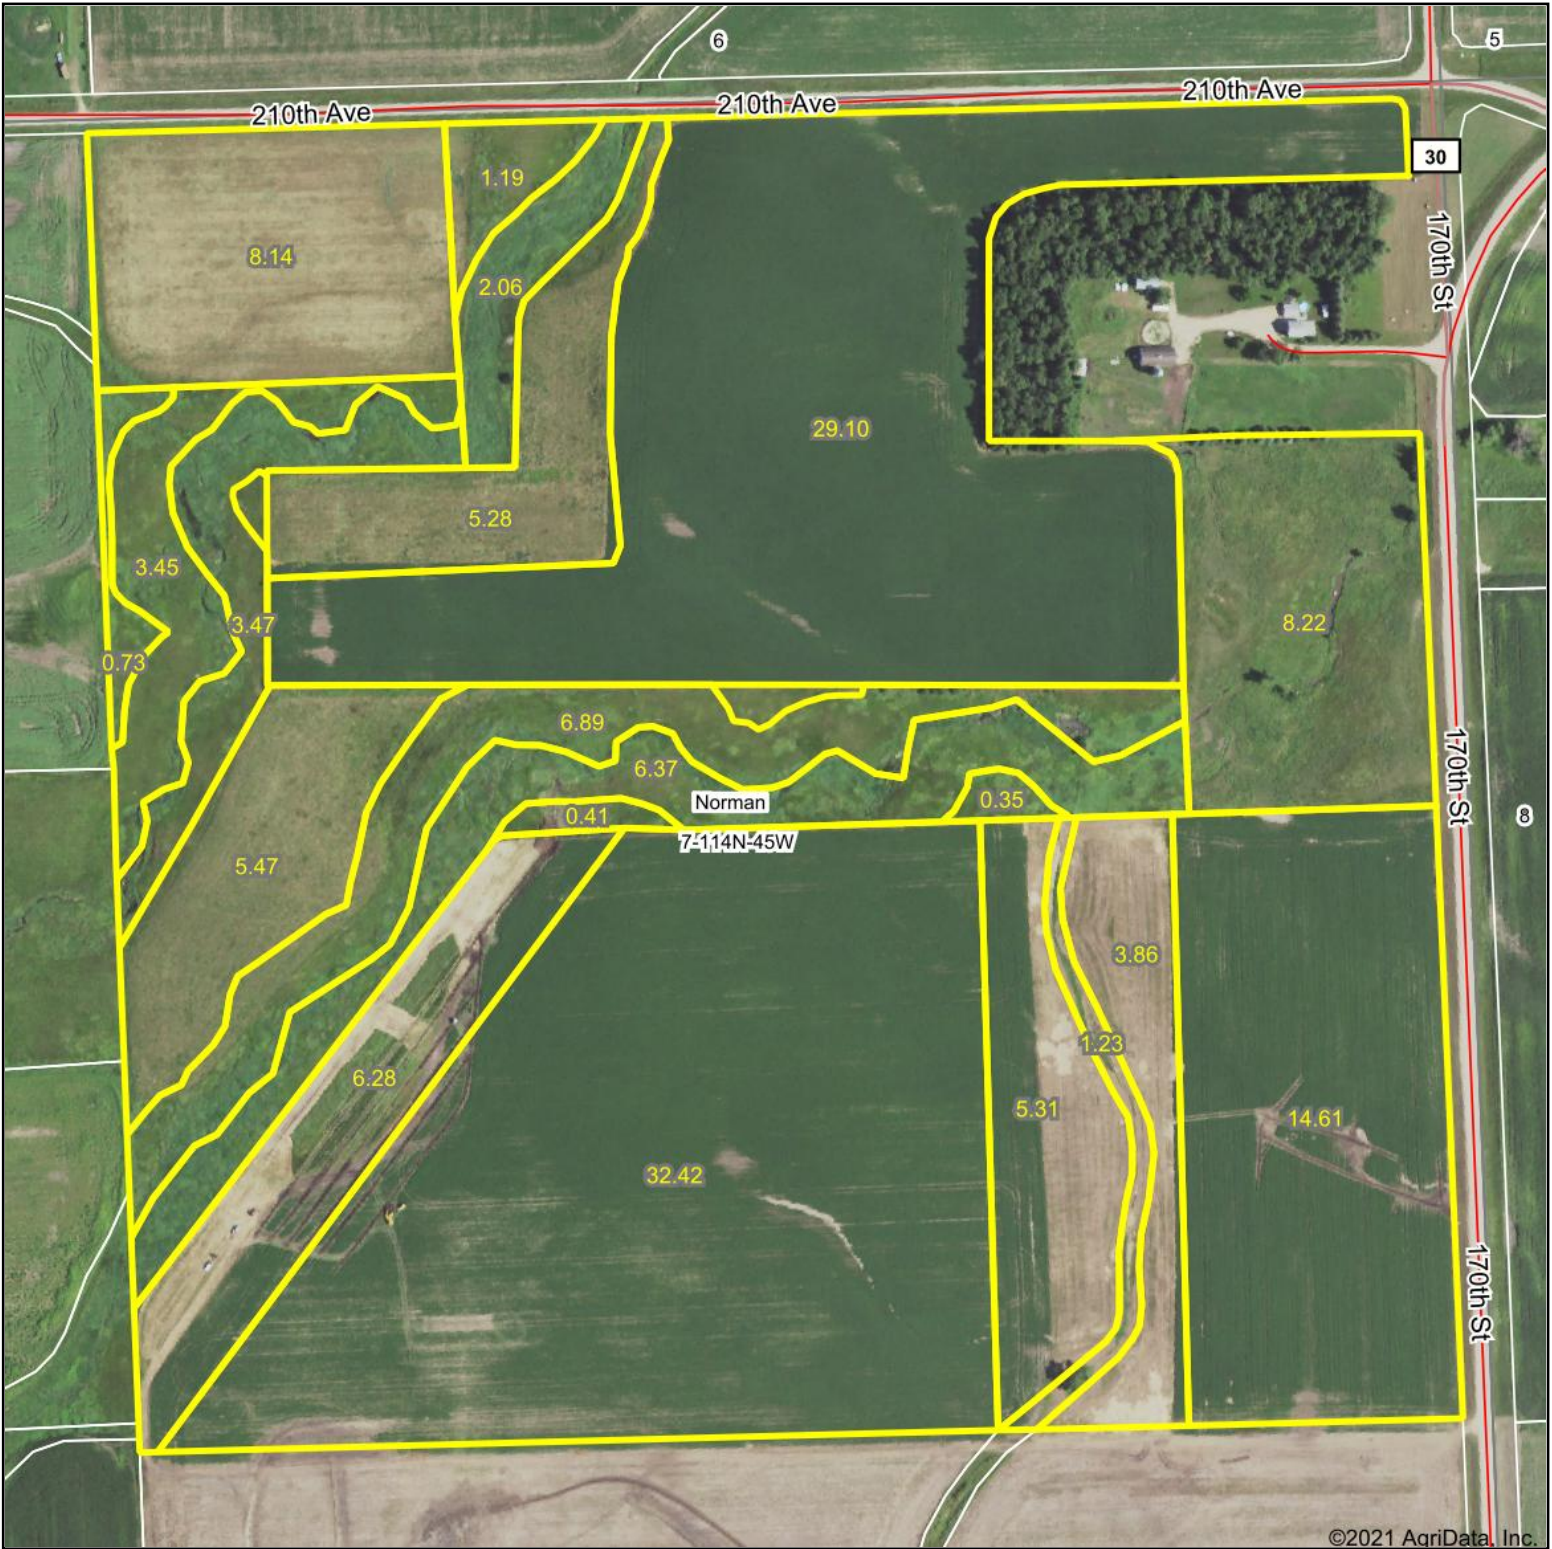

# Aerial Map

©2021 AgriData, Inc.

Map Center: 44° 41' 58.5, -96° 19' 21.61

**7-114N-45W**  
**Yellow Medicine County**  
**Minnesota**