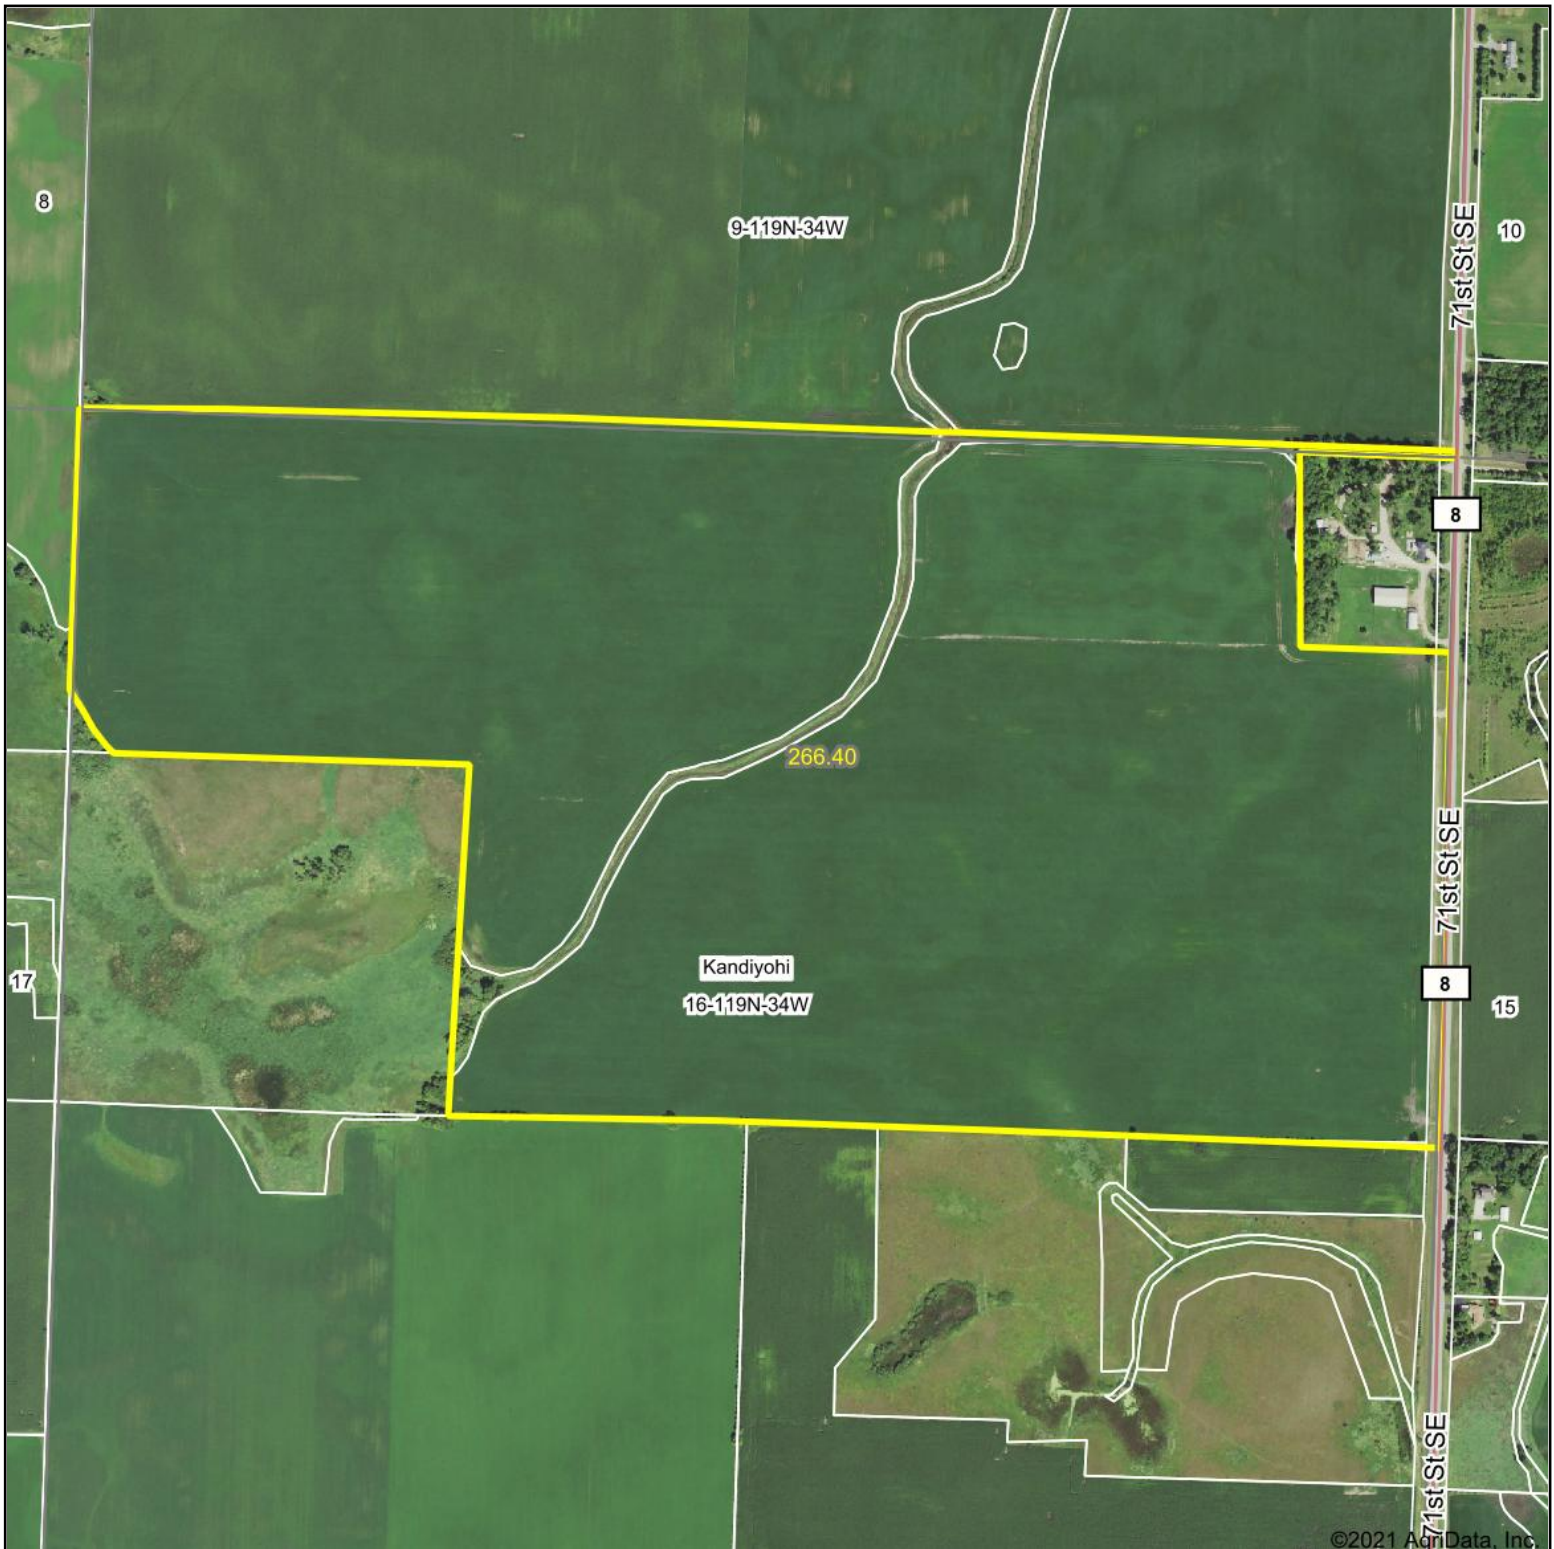

Aerial Map

Map Center: 45° 7' 15.09, -94° 57' 3.6

16-119N-34W
Kandiyohi County
Minnesota

Maps Provided By:
surety
CUSTOMIZED ONLINE MAPPING
© AgriData, Inc. 2021 www.AgriDataInc.com

7/6/2021