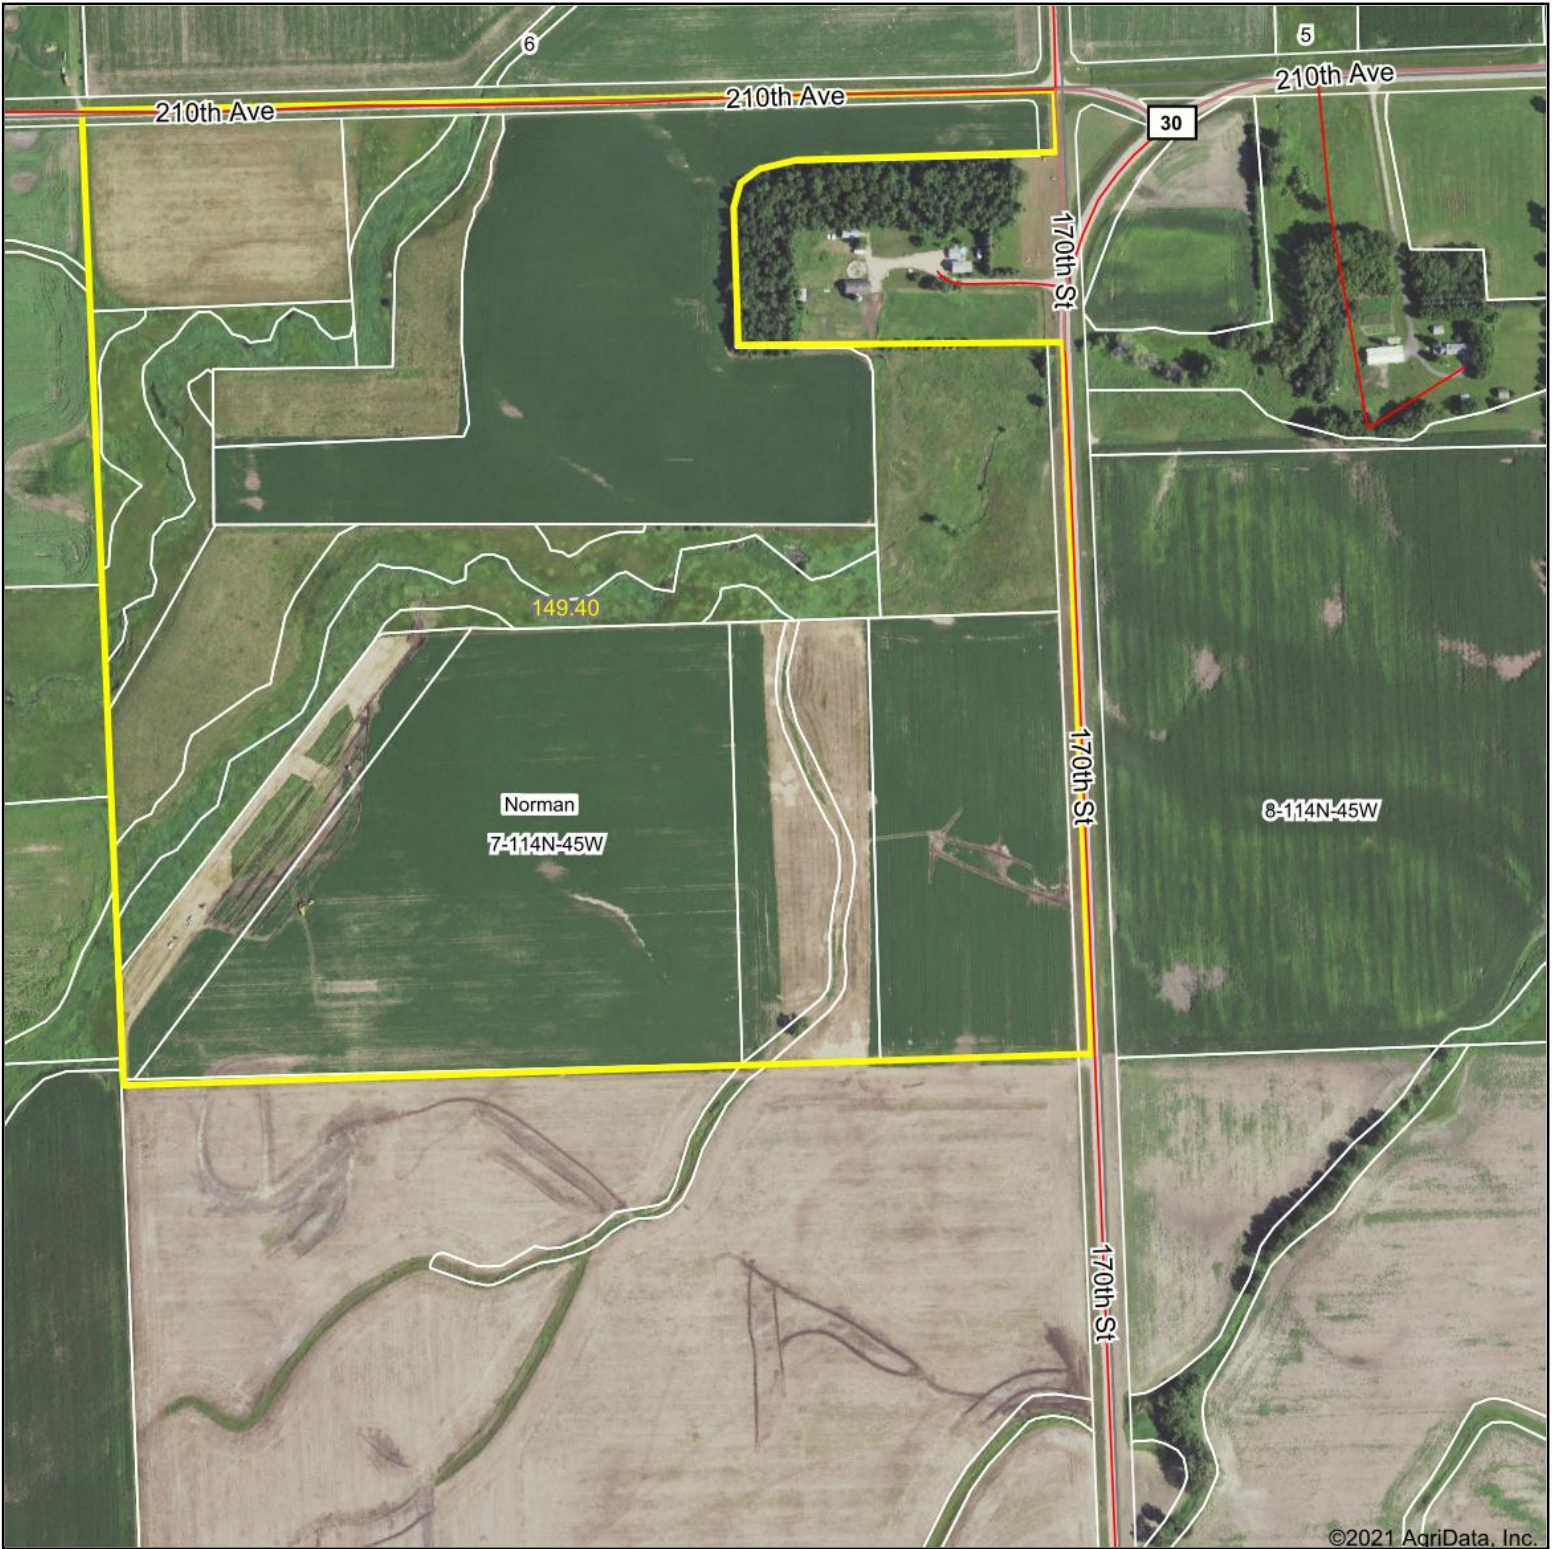

Aerial Map

©2021 AgriData, Inc.

Map Center: 44° 41' 53.35, -96° 19' 14.54

© AgriData, Inc. 2021 www.AgriDataInc.com

7-114N-45W
Yellow Medicine County
Minnesota

7/29/2021