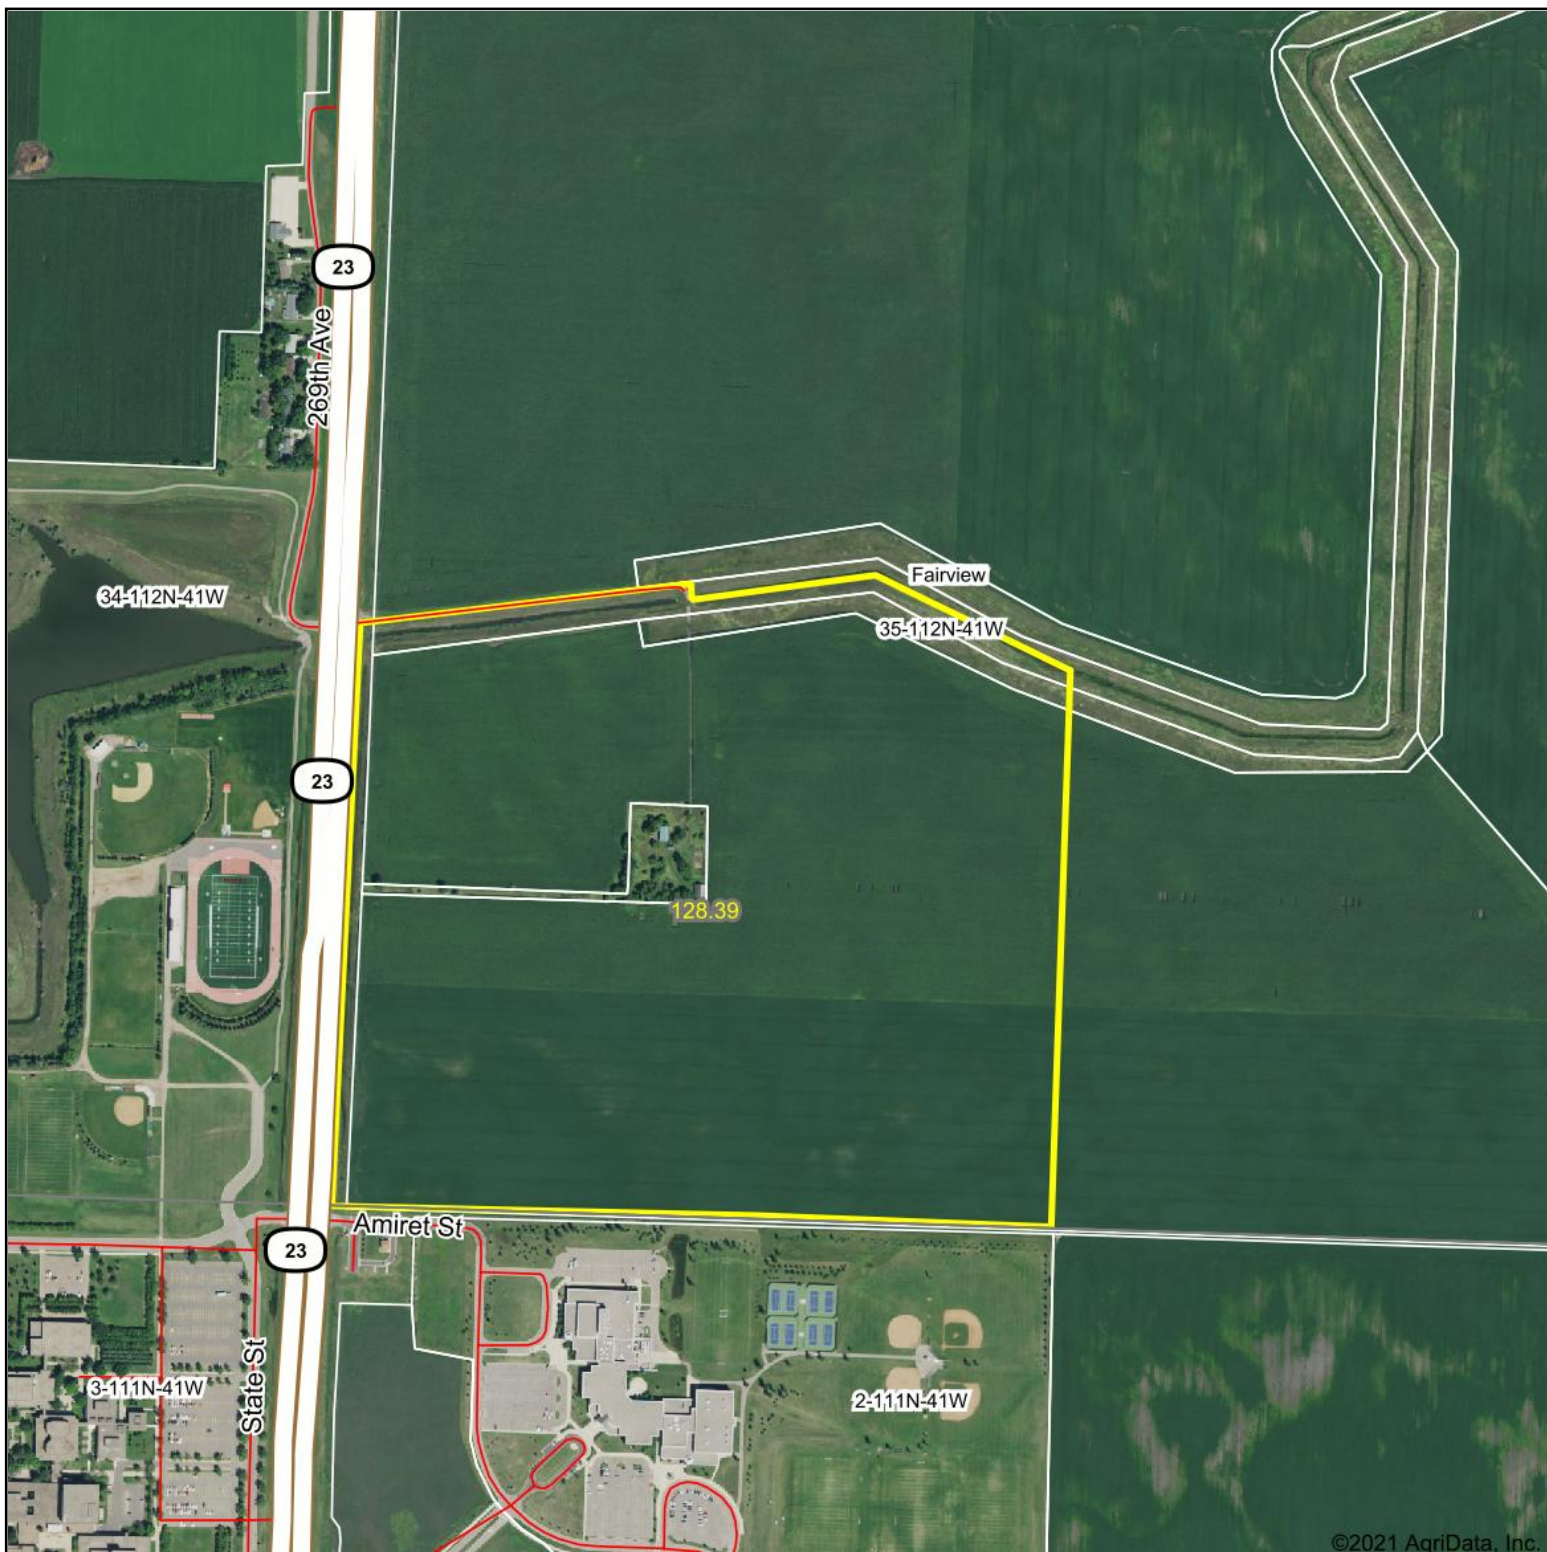

Parcel 3 Aerial Map

©2021 AgriData, Inc.

Map Center: 44° 27' 43.33, -95° 44' 59.48

35-112N-41W
Lyon County
Minnesota

5/19/2021