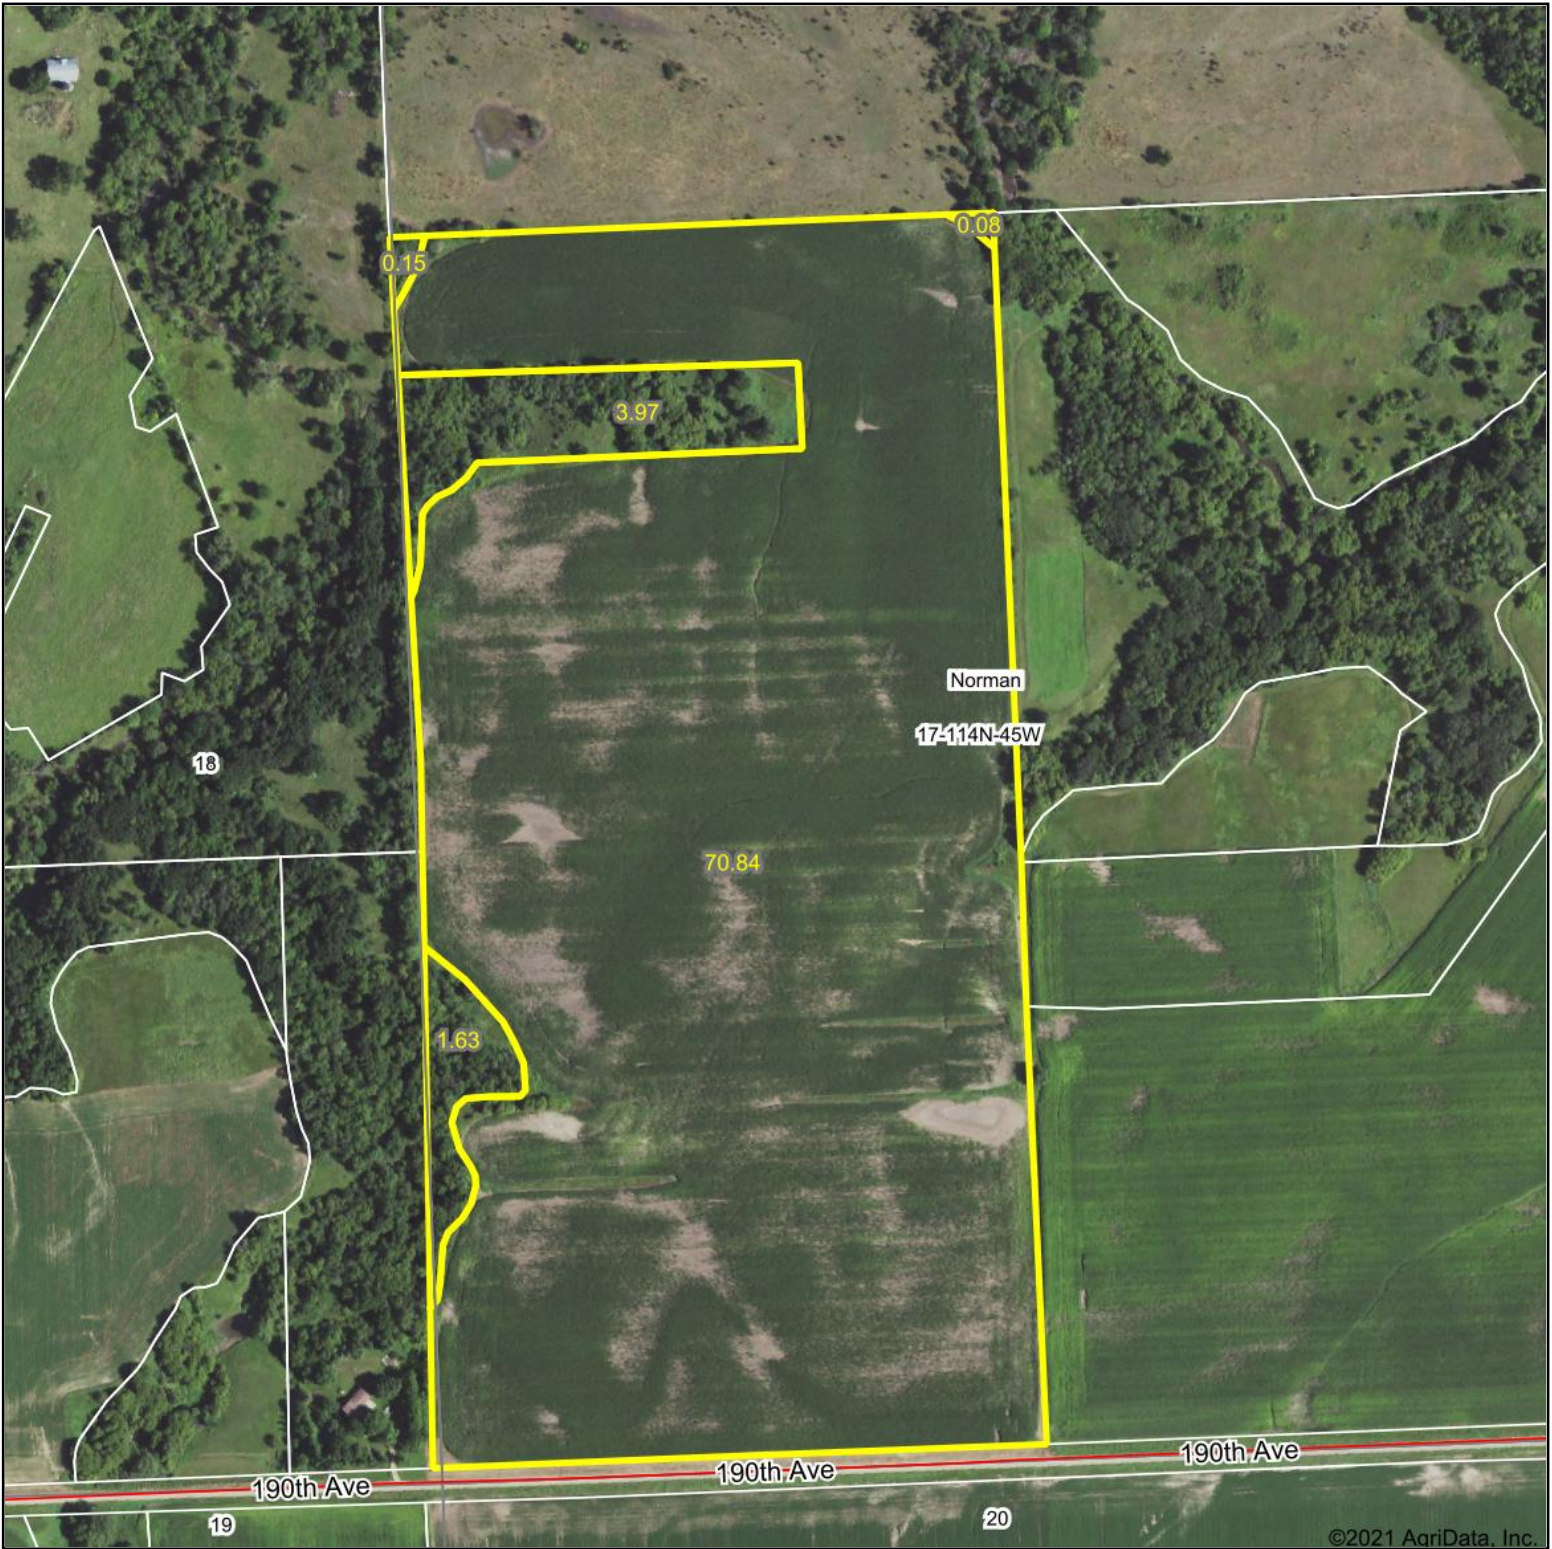

Aerial Map

©2021 AgriData, Inc.

Map Center: 44° 40' 41.84, -96° 18' 51.44

17-114N-45W
Yellow Medicine County
Minnesota

6/10/2021