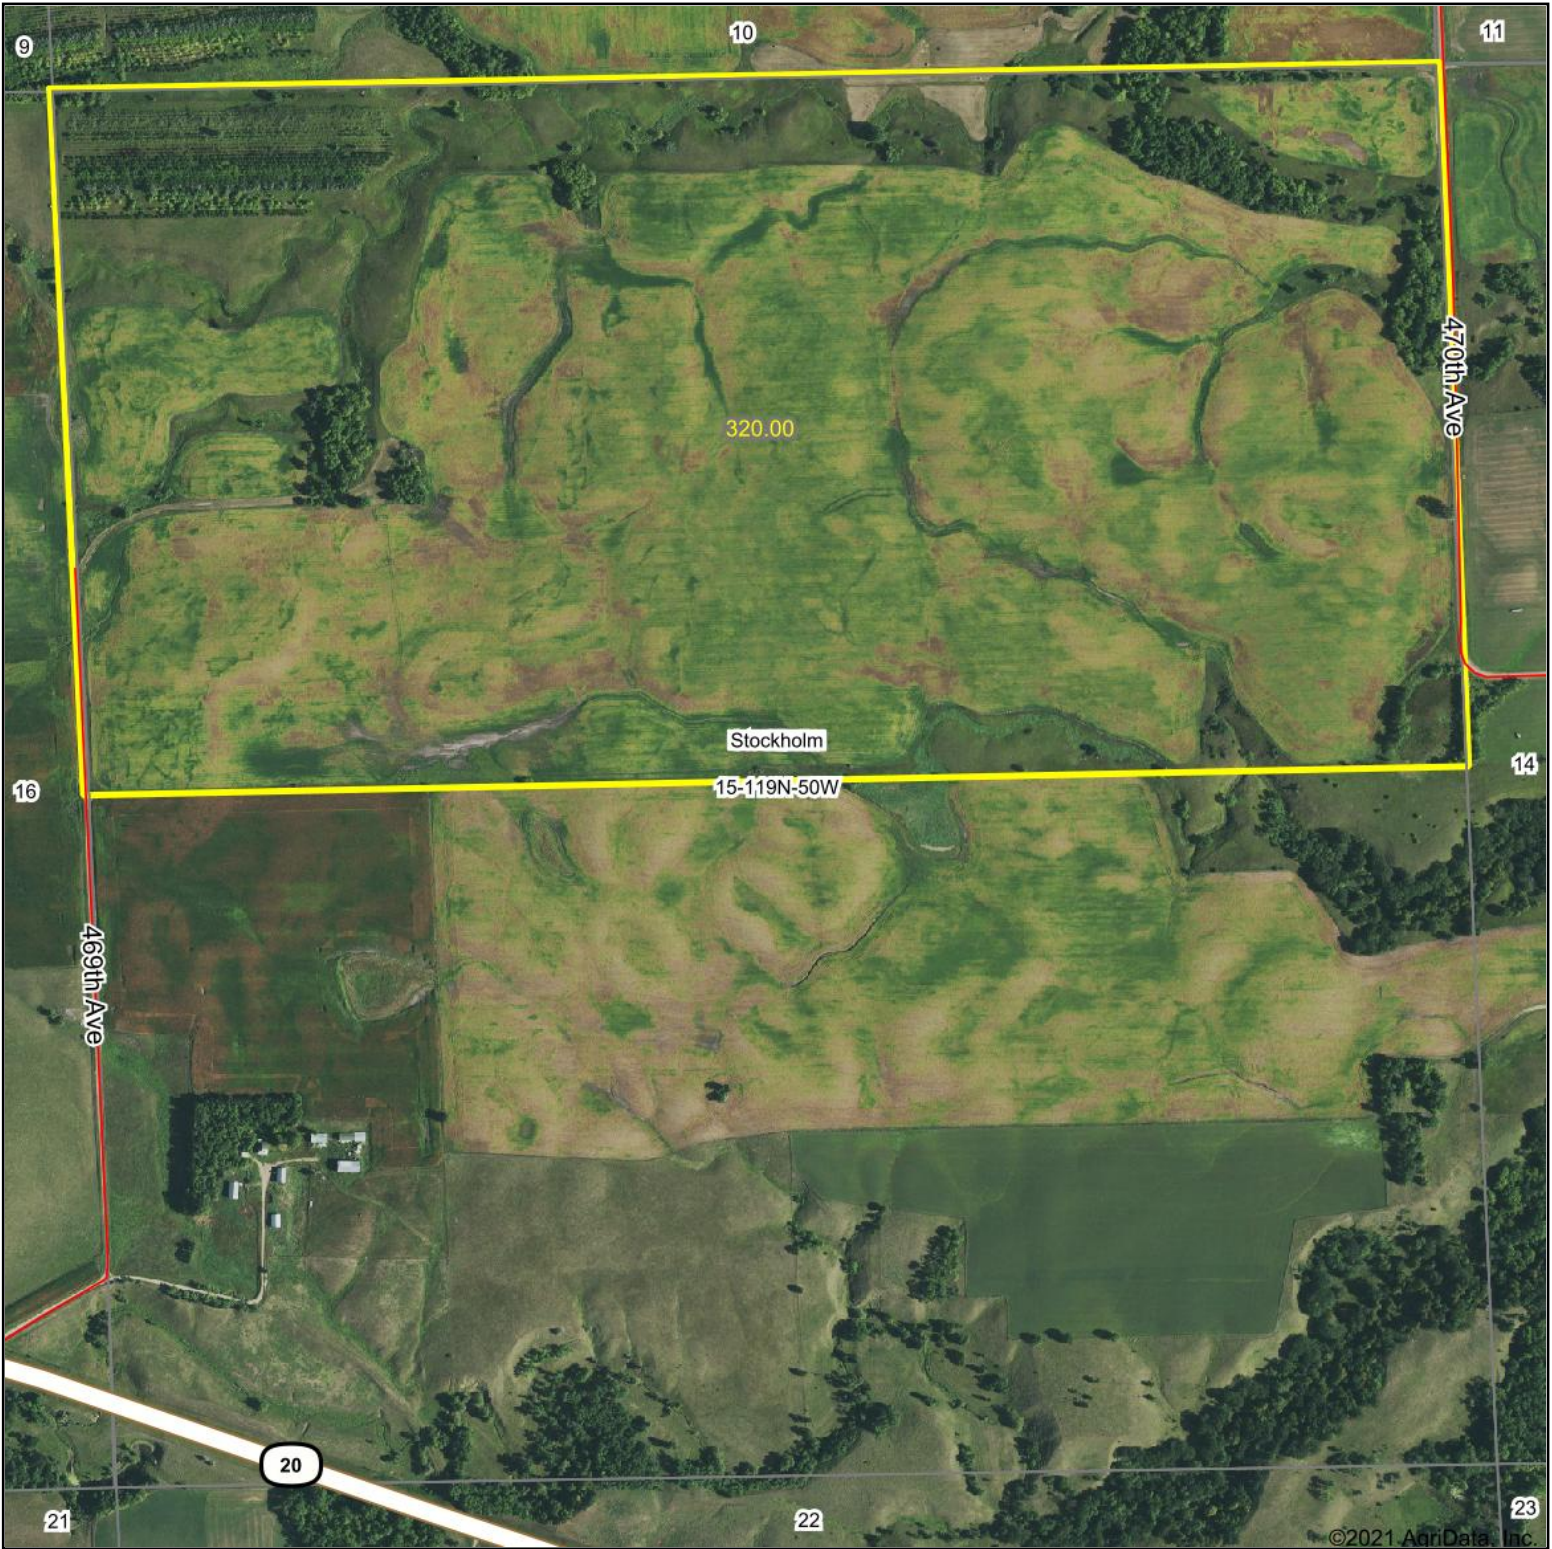

Aerial Map

Map Center: 45.114124, -96.812418

15-119N-50W
Grant County
South Dakota

© AgriData, Inc. 2021 www.AgriDataInc.com

2/15/2021