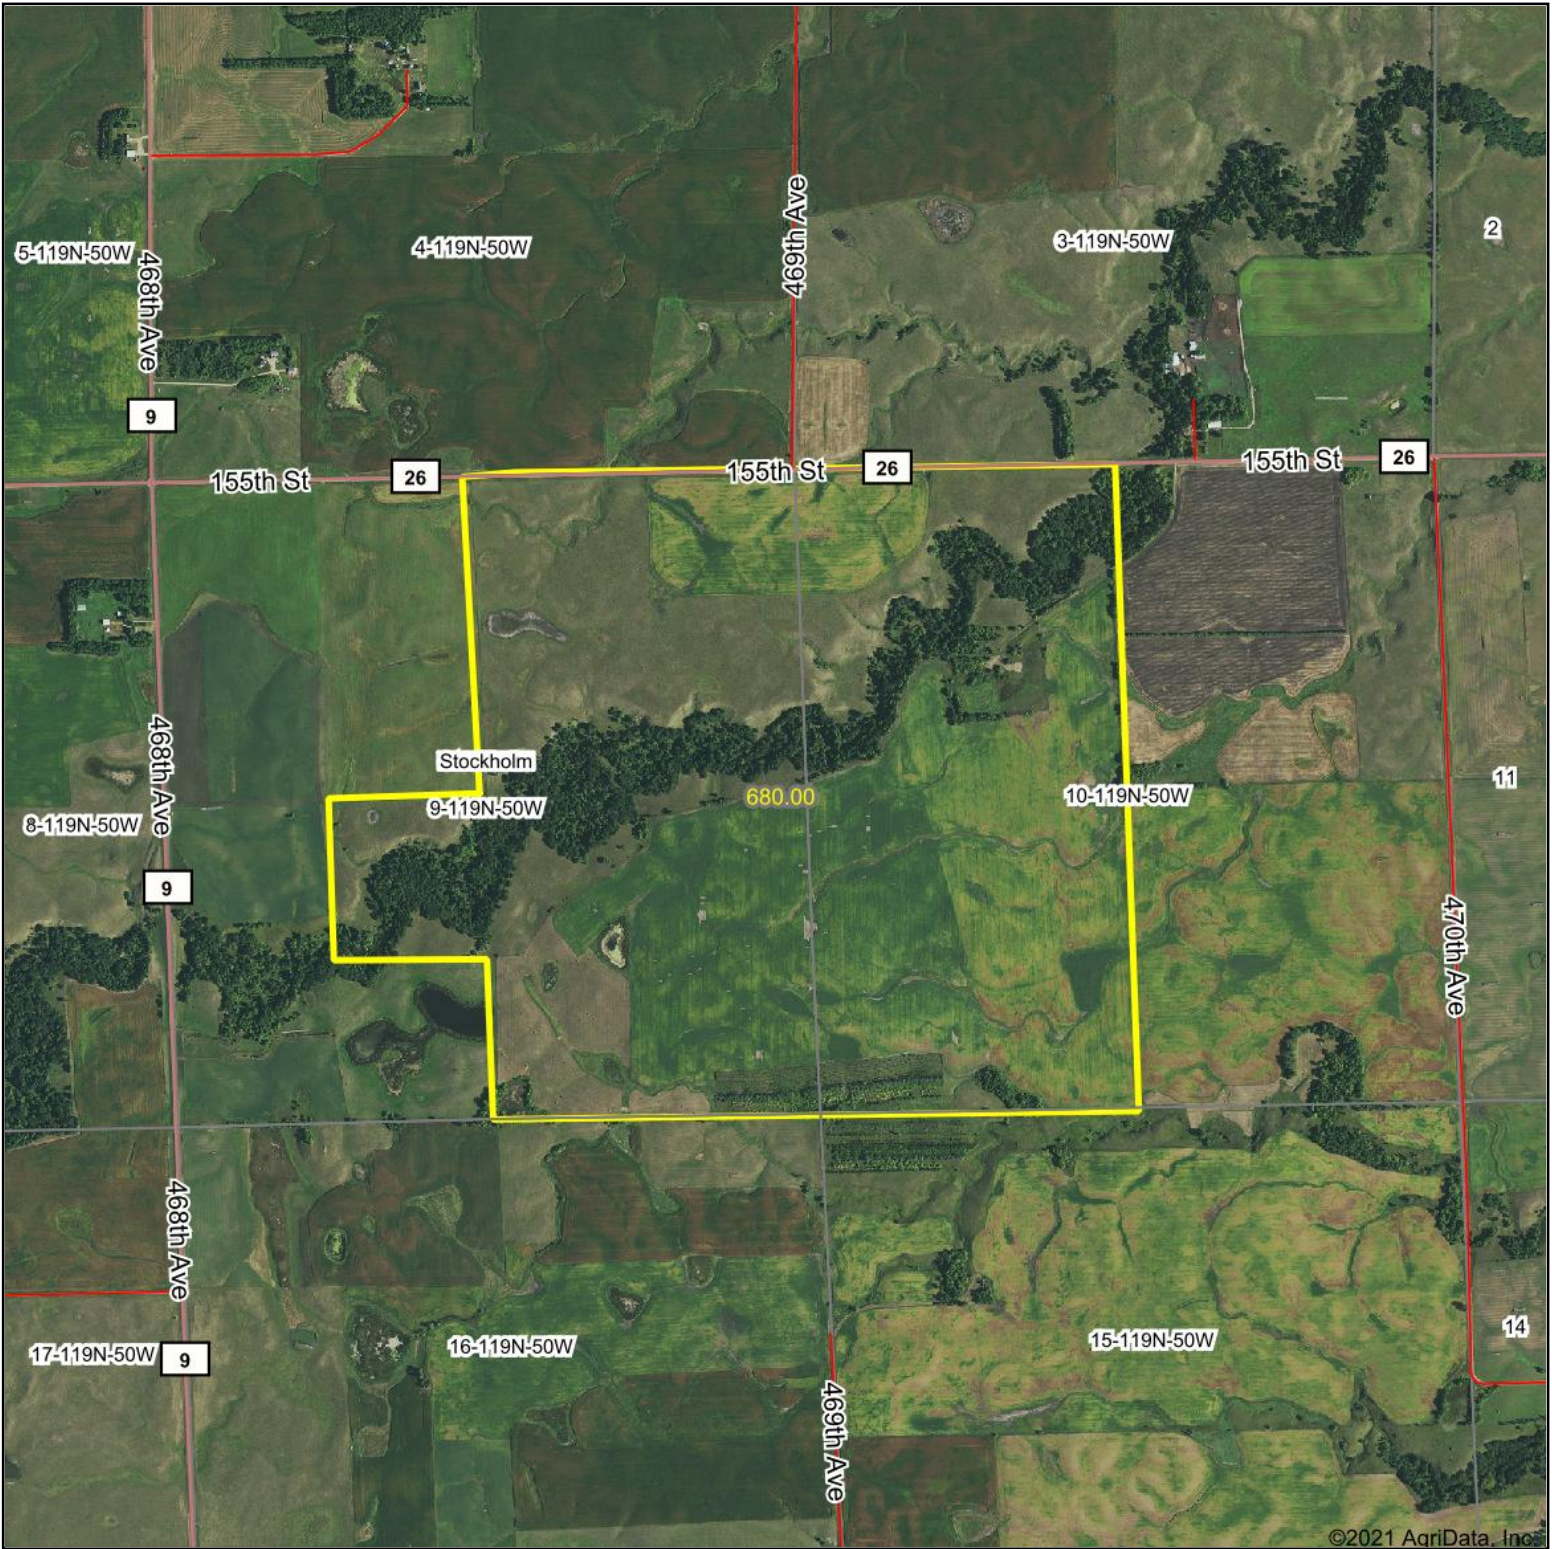

Aerial Map

©2021 AgriData, Inc.

Map Center: 45.128991, -96.823847

9-119N-50W
Grant County
South Dakota

© AgriData, Inc. 2021 www.AgriDataInc.com

2/15/2021