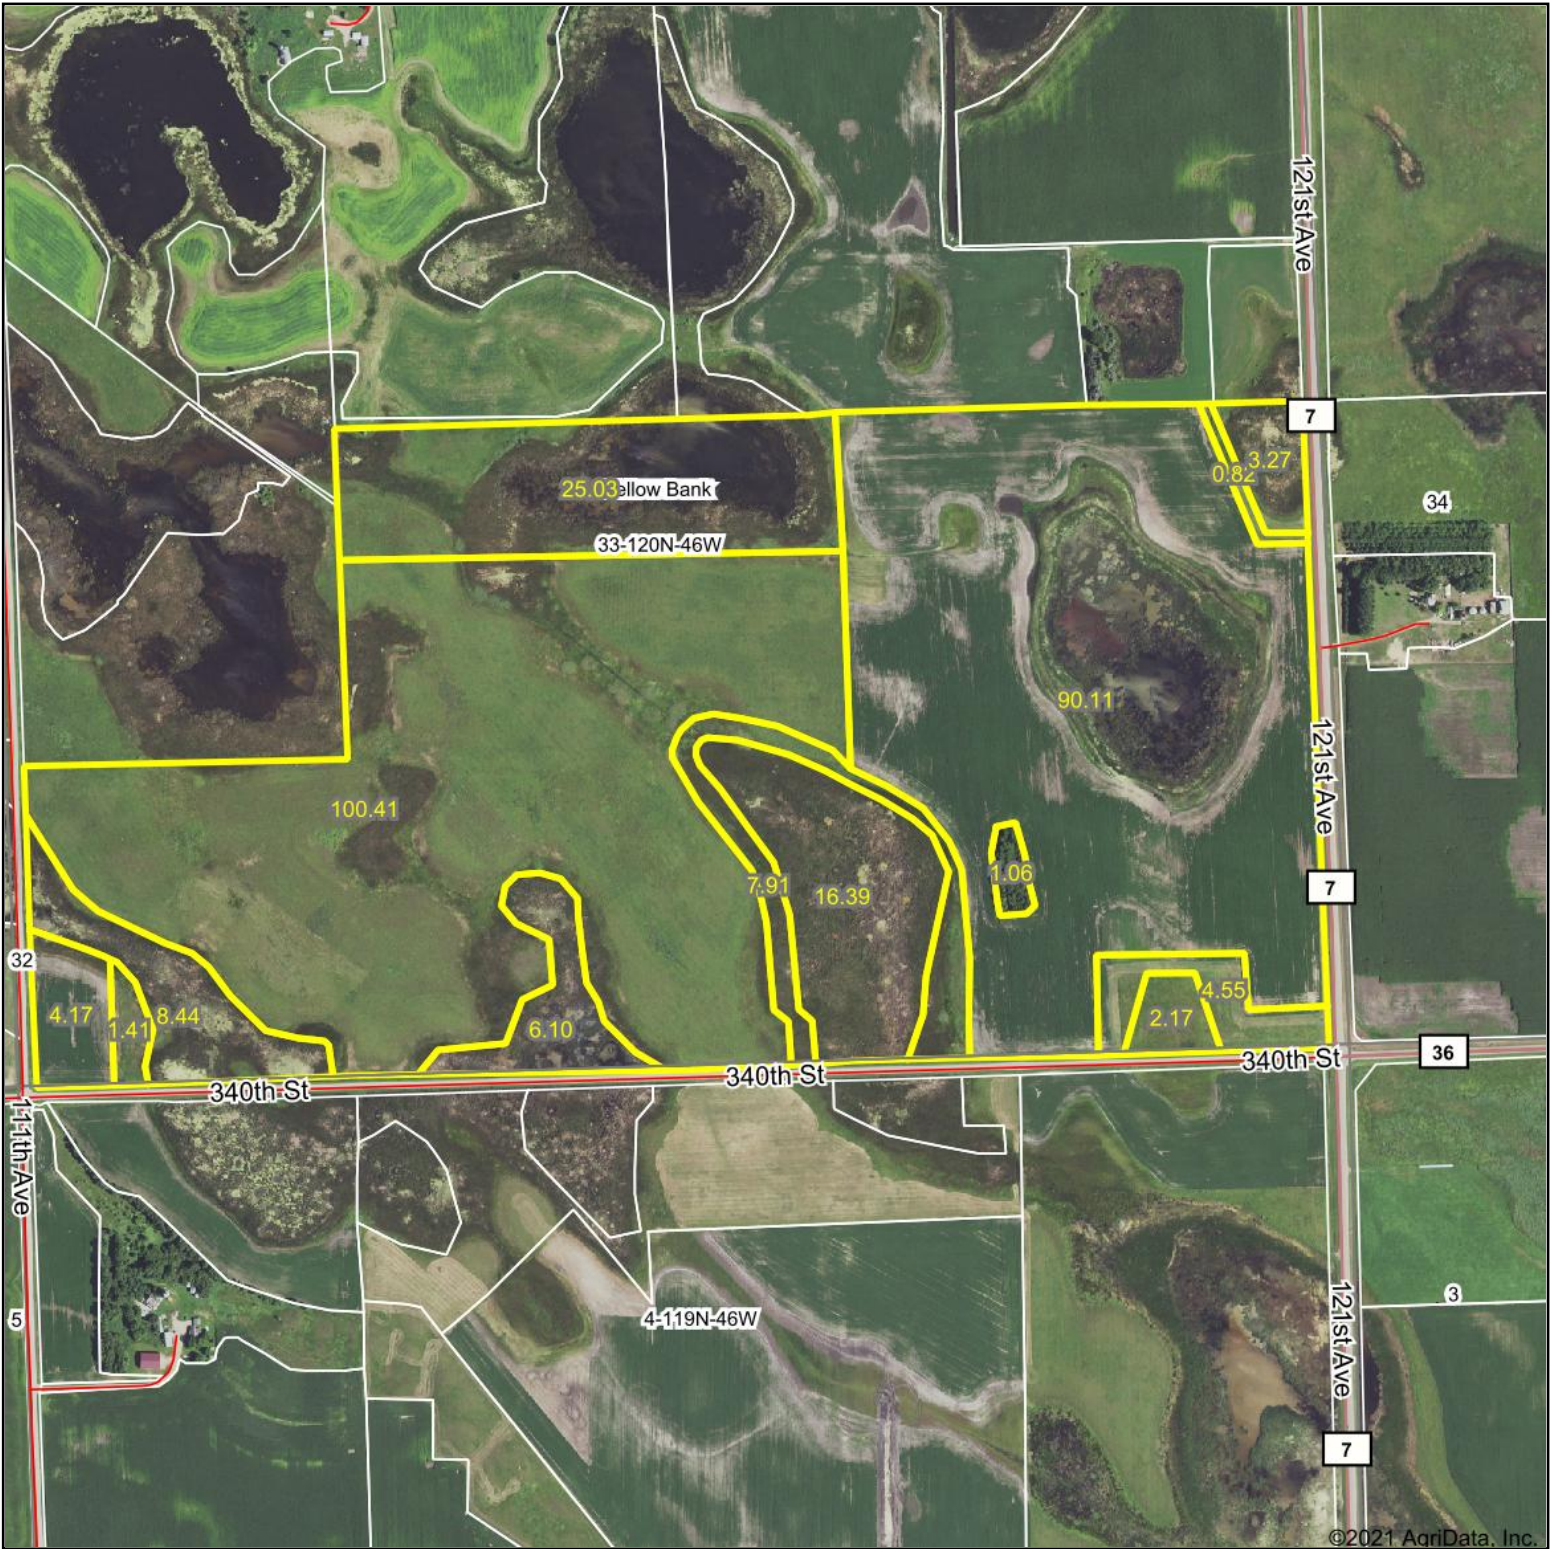

Aerial Map

Map Center: 45° 9' 24.35, -96° 25' 24.39

33-120N-46W
Lac Qui Parle County
Minnesota

4/20/2021